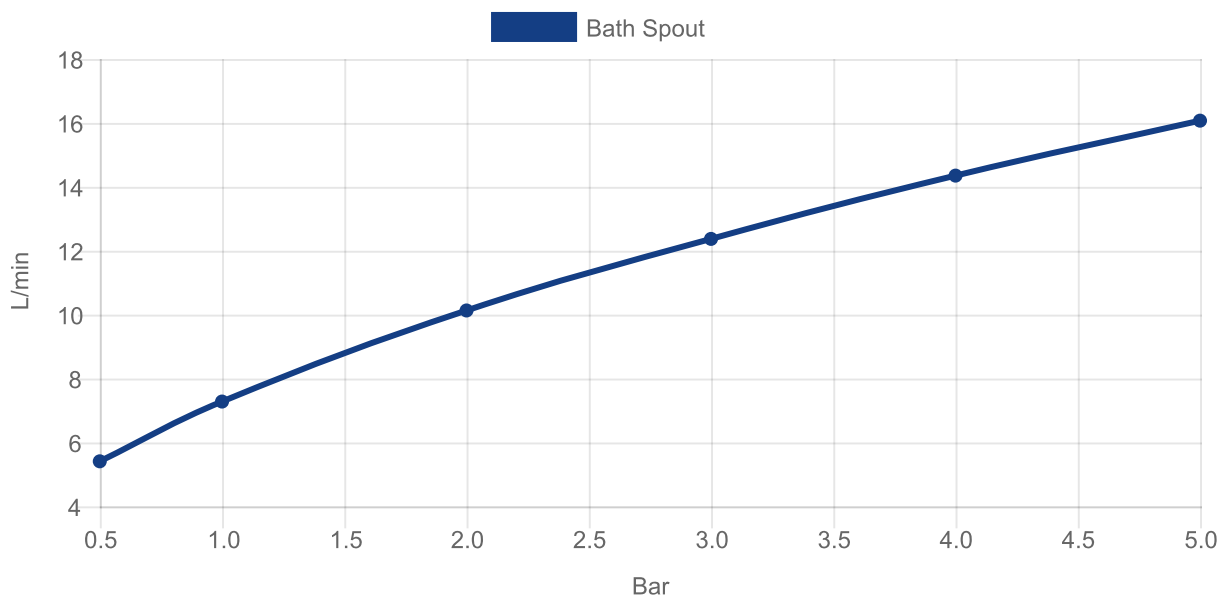

TAPS & FITTINGS LOOP & FRIENDS

PRODUCT INFORMATION

1. POSITION

Article number	TVT10650515361
Article title	Villeroy & Boch Loop & Friends Bath spout for wall-mounted, Chrome
Product designation	Bath spout
Collection	Loop & Friends
Assembly / Assembly type	wall-mounted
Scope of delivery	1 x tap fitting , 1 x aerator key 1 x fastening 1 x installation instructions
Length in mm	225
Width in mm	60
Height in mm	60
Weight in kg	1,10
Material	Brass
Surface	glossy
Colour name	Chrome
EAN number	4051202844042
Air plus	An aerator enriches the water with air for a particularly soft, water-saving jet
Tap smartpressure	Constant water flow rate for washbasin mixers regardless of pressure fluctuations in the piping system
Length of spout in mm	207
Material	Brass
Volume	5,04
Angle jet regulator	10
Diameter of faucet body	30
Swivel aerator	No
Water regulation	Water temperature is regulated 45° to each side
Thermostat	No
Cool Tap	No
Spray types	Comfort jet

COLOUR

COLOUR DESIGNATION

Chrome

TECHNICAL DRAWINGS

TVT10650515361

CHARACTERISTICS

An aerator enriches the water with air for a particularly soft, water-saving jet

Constant water flow rate for washbasin mixers regardless of pressure fluctuations in the piping system

FLOW CHART

EXPLOSION DRAWINGS

BILL OF MATERIALS

No.	Article No.	Description	Quantity
1	TVP00003800000	Aerator set	1
32	TVP00004200061	Wall cover plate	1