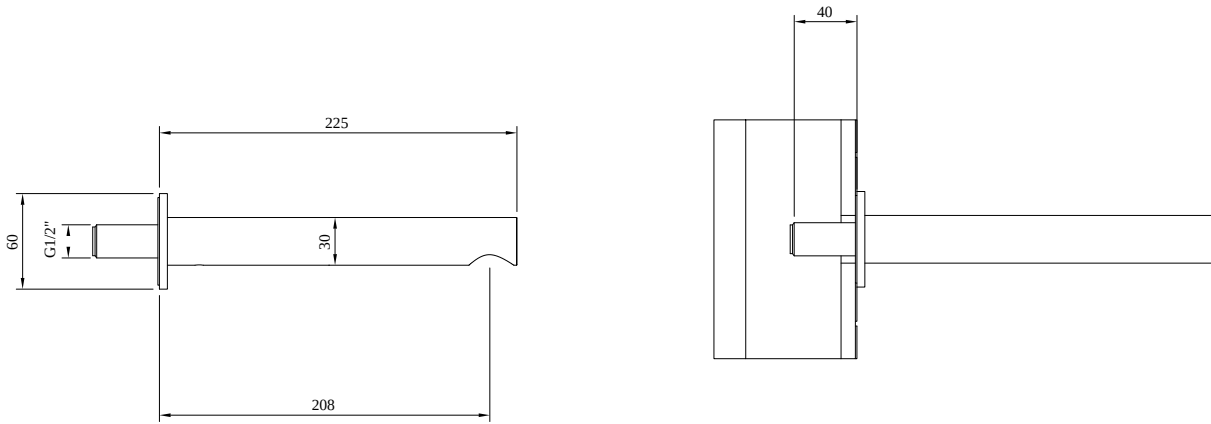

TAPS & FITTINGS LOOP & FRIENDS

PRODUCT INFORMATION

1. POSITION

Article number	TVT10650515361
Article title	Villeroy & Boch Loop & Friends Bath spout for wall-mounted, Chrome
Product designation	Bath spout
Collection	Loop & Friends
Assembly / Assembly type	wall-mounted
Scope of delivery	1 x tap fitting , 1 x aerator key 1 x fastening 1 x installation instructions
Length in mm	225
Width in mm	60
Height in mm	60
Weight in kg	1,10
Material	Brass
Surface	glossy
Colour name	Chrome
EAN number	4051202844042
Air plus	An aerator enriches the water with air for a particularly soft, water-saving jet
Tap smartpressure	Constant water flow rate for washbasin mixers regardless of pressure fluctuations in the piping system
Length of spout in mm	207
Material	Brass
Volume	5,04
Angle jet regulator	10
Diameter of faucet body	30
Swivel aerator	No
Water regulation	Water temperature is regulated 45° to each side
Thermostat	No
Cool Tap	No
Spray types	Comfort jet

COLOUR

COLOUR DESIGNATION

Chrome

TECHNICAL DRAWINGS

TVT10650515361

CHARACTERISTICS

An aerator enriches the water with air for a particularly soft, water-saving jet

Constant water flow rate for washbasin mixers regardless of pressure fluctuations in the piping system

FLOW CHART

EXPLOSION DRAWINGS

BILL OF MATERIALS

No.	Article No.	Description	Quantity
1	TVP00003800000	Aerator set	1
32	TVP00004200061	Wall cover plate	1