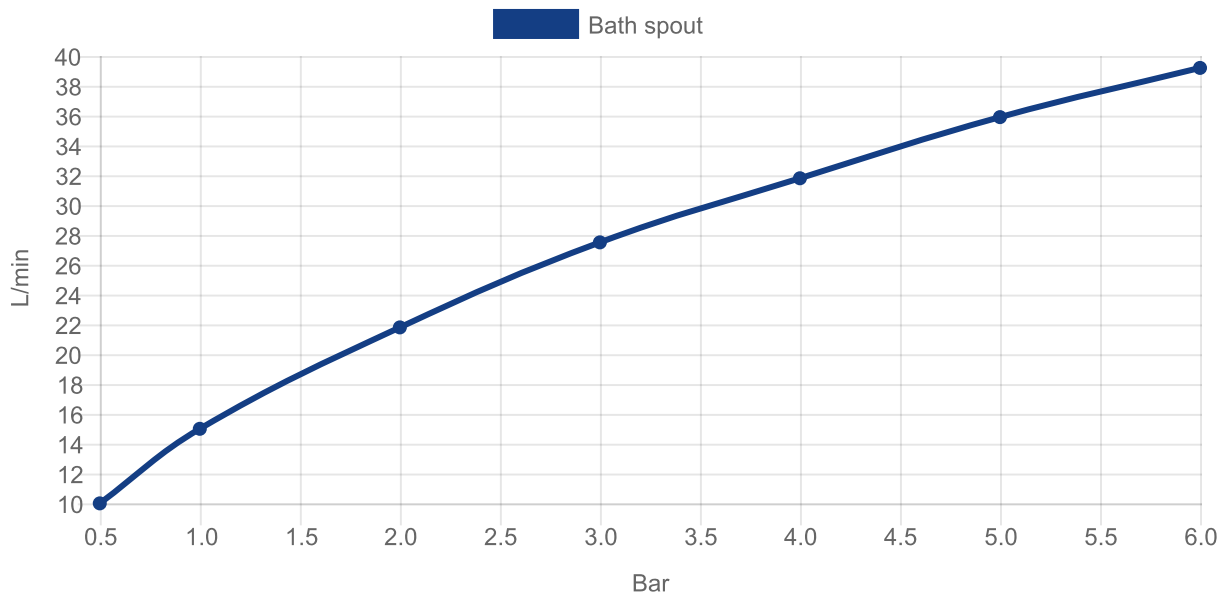

TAPS & FITTINGS O.NOVO START

PRODUCT INFORMATION

1. POSITION

Article number	TVT10550511061
Article title	Villeroy & Boch O.novo Start Bath spout for wall-mounted, Chrome
Product designation	Bath spout
Collection	O.novo Start
Assembly / Assembly type	wall-mounted
Scope of delivery	1 x tap fitting , 1 x aerator key 1 x fastening 1 x installation instructions
Length in mm	196
Width in mm	50
Height in mm	50
Weight in kg	0,76
Material	Brass
Surface	glossy
Colour name	Chrome
EAN number	4051202569075
Air plus	An aerator enriches the water with air for a particularly soft, water-saving jet
Easy clean	Longer service life: optimum limescale removal by simply rubbing nozzles and aerators clean
Length of spout in mm	183
Material	Brass
Volume	1,323
Angle jet regulator	8
Swivel aerator	No
Thermostat	No
Cool Tap	No
Spray types	Comfort jet

COLOUR

COLOUR DESIGNATION

Chrome

TECHNICAL DRAWINGS

TVT10550511061

CHARACTERISTICS

An aerator enriches the water with air for a particularly soft, water-saving jet

Longer service life: optimum limescale removal by simply rubbing nozzles and aerators clean

FLOW CHART

EXPLOSION DRAWINGS

BILL OF MATERIALS

No.	Article No.	Description	Quantity
1	TVP00000511000	Aerator set	1
32	TVP00001022061	Cover panel for outlet	1