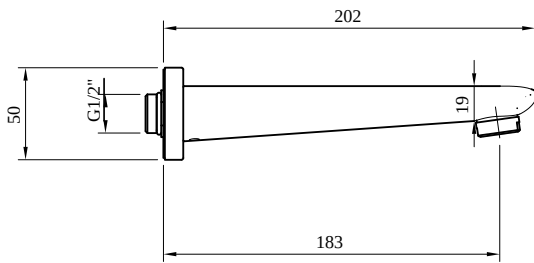

TAPS & FITTINGS O.NOVO START

PRODUCT INFORMATION

1. POSITION

Article number	TVT10550511061
Article title	Villeroy & Boch O.novo Start Bath spout for wall-mounted, Chrome
Product designation	Bath spout
Collection	O.novo Start
Assembly / Assembly type	wall-mounted
Scope of delivery	1 x tap fitting , 1 x aerator key 1 x fastening 1 x installation instructions
Length in mm	196
Width in mm	50
Height in mm	50
Weight in kg	0,76
Material	Brass
Surface	glossy
Colour name	Chrome
EAN number	4051202569075
Air plus	An aerator enriches the water with air for a particularly soft, water-saving jet
Easy clean	Longer service life: optimum limescale removal by simply rubbing nozzles and aerators clean
Length of spout in mm	183
Material	Brass
Volume	1,323
Angle jet regulator	8
Swivel aerator	No
Thermostat	No
Cool Tap	No
Spray types	Comfort jet

COLOUR

COLOUR DESIGNATION

Chrome

TECHNICAL DRAWINGS

TVT10550511061

CHARACTERISTICS

An aerator enriches the water with air for a particularly soft, water-saving jet

Longer service life: optimum limescale removal by simply rubbing nozzles and aerators clean

FLOW CHART

EXPLOSION DRAWINGS

BILL OF MATERIALS

No.	Article No.	Description	Quantity
1	TVP00000511000	Aerator set	1
32	TVP00001022061	Cover panel for outlet	1