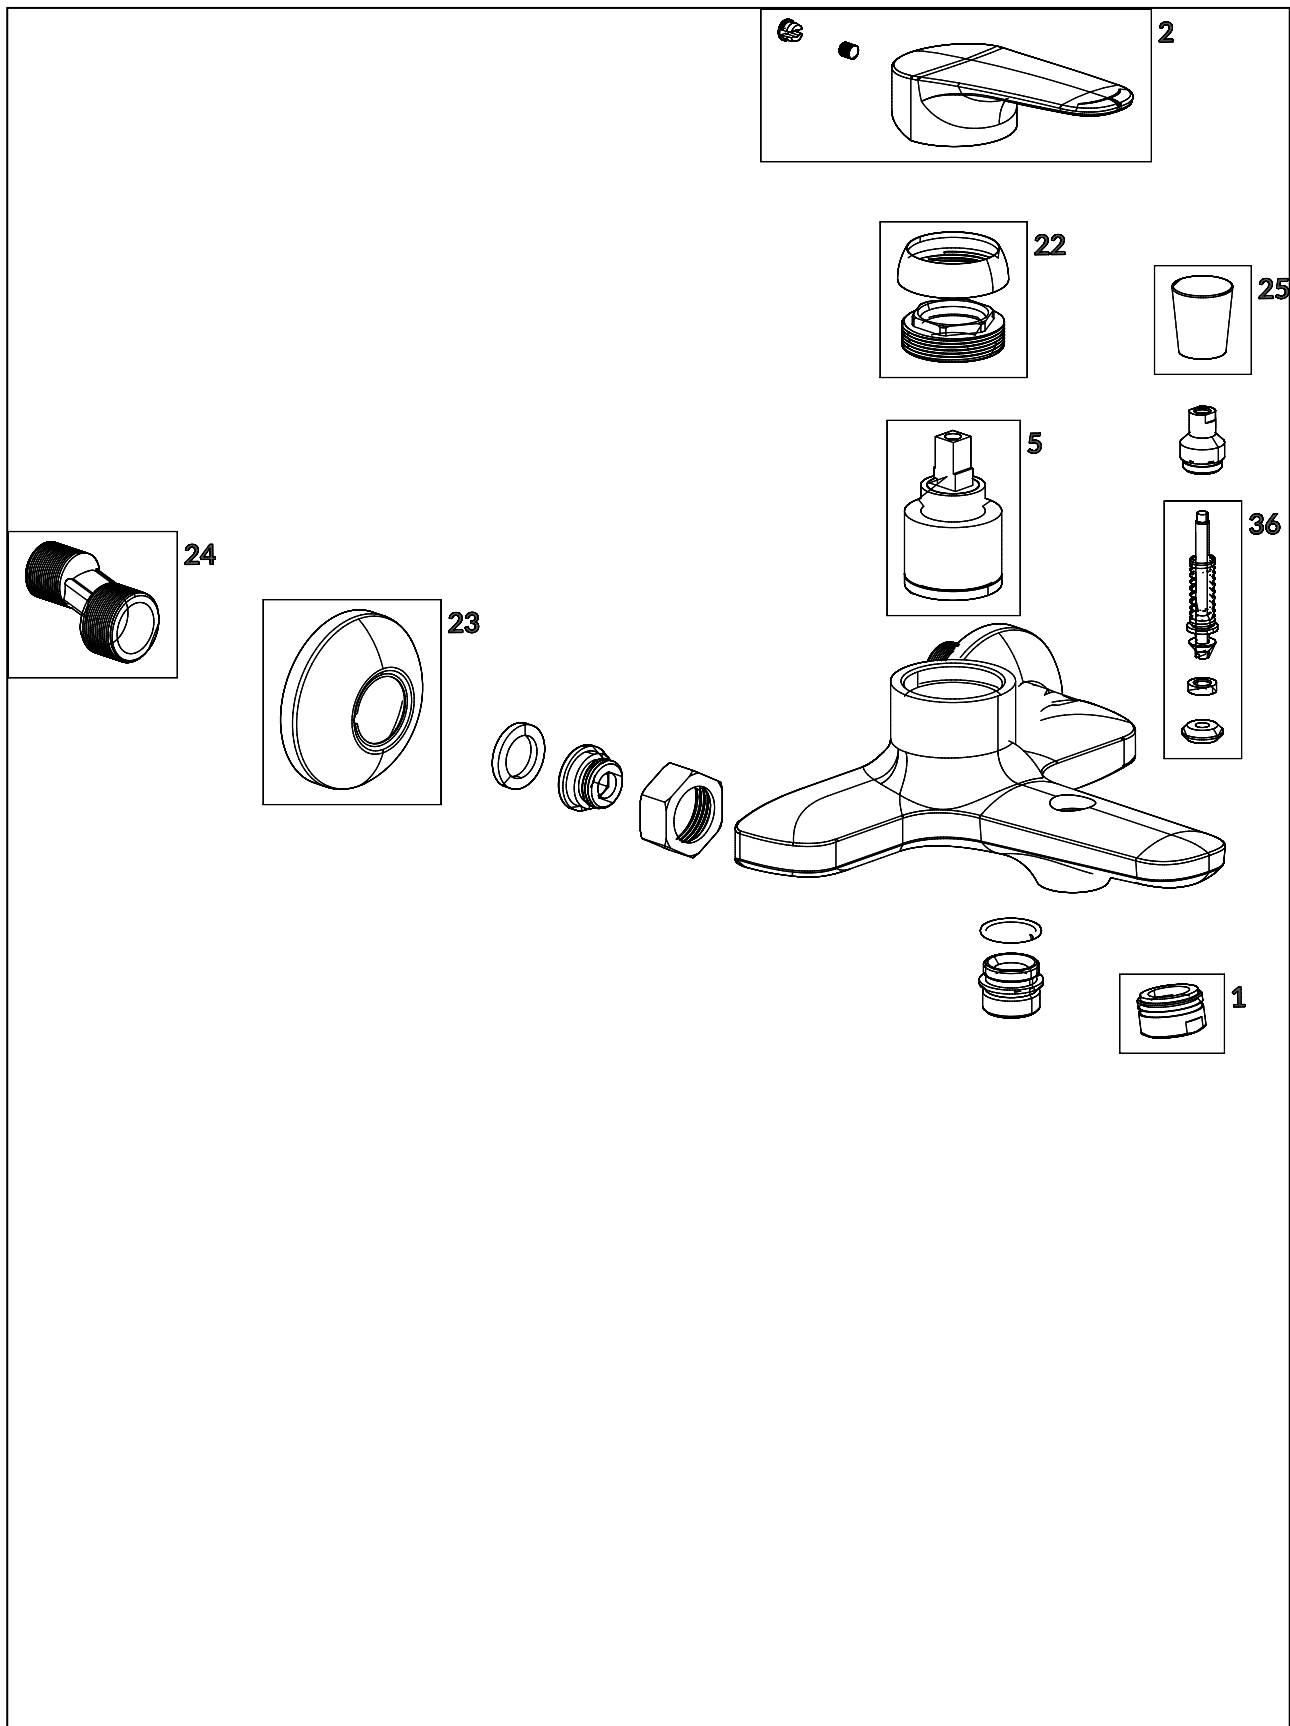

TAPS & FITTINGS O.NOVO START

PRODUCT INFORMATION

1. POSITION

Article number	TVT10550111061
Article title	Villeroy & Boch O.novo Start Single-lever bath & shower mixer, Chrome
Product designation	Single-lever bath & shower mixer
Collection	O.novo Start
Assembly / Assembly type	wall-mounted
Scope of delivery	1 x tap fitting , 1 x fastening 2 x S-connections 1 x installation instructions
Length in mm	151
Width in mm	215
Height in mm	106
Weight in kg	1,54
Material	Brass
Surface	glossy
Colour name	Chrome
EAN number	4051202569037
Air plus	An aerator enriches the water with air for a particularly soft, water-saving jet
Easy clean	Longer service life: optimum limescale removal by simply rubbing nozzles and aerators clean
Spacing of connection spigots in mm	150
Material	Brass
Volume	4,974
Angle jet regulator	10
Cartridge	Cartridge with ceramic discs
Swivel aerator	No
Thermostat	No
Cool Tap	No
Spray types	Comfort jet

COLOUR

COLOUR DESIGNATION

Chrome

CHARACTERISTICS

An aerator enriches the water with air for a particularly soft, water-saving jet

Longer service life: optimum limescale removal by simply rubbing nozzles and aerators clean

FLOW CHART

EXPLOSION DRAWINGS

BILL OF MATERIALS

No.	Article No.	Description	Quantity
5	TVP00000102000	Cartridge	1
1	TVP00000511000	Aerator set	1
36	TVP00000810000	Diverter	1
2	TVP10500402061	Handle set	1