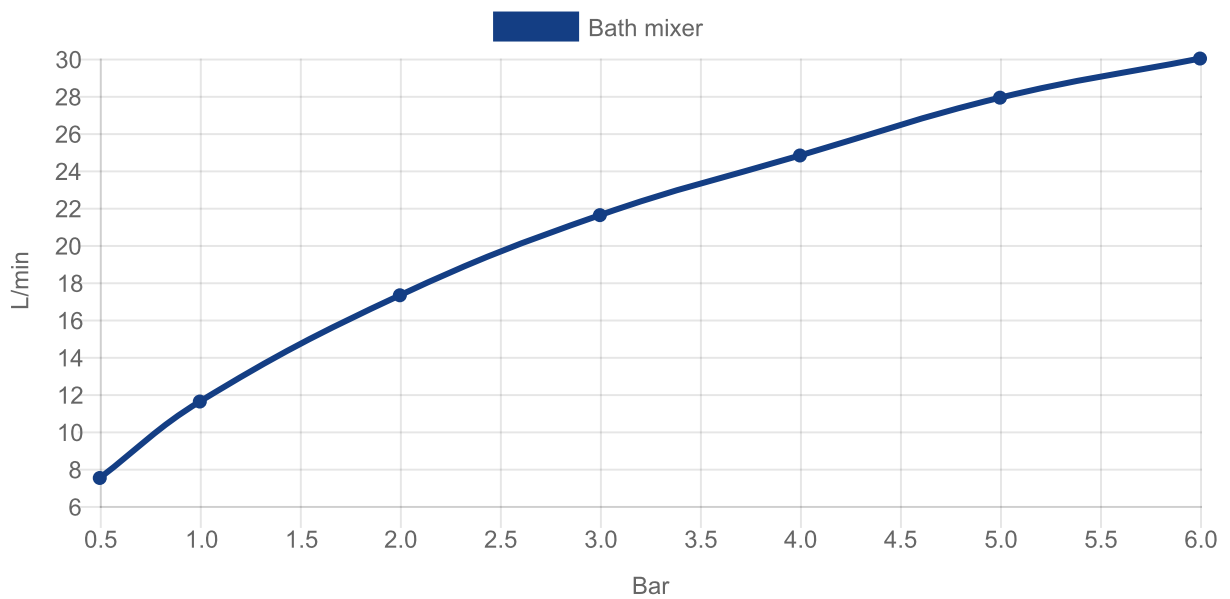

TAPS & FITTINGS O.NOVO START

PRODUCT INFORMATION

1. POSITION

Article number	TVT10550111061
Article title	Villeroy & Boch O.novo Start Single-lever bath & shower mixer, Chrome
Product designation	Single-lever bath & shower mixer
Collection	O.novo Start
Assembly / Assembly type	wall-mounted
Scope of delivery	1 x tap fitting , 1 x fastening 2 x S-connections 1 x installation instructions
Length in mm	151
Width in mm	215
Height in mm	106
Weight in kg	1,54
Material	Brass
Surface	glossy
Colour name	Chrome
EAN number	4051202569037
Air plus	An aerator enriches the water with air for a particularly soft, water-saving jet
Easy clean	Longer service life: optimum limescale removal by simply rubbing nozzles and aerators clean
Spacing of connection spigots in mm	150
Material	Brass
Volume	4,974
Angle jet regulator	10
Cartridge	Cartridge with ceramic discs
Swivel aerator	No
Thermostat	No
Cool Tap	No
Spray types	Comfort jet

COLOUR

COLOUR DESIGNATION

Chrome

CHARACTERISTICS

An aerator enriches the water with air for a particularly soft, water-saving jet

Longer service life: optimum limescale removal by simply rubbing nozzles and aerators clean

FLOW CHART

EXPLOSION DRAWINGS

BILL OF MATERIALS

No.	Article No.	Description	Quantity
5	TVP00000102000	Cartridge	1
1	TVP00000511000	Aerator set	1
36	TVP00000810000	Diverter	1
2	TVP10500402061	Handle set	1