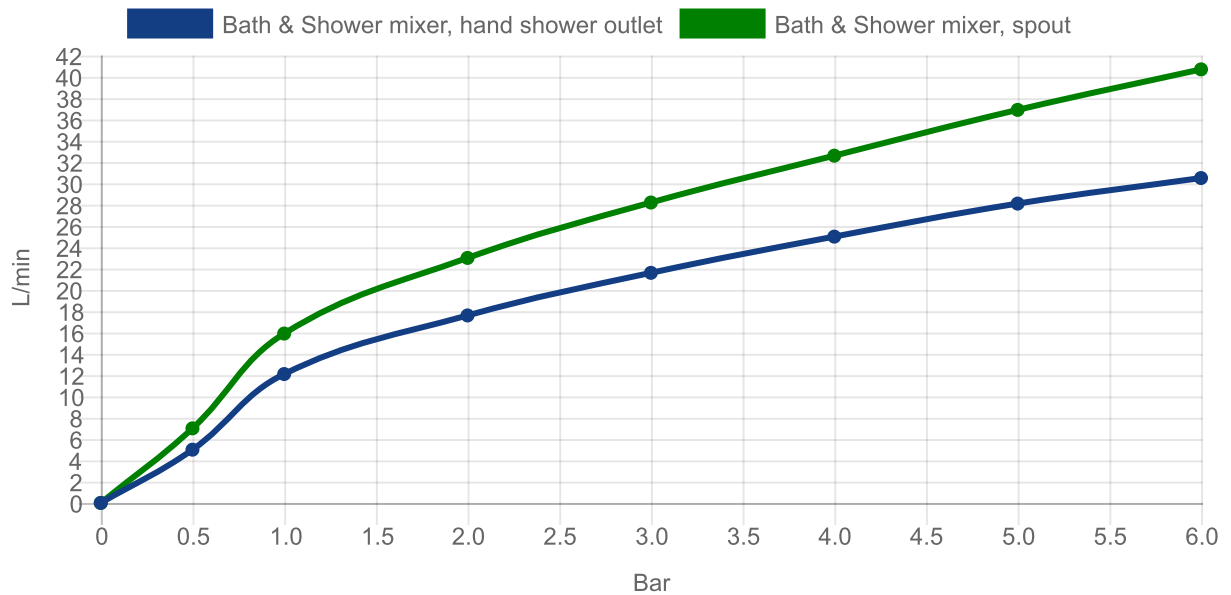

#### 1. POSITION

<b>Article number</b>	<b>TVT10400100061</b>
Article title	Villeroy & Boch O.novo Single-lever bath & shower mixer, Chrome
Product designation	Single-lever bath & shower mixer
Collection	O.novo
Assembly / Assembly type	wall-mounted
Scope of delivery	1 x tap fitting , 1 x fastening 2 x S-connections 1 x installation instructions
Length in mm	162
Width in mm	190
Height in mm	102
Weight in kg	1,45
Material	Brass
Surface	glossy
Colour name	Chrome
EAN number	4051202916657
Air plus	An aerator enriches the water with air for a particularly soft, water-saving jet
Easy clean	Longer service life: optimum limescale removal by simply rubbing nozzles and aerators clean
Tap smartpressure	Constant water flow rate for washbasin mixers regardless of pressure fluctuations in the piping system
Length of spout in mm	162
Spacing of connection spigots in mm	150
Material	Brass
Volume	4,959
Angle jet regulator	5
Cartridge	Cartridge with ceramic discs
Swivel aerator	No
Thermostat	No
Cool Tap	No
Spray types	Comfort jet

## CHARACTERISTICS

An aerator enriches the water with air for a particularly soft, water-saving jet

Longer service life: optimum limescale removal by simply rubbing nozzles and aerators clean

Constant water flow rate for washbasin mixers regardless of pressure fluctuations in the piping system

## FLOW CHART

EXPLOSION DRAWINGS