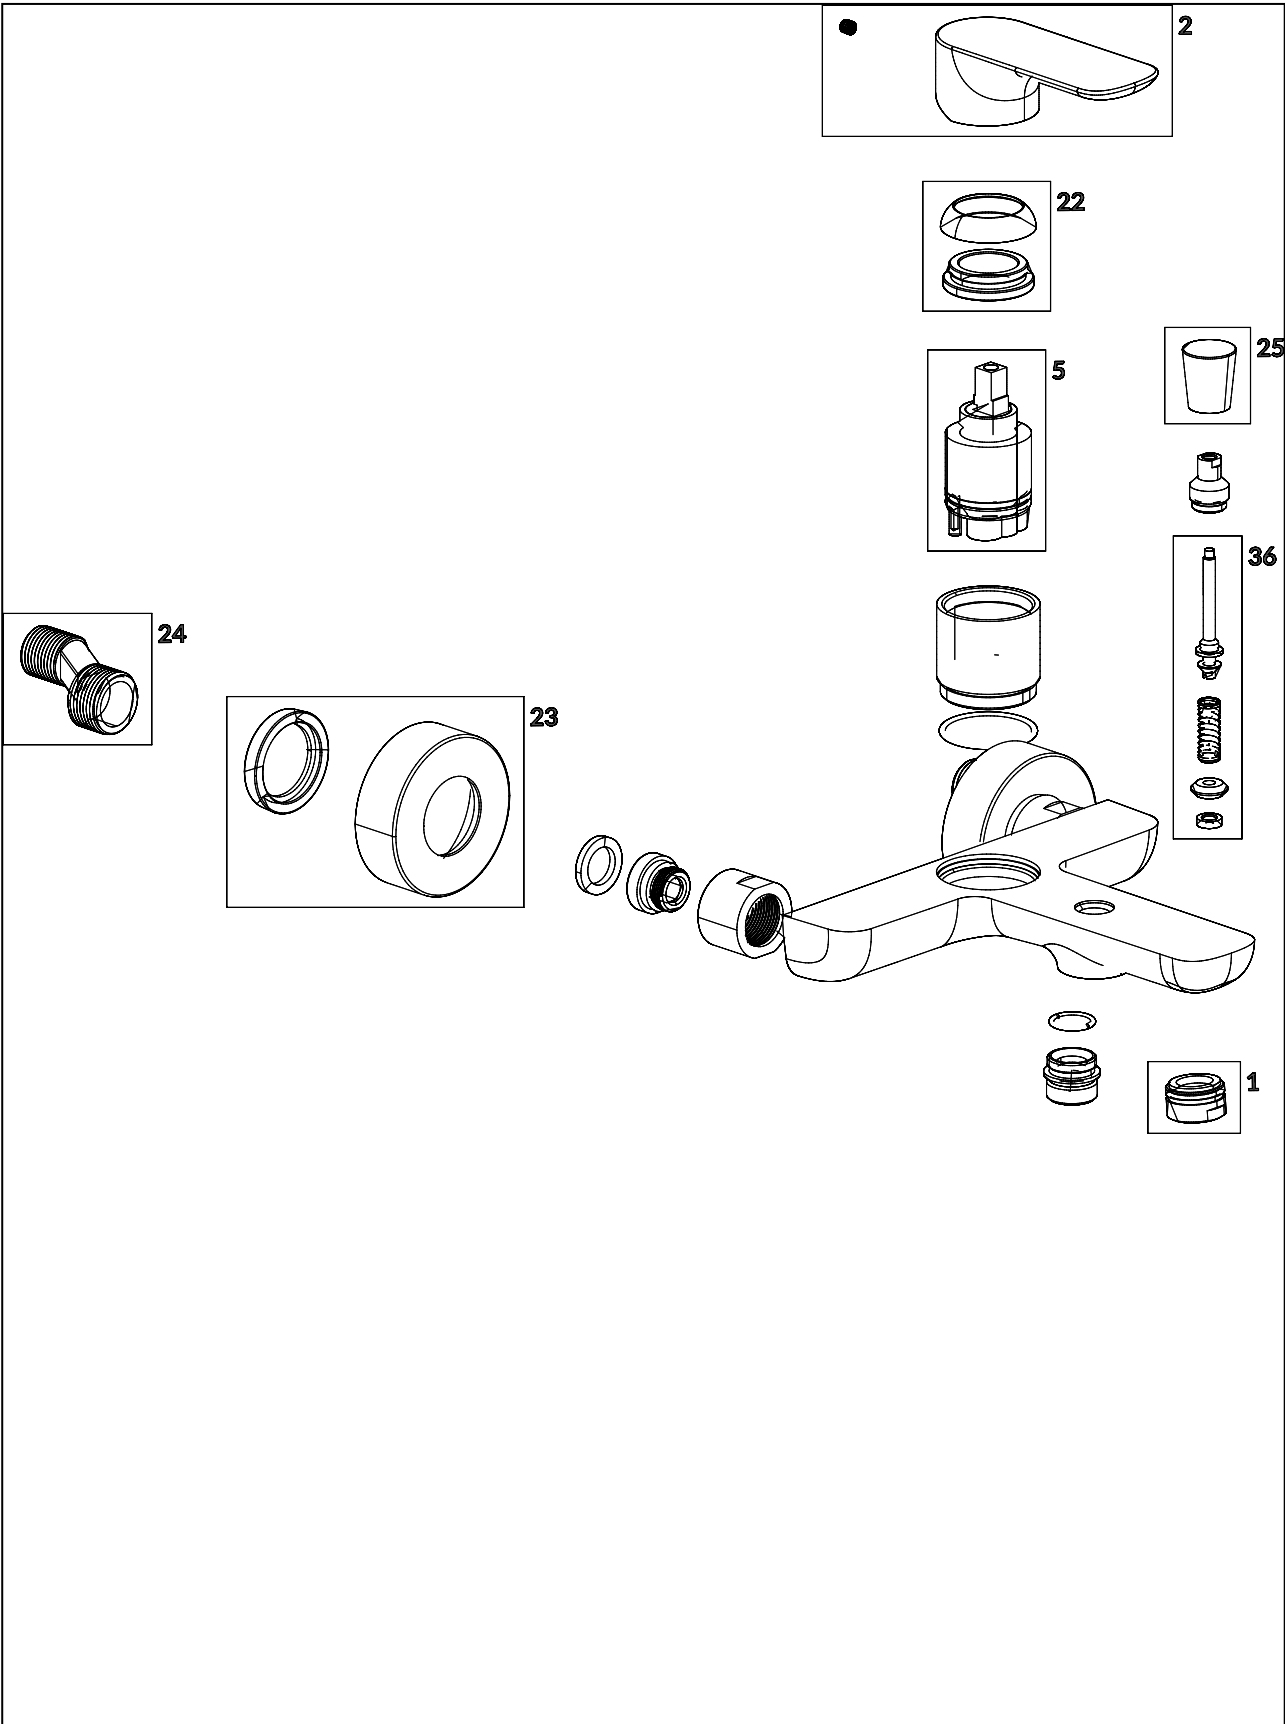

#### 1. POSITION

<b>Article number</b>	<b>TVT10400100061</b>
Article title	Villeroy & Boch O.novo Single-lever bath & shower mixer, Chrome
Product designation	Single-lever bath & shower mixer
Collection	O.novo
Assembly / Assembly type	wall-mounted
Scope of delivery	1 x tap fitting , 1 x fastening 2 x S-connections 1 x installation instructions
Length in mm	162
Width in mm	190
Height in mm	102
Weight in kg	1,45
Material	Brass
Surface	glossy
Colour name	Chrome
EAN number	4051202916657
Air plus	An aerator enriches the water with air for a particularly soft, water-saving jet
Easy clean	Longer service life: optimum limescale removal by simply rubbing nozzles and aerators clean
Tap smartpressure	Constant water flow rate for washbasin mixers regardless of pressure fluctuations in the piping system
Length of spout in mm	162
Spacing of connection spigots in mm	150
Material	Brass
Volume	4,959
Angle jet regulator	5
Cartridge	Cartridge with ceramic discs
Swivel aerator	No
Thermostat	No
Cool Tap	No
Spray types	Comfort jet

## CHARACTERISTICS

An aerator enriches the water with air for a particularly soft, water-saving jet

Longer service life: optimum limescale removal by simply rubbing nozzles and aerators clean

Constant water flow rate for washbasin mixers regardless of pressure fluctuations in the piping system

## FLOW CHART

EXPLOSION DRAWINGS

## BILL OF MATERIALS

No.	Article No.	Description	Quantity
5	TVP00000101000	Cartridge	1
1	TVP00000511000	Aerator set	1
36	TVP00000810000	Diverter	1
2	TVP10400409061	Handle set	1