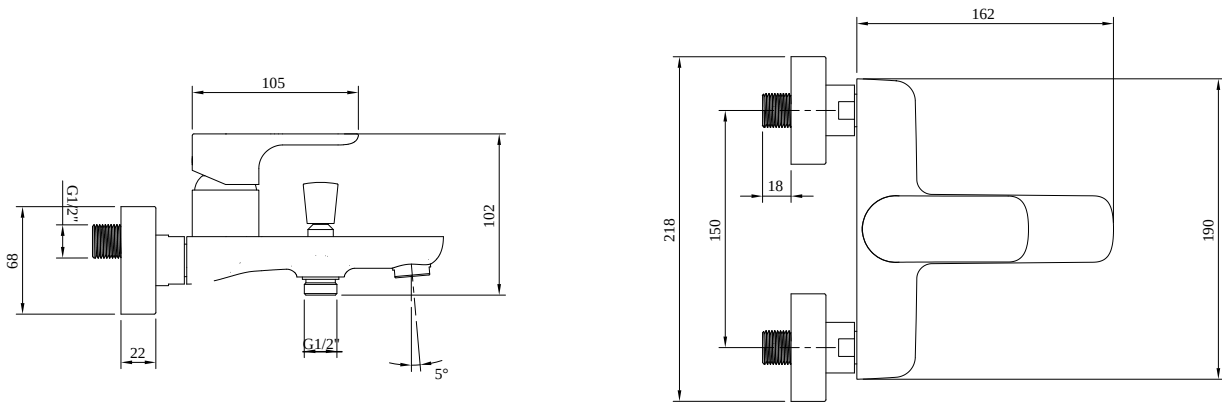

#### 1. POSITION

<b>Article number</b>	<b>TVT10400100061</b>
Article title	Villeroy & Boch O.novo Single-lever bath & shower mixer, Chrome
Product designation	Single-lever bath & shower mixer
Collection	O.novo
Assembly / Assembly type	wall-mounted
Scope of delivery	1 x tap fitting , 1 x fastening 2 x S-connections 1 x installation instructions
Length in mm	162
Width in mm	190
Height in mm	102
Weight in kg	1,45
Material	Brass
Surface	glossy
Colour name	Chrome
EAN number	4051202916657
Air plus	An aerator enriches the water with air for a particularly soft, water-saving jet
Easy clean	Longer service life: optimum limescale removal by simply rubbing nozzles and aerators clean
Tap smartpressure	Constant water flow rate for washbasin mixers regardless of pressure fluctuations in the piping system
Length of spout in mm	162
Spacing of connection spigots in mm	150
Material	Brass
Volume	4,959
Angle jet regulator	5
Cartridge	Cartridge with ceramic discs
Swivel aerator	No
Thermostat	No
Cool Tap	No
Spray types	Comfort jet

COLOUR

COLOUR DESIGNATION

Chrome

TECHNICAL DRAWINGS

TVT10400100061