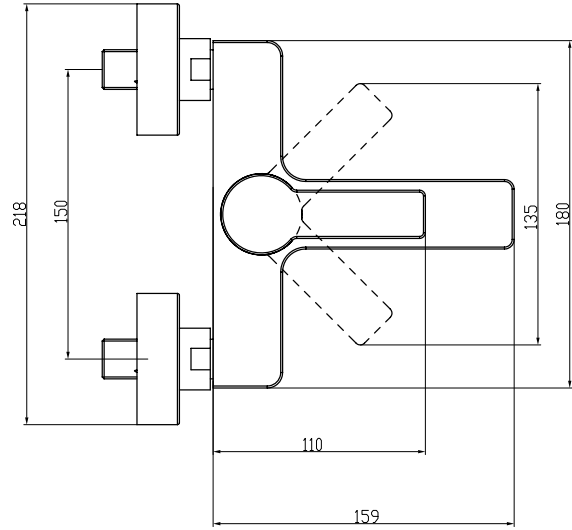

#### 1. POSITION

<b>Article number</b>	<b>TVT10300200061</b>
Article title	Villeroy & Boch Architectura Single-lever bath & shower mixer, Chrome
Product designation	Single-lever bath & shower mixer
Collection	Architectura
Assembly / Assembly type	wall-mounted
Scope of delivery	1 x tap fitting , 1 x S-connection 1 x installation instructions
Length in mm	156
Width in mm	180
Height in mm	97
Weight in kg	1,73
Material	Brass
Surface	glossy
Colour name	Chrome
EAN number	4062373655122
Air plus	An aerator enriches the water with air for a particularly soft, water-saving jet
Easy clean	Longer service life: optimum limescale removal by simply rubbing nozzles and aerators clean
Tap smartpressure	Constant water flow rate for washbasin mixers regardless of pressure fluctuations in the piping system
Length of spout in mm	182
Spacing of connection spigots in mm	150
Material	Brass
Volume	6,868
Cartridge	Cartridge with ceramic discs
Swivel aerator	No
Thermostat	No
Cool Tap	No
Spray types	Comfort jet

COLOUR

COLOUR DESIGNATION

Chrome

TECHNICAL DRAWINGS

TVT10300200061

## FLOW CHART

EXPLOSION DRAWINGS