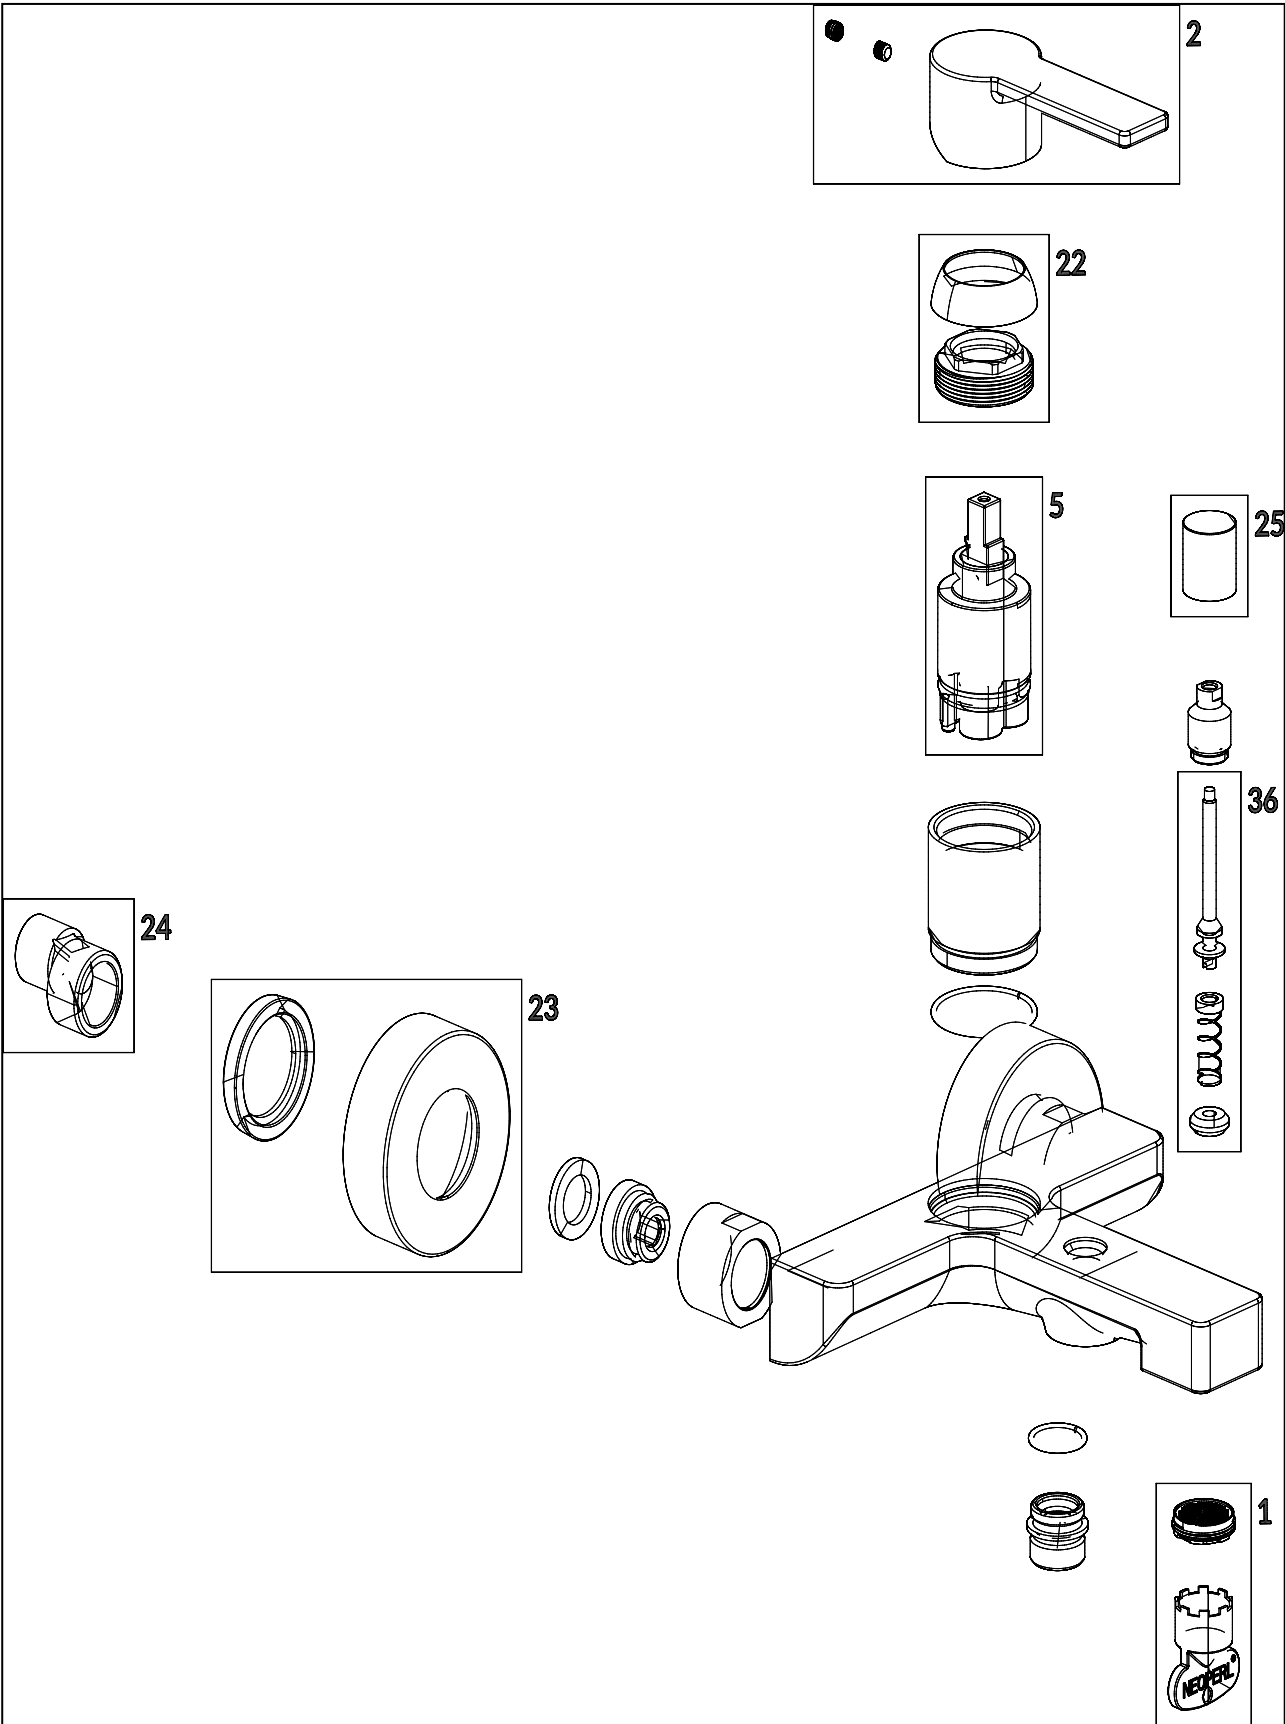

#### 1. POSITION

<b>Article number</b>	<b>TVT10300200061</b>
Article title	Villeroy & Boch Architectura Single-lever bath & shower mixer, Chrome
Product designation	Single-lever bath & shower mixer
Collection	Architectura
Assembly / Assembly type	wall-mounted
Scope of delivery	1 x tap fitting , 1 x S-connection 1 x installation instructions
Length in mm	156
Width in mm	180
Height in mm	97
Weight in kg	1,73
Material	Brass
Surface	glossy
Colour name	Chrome
EAN number	4062373655122
Air plus	An aerator enriches the water with air for a particularly soft, water-saving jet
Easy clean	Longer service life: optimum limescale removal by simply rubbing nozzles and aerators clean
Tap smartpressure	Constant water flow rate for washbasin mixers regardless of pressure fluctuations in the piping system
Length of spout in mm	182
Spacing of connection spigots in mm	150
Material	Brass
Volume	6,868
Cartridge	Cartridge with ceramic discs
Swivel aerator	No
Thermostat	No
Cool Tap	No
Spray types	Comfort jet

## FLOW CHART

EXPLOSION DRAWINGS

## BILL OF MATERIALS

No.	Article No.	Description	Quantity
5	TVP00000101000	Cartridge	1
1	TVP00000508000	Aerator set	1
36	TVP00000810000	Diverter	1
2	TVP10400500061	Handle set	1