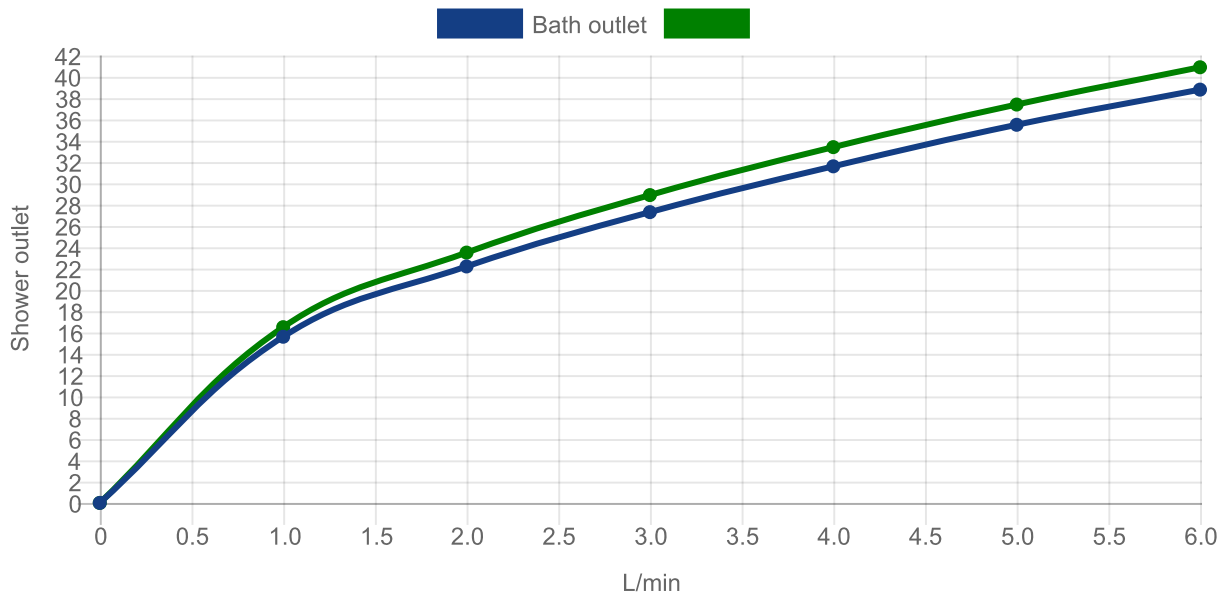

#### 1. POSITION

<b>Article number</b>	<b>TVT10300200061</b>
Article title	Villeroy & Boch Architectura Single-lever bath & shower mixer, Chrome
Product designation	Single-lever bath & shower mixer
Collection	Architectura
Assembly / Assembly type	wall-mounted
Scope of delivery	1 x tap fitting , 1 x S-connection 1 x installation instructions
Length in mm	156
Width in mm	180
Height in mm	97
Weight in kg	1,73
Material	Brass
Surface	glossy
Colour name	Chrome
EAN number	4062373655122
Air plus	An aerator enriches the water with air for a particularly soft, water-saving jet
Easy clean	Longer service life: optimum limescale removal by simply rubbing nozzles and aerators clean
Tap smartpressure	Constant water flow rate for washbasin mixers regardless of pressure fluctuations in the piping system
Length of spout in mm	182
Spacing of connection spigots in mm	150
Material	Brass
Volume	6,868
Cartridge	Cartridge with ceramic discs
Swivel aerator	No
Thermostat	No
Cool Tap	No
Spray types	Comfort jet

## CHARACTERISTICS

An aerator enriches the water with air for a particularly soft, water-saving jet

Longer service life: optimum limescale removal by simply rubbing nozzles and aerators clean

Constant water flow rate for washbasin mixers regardless of pressure fluctuations in the piping system

## FLOW CHART

EXPLOSION DRAWINGS