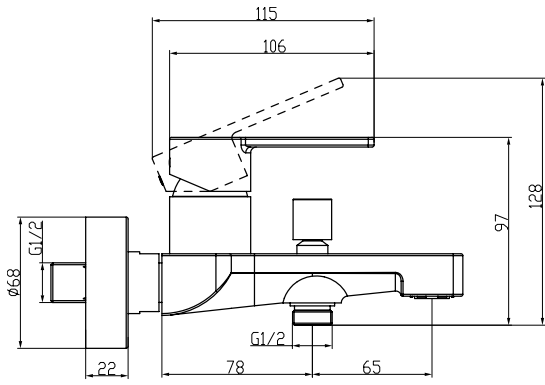

TECHNICAL DRAWINGS

TVT10300200061