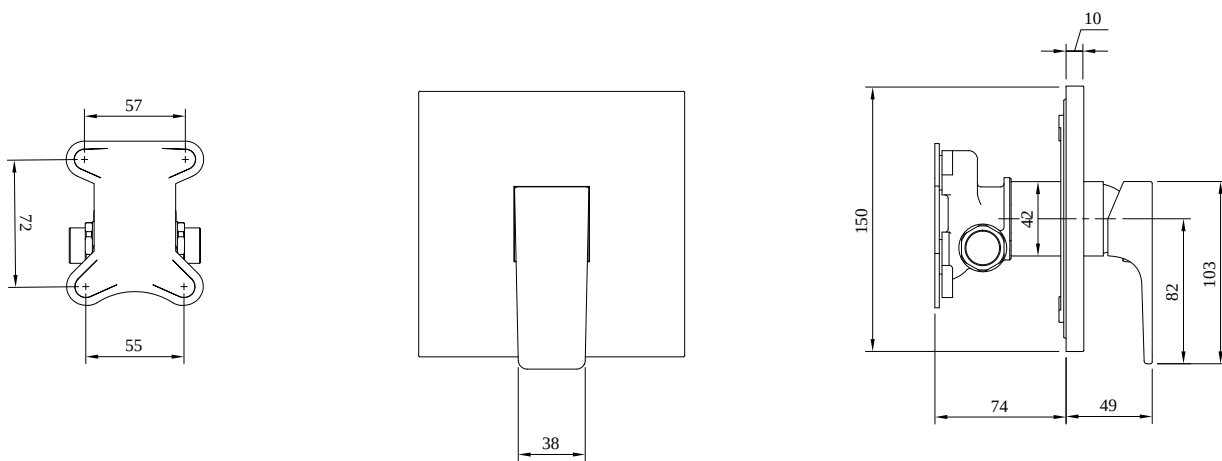

TECHNICAL DRAWINGS

TVS125002000K5