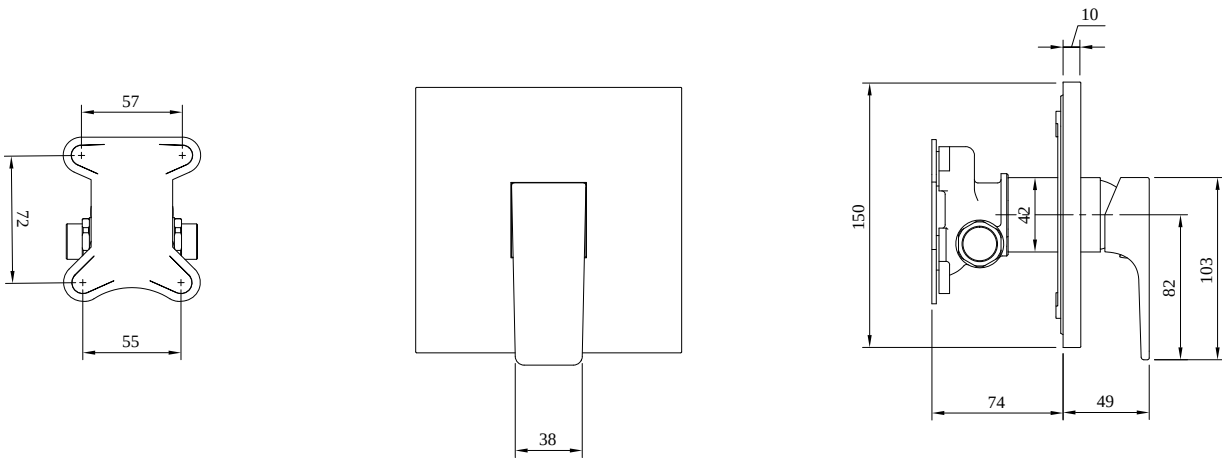

TAPS & FITTINGS ARCHITECTURA SQUARE

PRODUCT INFORMATION

1. POSITION

Article number	TVS12500200076
Article title	Villeroy & Boch Architectura Square Concealed single-lever bath / shower mixer, Brushed Gold
Product designation	Concealed single-lever bath / shower mixer
Collection	Architectura Square
Assembly / Assembly type	wall-mounted
Scope of delivery	1 x tap fitting , 1 x installation instructions
Length in mm	49
Width in mm	150
Height in mm	150
Weight in kg	1,59
Material	Brass
Surface	matt
Colour name	Brushed Gold
EAN number	4062373809686
Material	Brass
Cartridge	Cartridge with ceramic discs
Handle position	Centre
Swivel aerator	No
Thermostat	No
Cool Tap	No

COLOUR

COLOUR DESIGNATION

Brushed Gold

TECHNICAL DRAWINGS

TVS12500200076

FLOW CHART

EXPLOSION DRAWINGS

BILL OF MATERIALS