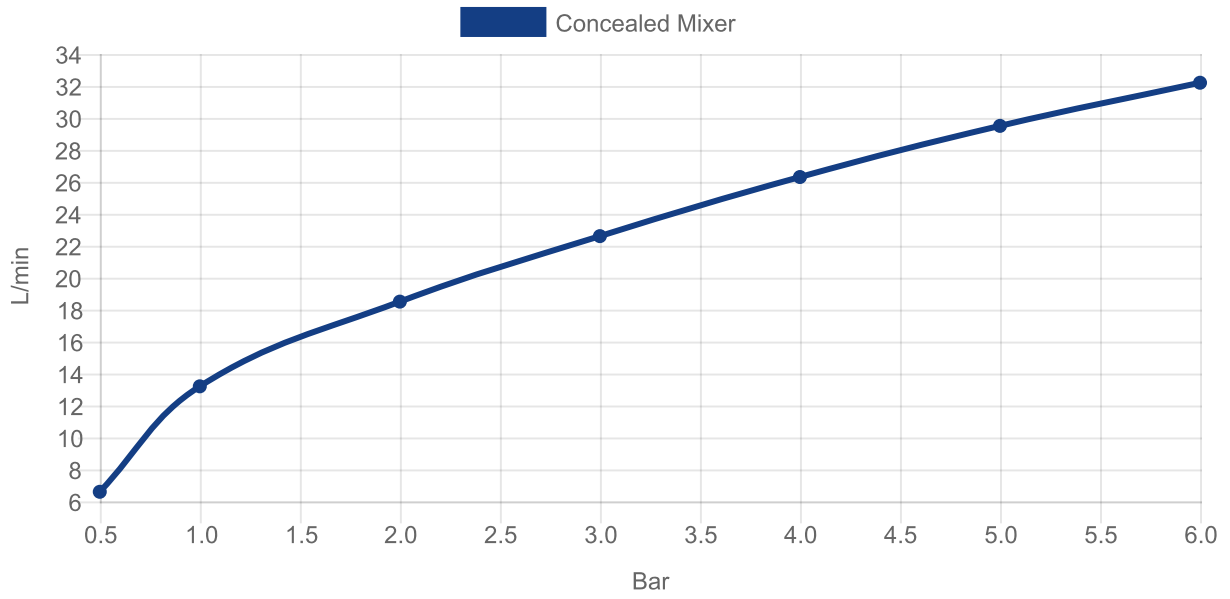

TAPS & FITTINGS ARCHITECTURA SQUARE

PRODUCT INFORMATION

1. POSITION

Article number	TVS12500200076
Article title	Villeroy & Boch Architectura Square Concealed single-lever bath / shower mixer, Brushed Gold
Product designation	Concealed single-lever bath / shower mixer
Collection	Architectura Square
Assembly / Assembly type	wall-mounted
Scope of delivery	1 x tap fitting , 1 x installation instructions
Length in mm	49
Width in mm	150
Height in mm	150
Weight in kg	1,59
Material	Brass
Surface	matt
Colour name	Brushed Gold
EAN number	4062373809686
Material	Brass
Cartridge	Cartridge with ceramic discs
Handle position	Centre
Swivel aerator	No
Thermostat	No
Cool Tap	No

COLOUR

COLOUR DESIGNATION

Brushed Gold

TECHNICAL DRAWINGS

TVS12500200076

FLOW CHART

EXPLOSION DRAWINGS

BILL OF MATERIALS

No.	Article No.	Description	Quantity
5	TVP00000102000	Cartridge	1