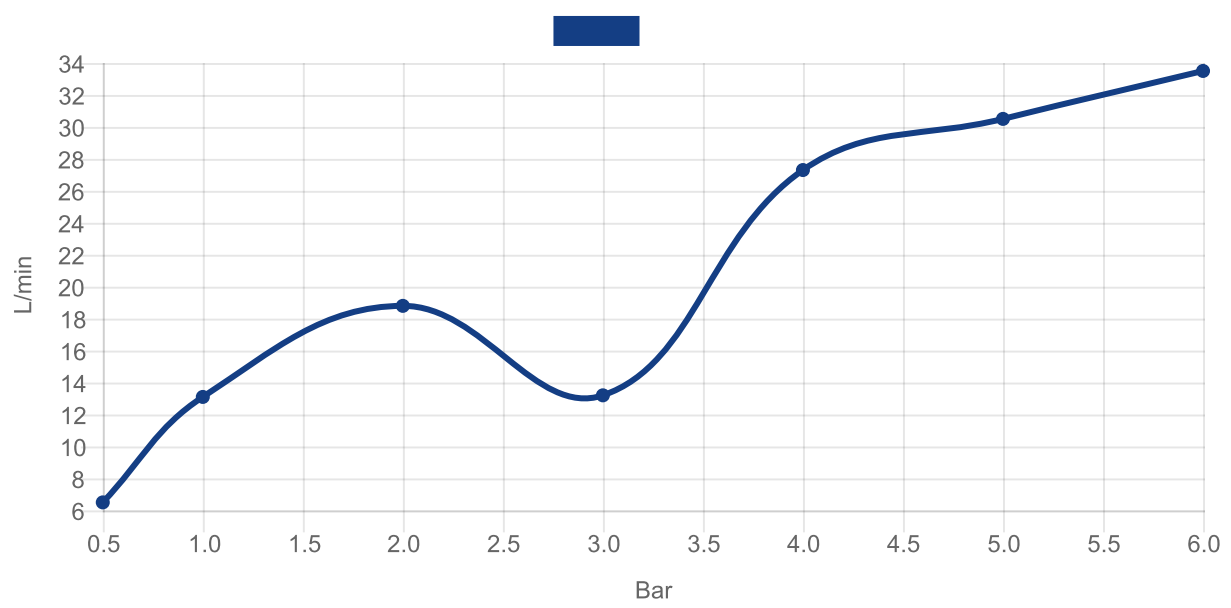

TAPS & FITTINGS ARCHITECTURA SQUARE

PRODUCT INFORMATION

1. POSITION

Article number	TVS125001000K5
Article title	Villeroy & Boch Architectura Square Single-lever shower mixer, Matt Black
Product designation	Single-lever shower mixer
Collection	Architectura Square
Assembly / Assembly type	wall-mounted
Scope of delivery	1 x tap fitting , 1 x S-connection 1 x installation instructions
Length in mm	122
Width in mm	210
Height in mm	112
Weight in kg	2,05
Material	Brass
Surface	matt
Colour name	Matt Black
EAN number	4062373809969
Spacing of connection spigots in mm	150
Material	Brass
Cartridge	Cartridge with ceramic discs
Handle position	Centre
Diameter of faucet body	42
Swivel aerator	No
Thermostat	No
Cool Tap	No

COLOUR

COLOUR DESIGNATION

Matt Black

TECHNICAL DRAWINGS

TVS125001000K5

FLOW CHART

EXPLOSION DRAWINGS

BILL OF MATERIALS

No.	Article No.	Description	Quantity
5	TVP00000102000	Cartridge	1
30	TVP00000905000	Check valve	1