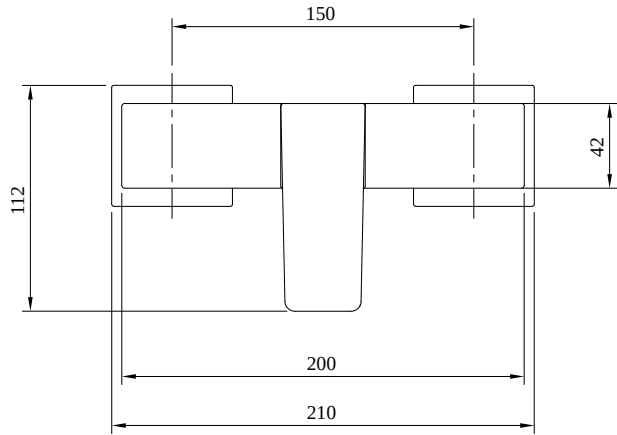

TAPS & FITTINGS ARCHITECTURA SQUARE

PRODUCT INFORMATION

1. POSITION

Article number	TVS125001000K5
Article title	Villeroy & Boch Architectura Square Single-lever shower mixer, Matt Black
Product designation	Single-lever shower mixer
Collection	Architectura Square
Assembly / Assembly type	wall-mounted
Scope of delivery	1 x tap fitting , 1 x S-connection 1 x installation instructions
Length in mm	122
Width in mm	210
Height in mm	112
Weight in kg	2,05
Material	Brass
Surface	matt
Colour name	Matt Black
EAN number	4062373809969
Spacing of connection spigots in mm	150
Material	Brass
Cartridge	Cartridge with ceramic discs
Handle position	Centre
Diameter of faucet body	42
Swivel aerator	No
Thermostat	No
Cool Tap	No

COLOUR

COLOUR DESIGNATION

Matt Black

TECHNICAL DRAWINGS

TVS125001000K5

FLOW CHART

EXPLOSION DRAWINGS

BILL OF MATERIALS