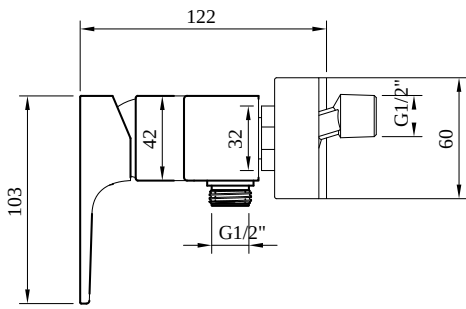

TAPS & FITTINGS ARCHITECTURA SQUARE

PRODUCT INFORMATION

1. POSITION

Article number	TVS125001000K5
Article title	Villeroy & Boch Architectura Square Single-lever shower mixer, Matt Black
Product designation	Single-lever shower mixer
Collection	Architectura Square
Assembly / Assembly type	wall-mounted
Scope of delivery	1 x tap fitting , 1 x S-connection 1 x installation instructions
Length in mm	122
Width in mm	210
Height in mm	112
Weight in kg	2,05
Material	Brass
Surface	matt
Colour name	Matt Black
EAN number	4062373809969
Spacing of connection spigots in mm	150
Material	Brass
Cartridge	Cartridge with ceramic discs
Handle position	Centre
Diameter of faucet body	42
Swivel aerator	No
Thermostat	No
Cool Tap	No

COLOUR

COLOUR DESIGNATION

Matt Black

TECHNICAL DRAWINGS

TVS125001000K5

FLOW CHART

EXPLOSION DRAWINGS

BILL OF MATERIALS

No.	Article No.	Description	Quantity
5	TVP00000102000	Cartridge	1
30	TVP00000905000	Check valve	1