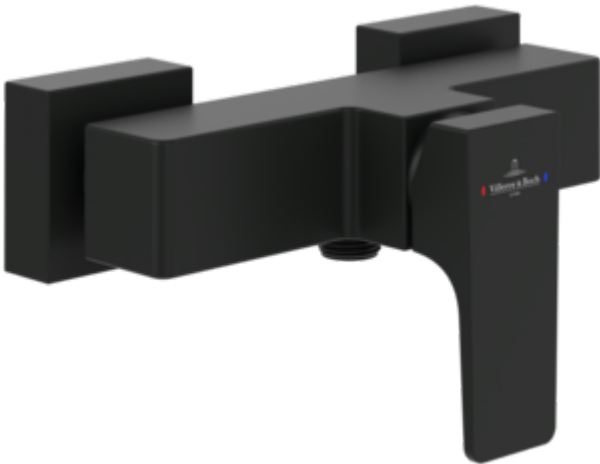

TAPS & FITTINGS ARCHITECTURA SQUARE

PRODUCT INFORMATION

1. POSITION

Article number	TVS125001000K5
Article title	Villeroy & Boch Architectura Square Single-lever shower mixer, Matt Black
Product designation	Single-lever shower mixer
Collection	Architectura Square
Assembly / Assembly type	wall-mounted
Scope of delivery	1 x tap fitting , 1 x S-connection 1 x installation instructions
Length in mm	122
Width in mm	210
Height in mm	112
Weight in kg	2,05
Material	Brass
Surface	matt
Colour name	Matt Black
EAN number	4062373809969
Spacing of connection spigots in mm	150
Material	Brass
Cartridge	Cartridge with ceramic discs
Handle position	Centre
Diameter of faucet body	42
Swivel aerator	No
Thermostat	No
Cool Tap	No

COLOUR

COLOUR DESIGNATION

Matt Black

TECHNICAL DRAWINGS

TVS125001000K5

FLOW CHART

EXPLOSION DRAWINGS

BILL OF MATERIALS