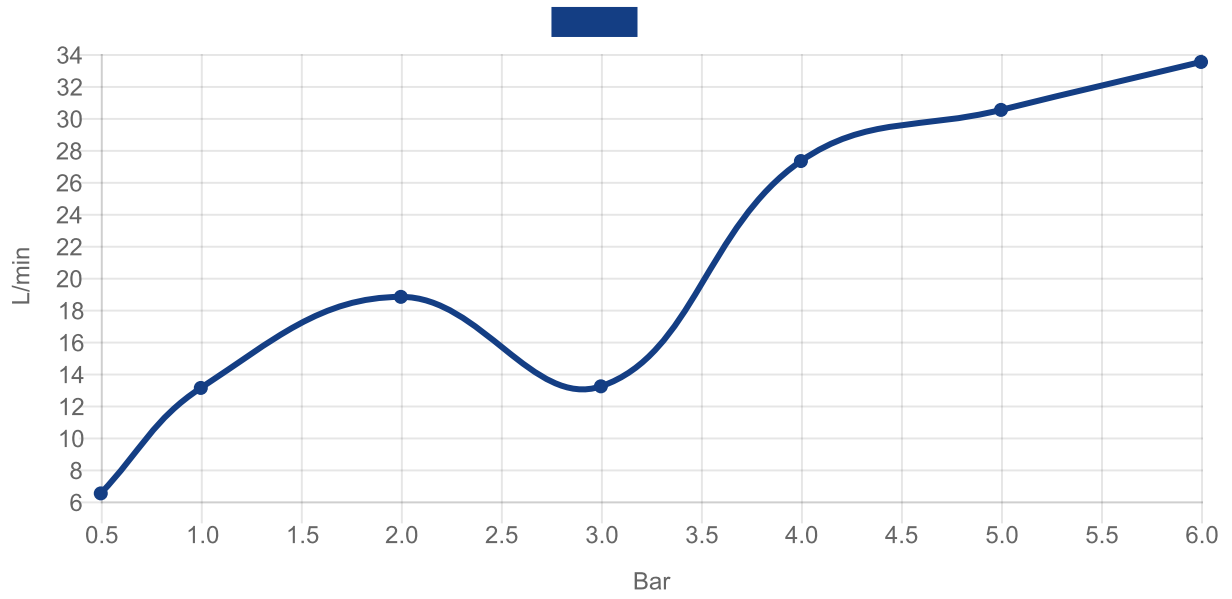

TAPS & FITTINGS ARCHITECTURA SQUARE

PRODUCT INFORMATION

1. POSITION

Article number	TVS12500100076
Article title	Villeroy & Boch Architectura Square Single-lever shower mixer, Brushed Gold
Product designation	Single-lever shower mixer
Collection	Architectura Square
Assembly / Assembly type	wall-mounted
Scope of delivery	1 x tap fitting , 1 x S-connection 1 x installation instructions
Length in mm	122
Width in mm	210
Height in mm	112
Weight in kg	2,05
Material	Brass
Surface	matt
Colour name	Brushed Gold
EAN number	4062373809662
Spacing of connection spigots in mm	150
Material	Brass
Cartridge	Cartridge with ceramic discs
Handle position	Centre
Diameter of faucet body	42
Swivel aerator	No
Thermostat	No
Cool Tap	No

COLOUR

COLOUR DESIGNATION

Brushed Gold

TECHNICAL DRAWINGS

TVS12500100076

FLOW CHART

EXPLOSION DRAWINGS

BILL OF MATERIALS

No.	Article No.	Description	Quantity
5	TVP00000102000	Cartridge	1
30	TVP00000905000	Check valve	1