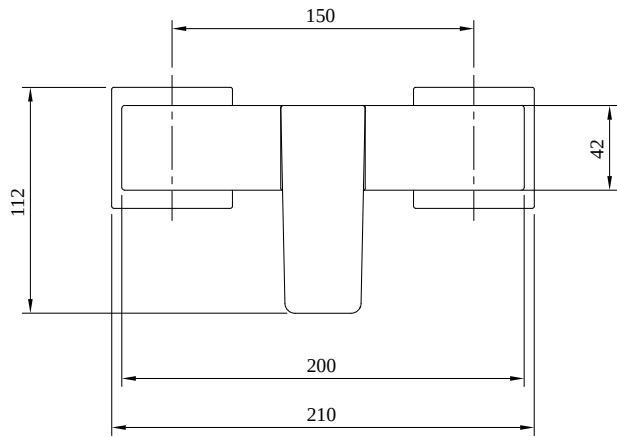

TAPS & FITTINGS ARCHITECTURA SQUARE

PRODUCT INFORMATION

1. POSITION

Article number	TVS12500100076
Article title	Villeroy & Boch Architectura Square Single-lever shower mixer, Brushed Gold
Product designation	Single-lever shower mixer
Collection	Architectura Square
Assembly / Assembly type	wall-mounted
Scope of delivery	1 x tap fitting , 1 x S-connection 1 x installation instructions
Length in mm	122
Width in mm	210
Height in mm	112
Weight in kg	2,05
Material	Brass
Surface	matt
Colour name	Brushed Gold
EAN number	4062373809662
Spacing of connection spigots in mm	150
Material	Brass
Cartridge	Cartridge with ceramic discs
Handle position	Centre
Diameter of faucet body	42
Swivel aerator	No
Thermostat	No
Cool Tap	No

COLOUR

COLOUR DESIGNATION

Brushed Gold

TECHNICAL DRAWINGS

TVS12500100076

FLOW CHART

EXPLOSION DRAWINGS

BILL OF MATERIALS