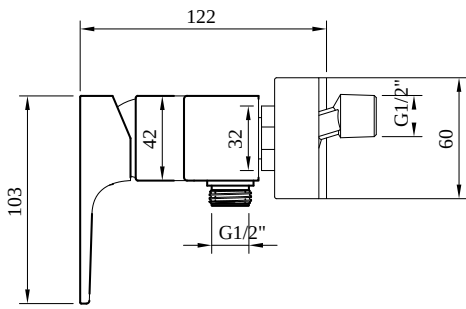

TAPS & FITTINGS ARCHITECTURA SQUARE

PRODUCT INFORMATION

1. POSITION

Article number	TVS12500100076
Article title	Villeroy & Boch Architectura Square Single-lever shower mixer, Brushed Gold
Product designation	Single-lever shower mixer
Collection	Architectura Square
Assembly / Assembly type	wall-mounted
Scope of delivery	1 x tap fitting , 1 x S-connection 1 x installation instructions
Length in mm	122
Width in mm	210
Height in mm	112
Weight in kg	2,05
Material	Brass
Surface	matt
Colour name	Brushed Gold
EAN number	4062373809662
Spacing of connection spigots in mm	150
Material	Brass
Cartridge	Cartridge with ceramic discs
Handle position	Centre
Diameter of faucet body	42
Swivel aerator	No
Thermostat	No
Cool Tap	No

COLOUR

COLOUR DESIGNATION

Brushed Gold

TECHNICAL DRAWINGS

TVS12500100076

FLOW CHART

EXPLOSION DRAWINGS

BILL OF MATERIALS

No.	Article No.	Description	Quantity
5	TVP00000102000	Cartridge	1
30	TVP00000905000	Check valve	1