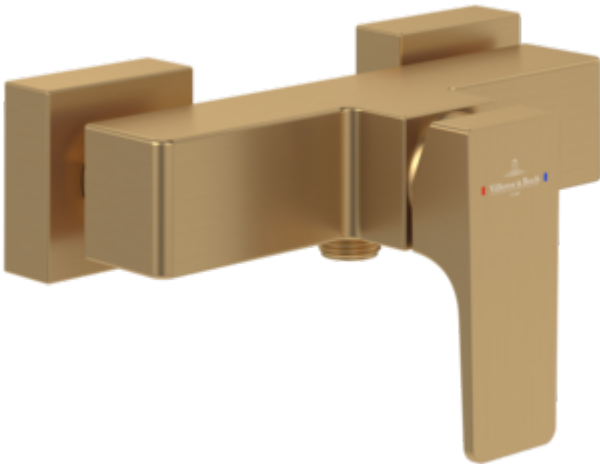

TAPS & FITTINGS ARCHITECTURA SQUARE

PRODUCT INFORMATION

1. POSITION

Article number	TVS12500100076
Article title	Villeroy & Boch Architectura Square Single-lever shower mixer, Brushed Gold
Product designation	Single-lever shower mixer
Collection	Architectura Square
Assembly / Assembly type	wall-mounted
Scope of delivery	1 x tap fitting , 1 x S-connection 1 x installation instructions
Length in mm	122
Width in mm	210
Height in mm	112
Weight in kg	2,05
Material	Brass
Surface	matt
Colour name	Brushed Gold
EAN number	4062373809662
Spacing of connection spigots in mm	150
Material	Brass
Cartridge	Cartridge with ceramic discs
Handle position	Centre
Diameter of faucet body	42
Swivel aerator	No
Thermostat	No
Cool Tap	No

COLOUR

COLOUR DESIGNATION

Brushed Gold

TECHNICAL DRAWINGS

TVS12500100076

FLOW CHART

EXPLOSION DRAWINGS

BILL OF MATERIALS