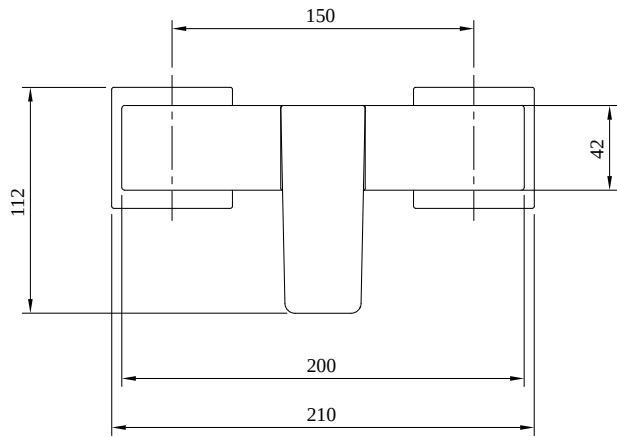

#### 1. POSITION

<b>Article number</b>	<b>TVS12500100064</b>
Article title	Villeroy & Boch Architectura Square Single-lever shower mixer, Brushed Nickel Matt
Product designation	Single-lever shower mixer
Collection	Architectura Square
Assembly / Assembly type	wall-mounted
Scope of delivery	1 x tap fitting , 1 x S-connection 1 x installation instructions
Length in mm	122
Width in mm	210
Height in mm	112
Weight in kg	2,05
Material	Brass
Surface	matt
Colour name	Brushed Nickel Matt
EAN number	4062373810064
Spacing of connection spigots in mm	150
Material	Brass
Cartridge	Cartridge with ceramic discs
Handle position	Centre
Diameter of faucet body	42
Swivel aerator	No
Thermostat	No
Cool Tap	No

#### COLOUR DESIGNATION

Brushed Nickel Matt

TECHNICAL DRAWINGS

TVS12500100064

FLOW CHART

EXPLOSION DRAWINGS

---

**BILL OF MATERIALS**