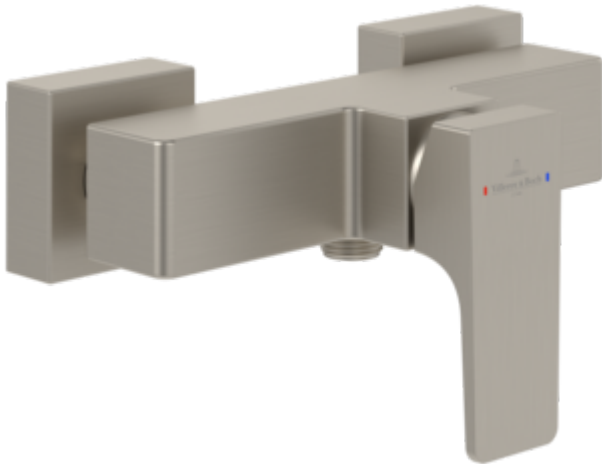

## TAPS & FITTINGS ARCHITECTURA SQUARE

#### 1. POSITION

<b>Article number</b>	<b>TVS12500100064</b>
Article title	Villeroy & Boch Architectura Square Single-lever shower mixer, Brushed Nickel Matt
Product designation	Single-lever shower mixer
Collection	Architectura Square
Assembly / Assembly type	wall-mounted
Scope of delivery	1 x tap fitting , 1 x S-connection 1 x installation instructions
Length in mm	122
Width in mm	210
Height in mm	112
Weight in kg	2,05
Material	Brass
Surface	matt
Colour name	Brushed Nickel Matt
EAN number	4062373810064
Spacing of connection spigots in mm	150
Material	Brass
Cartridge	Cartridge with ceramic discs
Handle position	Centre
Diameter of faucet body	42
Swivel aerator	No
Thermostat	No
Cool Tap	No

#### COLOUR DESIGNATION

Brushed Nickel Matt

TECHNICAL DRAWINGS

TVS12500100064

FLOW CHART

EXPLOSION DRAWINGS

---

**BILL OF MATERIALS**