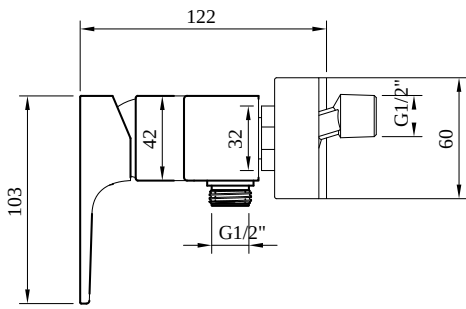

#### 1. POSITION

<b>Article number</b>	<b>TVS12500100064</b>
Article title	Villeroy & Boch Architectura Square Single-lever shower mixer, Brushed Nickel Matt
Product designation	Single-lever shower mixer
Collection	Architectura Square
Assembly / Assembly type	wall-mounted
Scope of delivery	1 x tap fitting , 1 x S-connection 1 x installation instructions
Length in mm	122
Width in mm	210
Height in mm	112
Weight in kg	2,05
Material	Brass
Surface	matt
Colour name	Brushed Nickel Matt
EAN number	4062373810064
Spacing of connection spigots in mm	150
Material	Brass
Cartridge	Cartridge with ceramic discs
Handle position	Centre
Diameter of faucet body	42
Swivel aerator	No
Thermostat	No
Cool Tap	No

#### COLOUR DESIGNATION

Brushed Nickel Matt

TECHNICAL DRAWINGS

TVS12500100064

FLOW CHART

EXPLOSION DRAWINGS

---

**BILL OF MATERIALS**