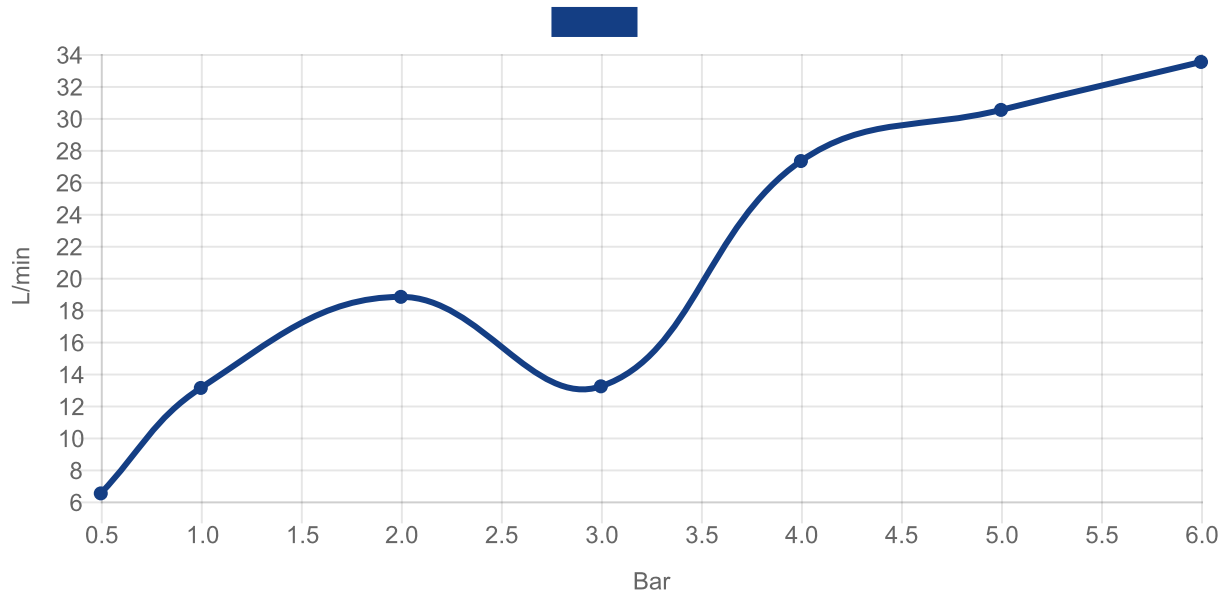

#### 1. POSITION

<b>Article number</b>	<b>TVS12500100064</b>
Article title	Villeroy & Boch Architectura Square Single-lever shower mixer, Brushed Nickel Matt
Product designation	Single-lever shower mixer
Collection	Architectura Square
Assembly / Assembly type	wall-mounted
Scope of delivery	1 x tap fitting , 1 x S-connection 1 x installation instructions
Length in mm	122
Width in mm	210
Height in mm	112
Weight in kg	2,05
Material	Brass
Surface	matt
Colour name	Brushed Nickel Matt
EAN number	4062373810064
Spacing of connection spigots in mm	150
Material	Brass
Cartridge	Cartridge with ceramic discs
Handle position	Centre
Diameter of faucet body	42
Swivel aerator	No
Thermostat	No
Cool Tap	No

### COLOUR

#### COLOUR DESIGNATION

Brushed Nickel Matt

TECHNICAL DRAWINGS

TVS12500100064

FLOW CHART

EXPLOSION DRAWINGS

---

**BILL OF MATERIALS**