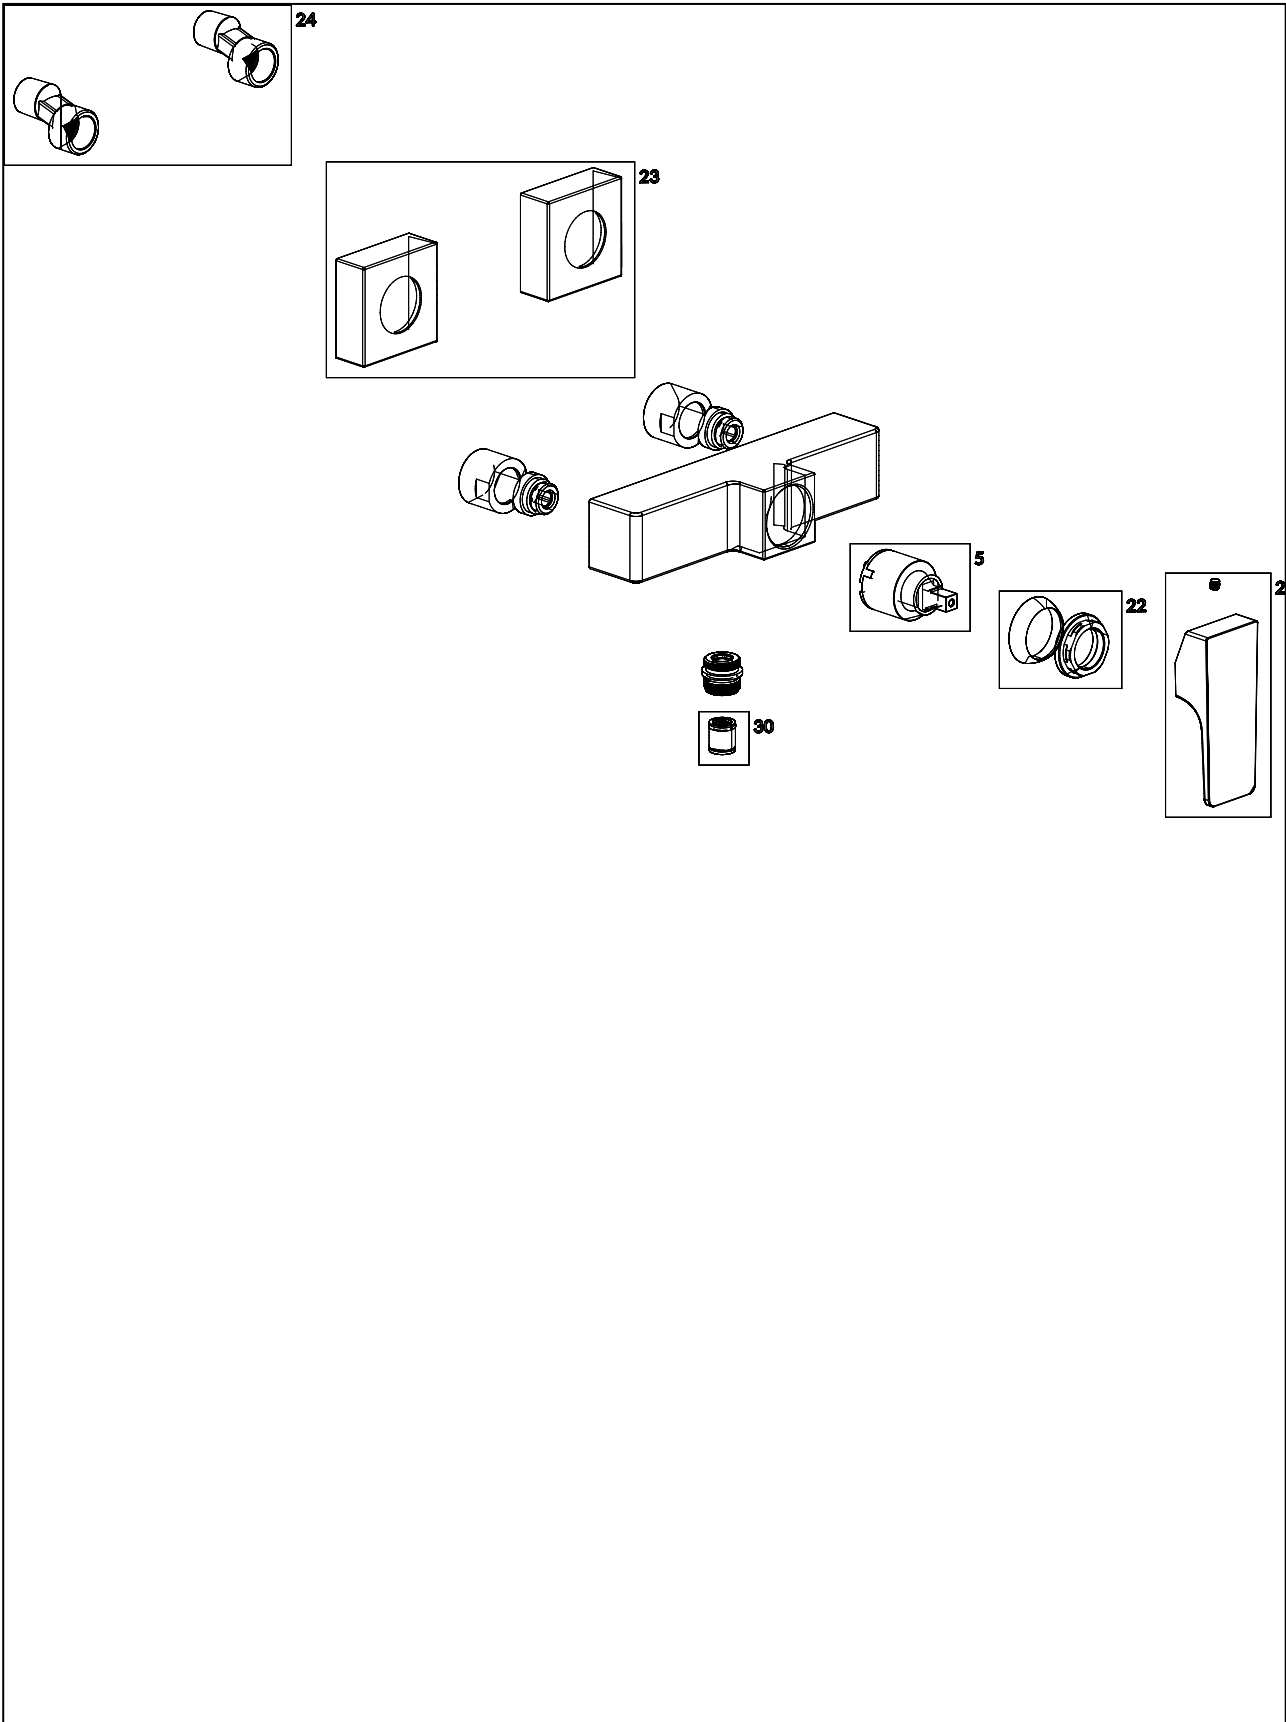

#### 1. POSITION

<b>Article number</b>	<b>TVS12500100064</b>
Article title	Villeroy & Boch Architectura Square Single-lever shower mixer, Brushed Nickel Matt
Product designation	Single-lever shower mixer
Collection	Architectura Square
Assembly / Assembly type	wall-mounted
Scope of delivery	1 x tap fitting , 1 x S-connection 1 x installation instructions
Length in mm	122
Width in mm	210
Height in mm	112
Weight in kg	2,05
Material	Brass
Surface	matt
Colour name	Brushed Nickel Matt
EAN number	4062373810064
Spacing of connection spigots in mm	150
Material	Brass
Cartridge	Cartridge with ceramic discs
Handle position	Centre
Diameter of faucet body	42
Swivel aerator	No
Thermostat	No
Cool Tap	No

#### COLOUR DESIGNATION

Brushed Nickel Matt

TECHNICAL DRAWINGS

TVS12500100064

FLOW CHART

EXPLOSION DRAWINGS

---

**BILL OF MATERIALS**