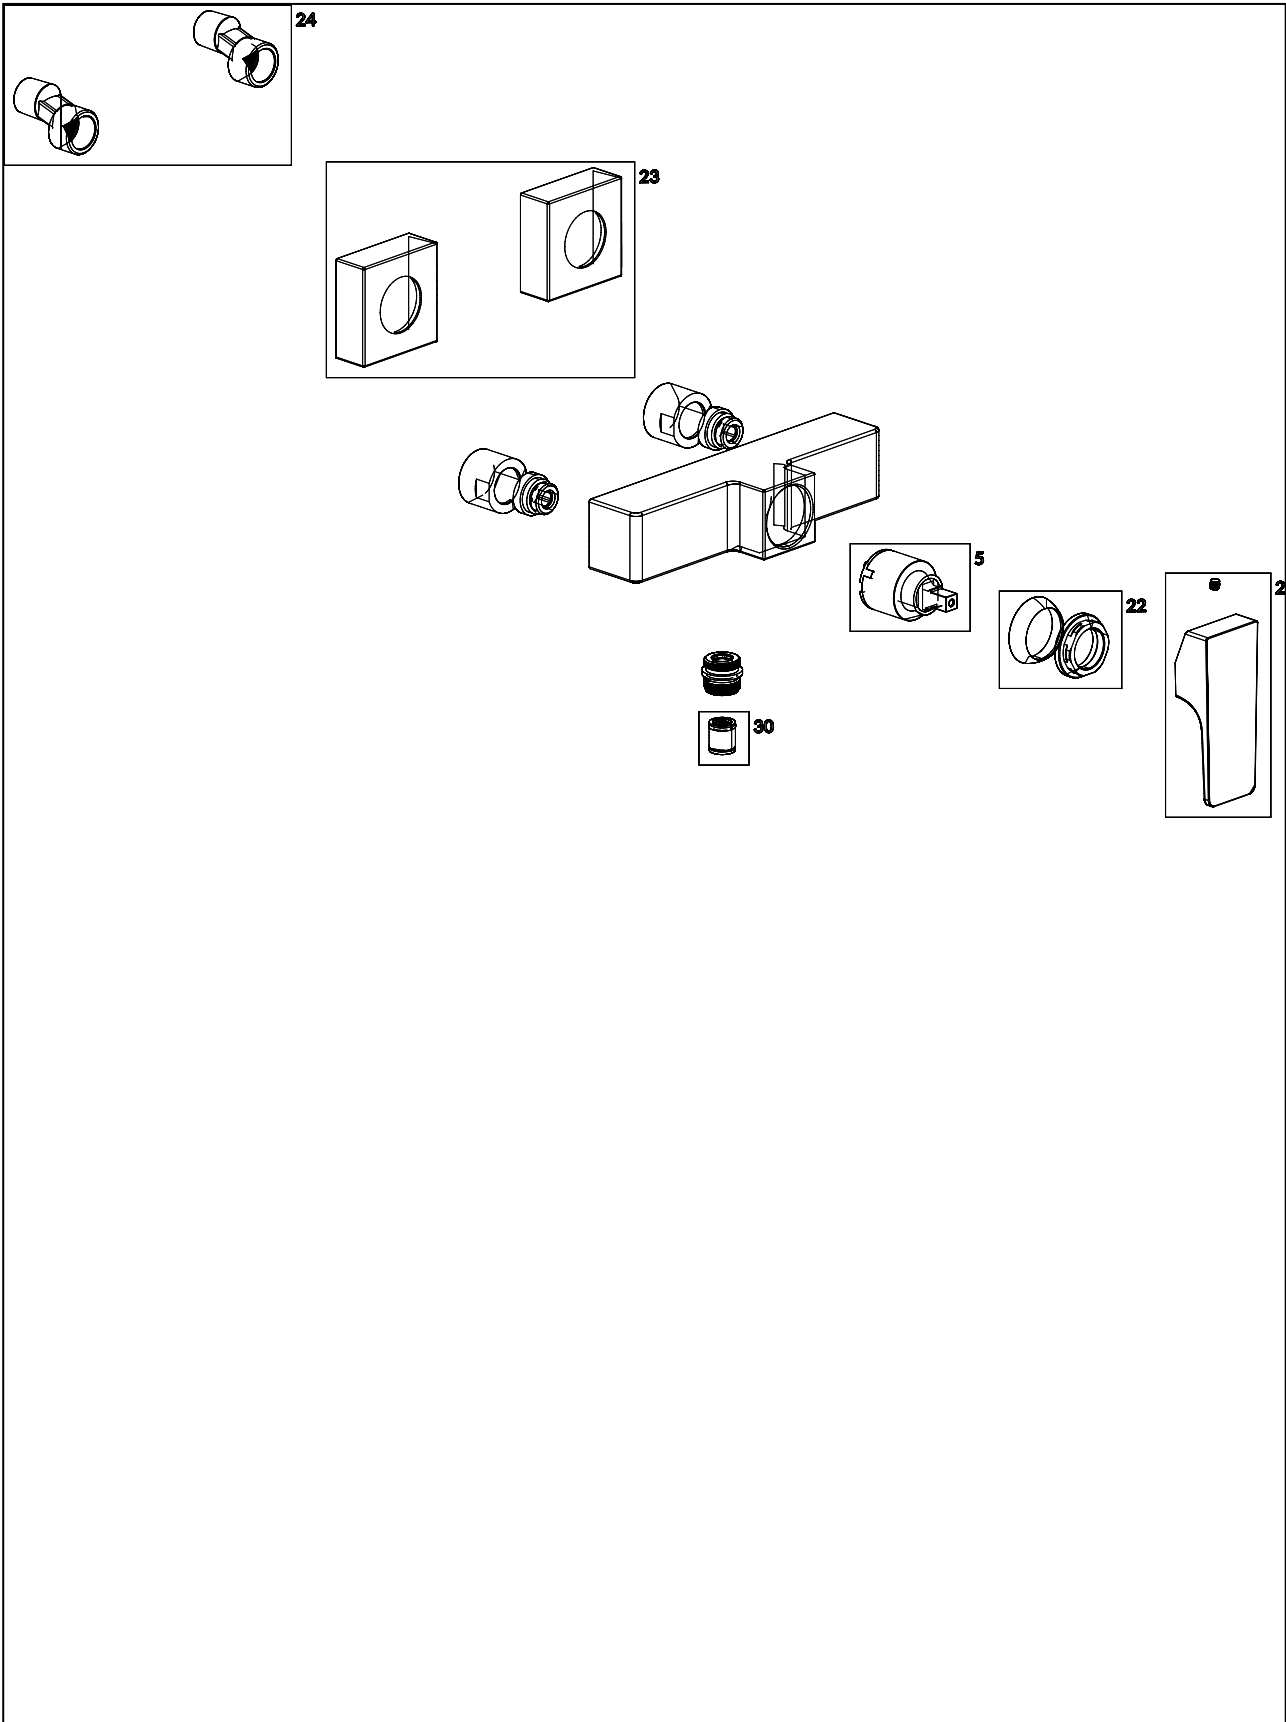

TAPS & FITTINGS ARCHITECTURA SQUARE

PRODUCT INFORMATION

1. POSITION

Article number	TVS12500100061
Article title	Villeroy & Boch Architectura Square Single-lever shower mixer, Chrome
Product designation	Single-lever shower mixer
Collection	Architectura Square
Assembly / Assembly type	wall-mounted
Scope of delivery	1 x tap fitting , 1 x S-connection 1 x installation instructions
Length in mm	122
Width in mm	210
Height in mm	112
Weight in kg	2,05
Material	Brass
Surface	glossy
Colour name	Chrome
EAN number	4062373755679
Spacing of connection spigots in mm	150
Material	Brass
Cartridge	Cartridge with ceramic discs
Handle position	Centre
Diameter of faucet body	42
Swivel aerator	No
Thermostat	No
Cool Tap	No

COLOUR

COLOUR DESIGNATION

Chrome

TECHNICAL DRAWINGS

TVS12500100061

FLOW CHART

EXPLOSION DRAWINGS

BILL OF MATERIALS

No.	Article No.	Description	Quantity
5	TVP00000102000	Cartridge	1
30	TVP00000905000	Check valve	1
2	TVP12500100061	Handle set	1
32	TVP12500400061	Cover plate	1