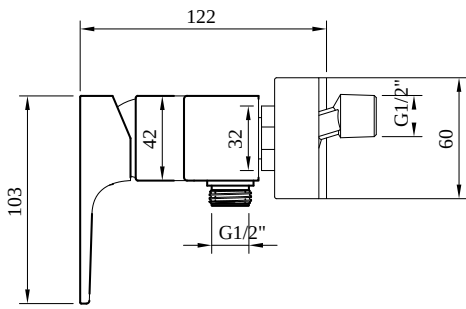

TAPS & FITTINGS ARCHITECTURA SQUARE

PRODUCT INFORMATION

1. POSITION

Article number	TVS12500100061
Article title	Villeroy & Boch Architectura Square Single-lever shower mixer, Chrome
Product designation	Single-lever shower mixer
Collection	Architectura Square
Assembly / Assembly type	wall-mounted
Scope of delivery	1 x tap fitting , 1 x S-connection 1 x installation instructions
Length in mm	122
Width in mm	210
Height in mm	112
Weight in kg	2,05
Material	Brass
Surface	glossy
Colour name	Chrome
EAN number	4062373755679
Spacing of connection spigots in mm	150
Material	Brass
Cartridge	Cartridge with ceramic discs
Handle position	Centre
Diameter of faucet body	42
Swivel aerator	No
Thermostat	No
Cool Tap	No

COLOUR

COLOUR DESIGNATION

Chrome

TECHNICAL DRAWINGS

TVS12500100061

FLOW CHART

EXPLOSION DRAWINGS

BILL OF MATERIALS

No.	Article No.	Description	Quantity
5	TVP00000102000	Cartridge	1
30	TVP00000905000	Check valve	1
2	TVP12500100061	Handle set	1
32	TVP12500400061	Cover plate	1