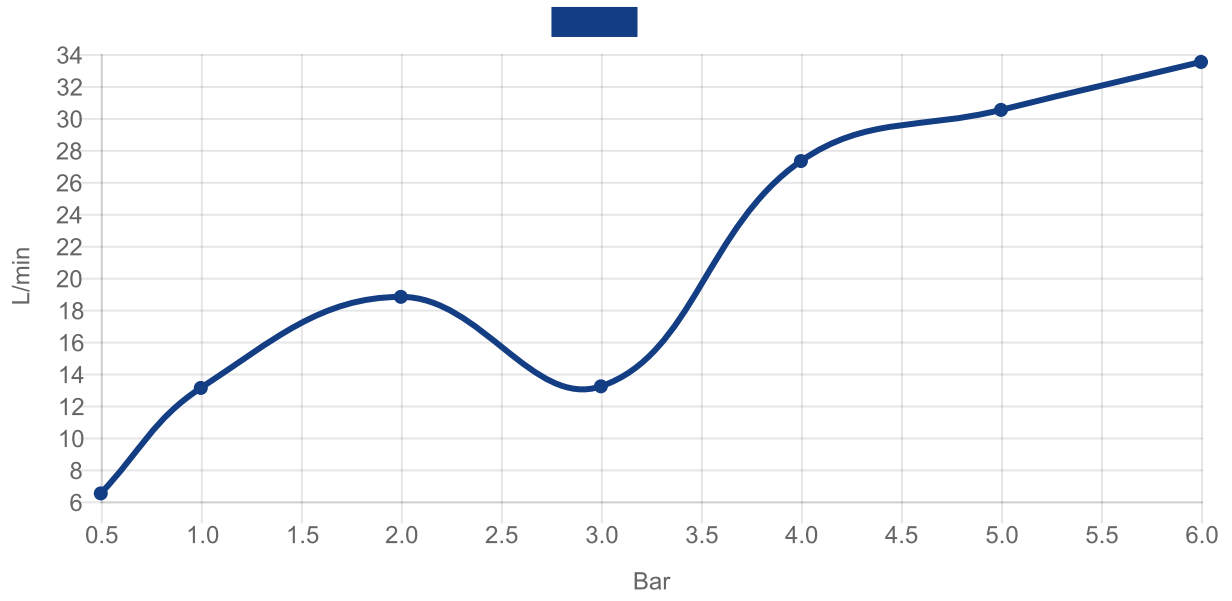

TAPS & FITTINGS ARCHITECTURA SQUARE

PRODUCT INFORMATION

1. POSITION

Article number	TVS12500100061
Article title	Villeroy & Boch Architectura Square Single-lever shower mixer, Chrome
Product designation	Single-lever shower mixer
Collection	Architectura Square
Assembly / Assembly type	wall-mounted
Scope of delivery	1 x tap fitting , 1 x S-connection 1 x installation instructions
Length in mm	122
Width in mm	210
Height in mm	112
Weight in kg	2,05
Material	Brass
Surface	glossy
Colour name	Chrome
EAN number	4062373755679
Spacing of connection spigots in mm	150
Material	Brass
Cartridge	Cartridge with ceramic discs
Handle position	Centre
Diameter of faucet body	42
Swivel aerator	No
Thermostat	No
Cool Tap	No

COLOUR

COLOUR DESIGNATION

Chrome

TECHNICAL DRAWINGS

TVS12500100061

FLOW CHART

EXPLOSION DRAWINGS

BILL OF MATERIALS

No.	Article No.	Description	Quantity
5	TVP00000102000	Cartridge	1
30	TVP00000905000	Check valve	1
2	TVP12500100061	Handle set	1
32	TVP12500400061	Cover plate	1