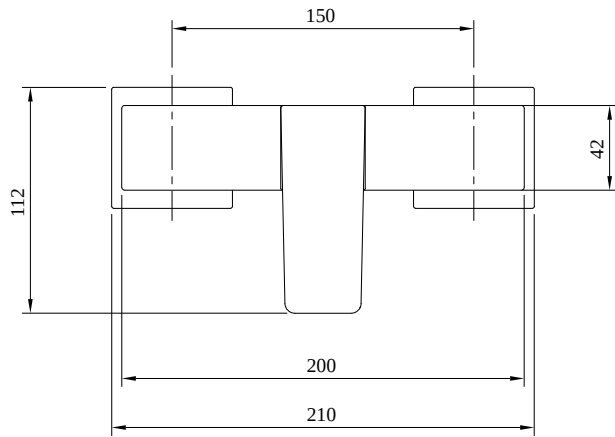

TAPS & FITTINGS ARCHITECTURA SQUARE

PRODUCT INFORMATION

1. POSITION

Article number	TVS12500100061
Article title	Villeroy & Boch Architectura Square Single-lever shower mixer, Chrome
Product designation	Single-lever shower mixer
Collection	Architectura Square
Assembly / Assembly type	wall-mounted
Scope of delivery	1 x tap fitting , 1 x S-connection 1 x installation instructions
Length in mm	122
Width in mm	210
Height in mm	112
Weight in kg	2,05
Material	Brass
Surface	glossy
Colour name	Chrome
EAN number	4062373755679
Spacing of connection spigots in mm	150
Material	Brass
Cartridge	Cartridge with ceramic discs
Handle position	Centre
Diameter of faucet body	42
Swivel aerator	No
Thermostat	No
Cool Tap	No

COLOUR

COLOUR DESIGNATION

Chrome

TECHNICAL DRAWINGS

TVS12500100061

FLOW CHART

EXPLOSION DRAWINGS

BILL OF MATERIALS

No.	Article No.	Description	Quantity
5	TVP00000102000	Cartridge	1
30	TVP00000905000	Check valve	1
2	TVP12500100061	Handle set	1
32	TVP12500400061	Cover plate	1