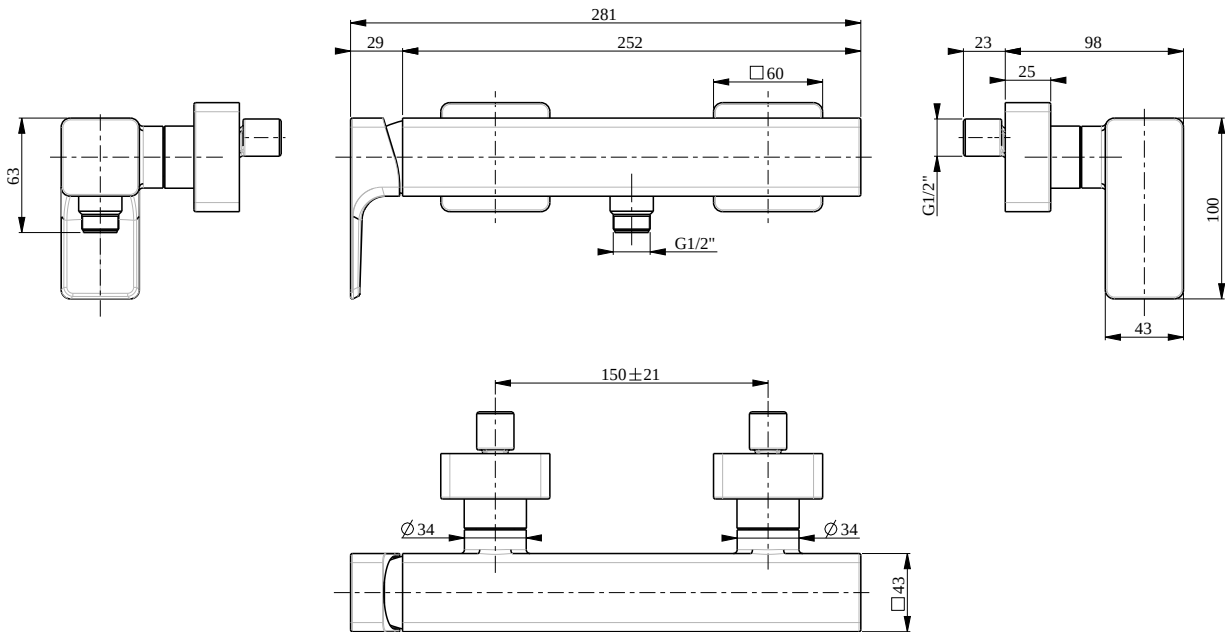

TAPS & FITTINGS SUBWAY 3.0

PRODUCT INFORMATION

1. POSITION

Article number	TVS11200100061
Article title	Villeroy & Boch Subway 3.0 Single-lever shower mixer, Chrome
Product designation	Single-lever shower mixer
Collection	Subway 3.0
Assembly / Assembly type	wall-mounted
Scope of delivery	1 x tap fitting , 1 x S-connection 1 x installation instructions
Length in mm	43
Width in mm	281
Height in mm	98
Weight in kg	2,43
Material	Brass
Surface	glossy
Colour name	Chrome
EAN number	4062373800591
Spacing of connection spigots in mm	150
Material	Brass
Cartridge	Cartridge with ceramic discs
Diameter of faucet body	43
Swivel aerator	No
Thermostat	No
Cool Tap	No

COLOUR

COLOUR DESIGNATION

Chrome

TECHNICAL DRAWINGS

TVS11200100061

EXPLOSION DRAWINGS

BILL OF MATERIALS

No.	Article No.	Description	Quantity
30	TVP11200600000	Check valve	1
2	TVP11200200061	Handle	1
5	TVP00013800000	Cartridge	1