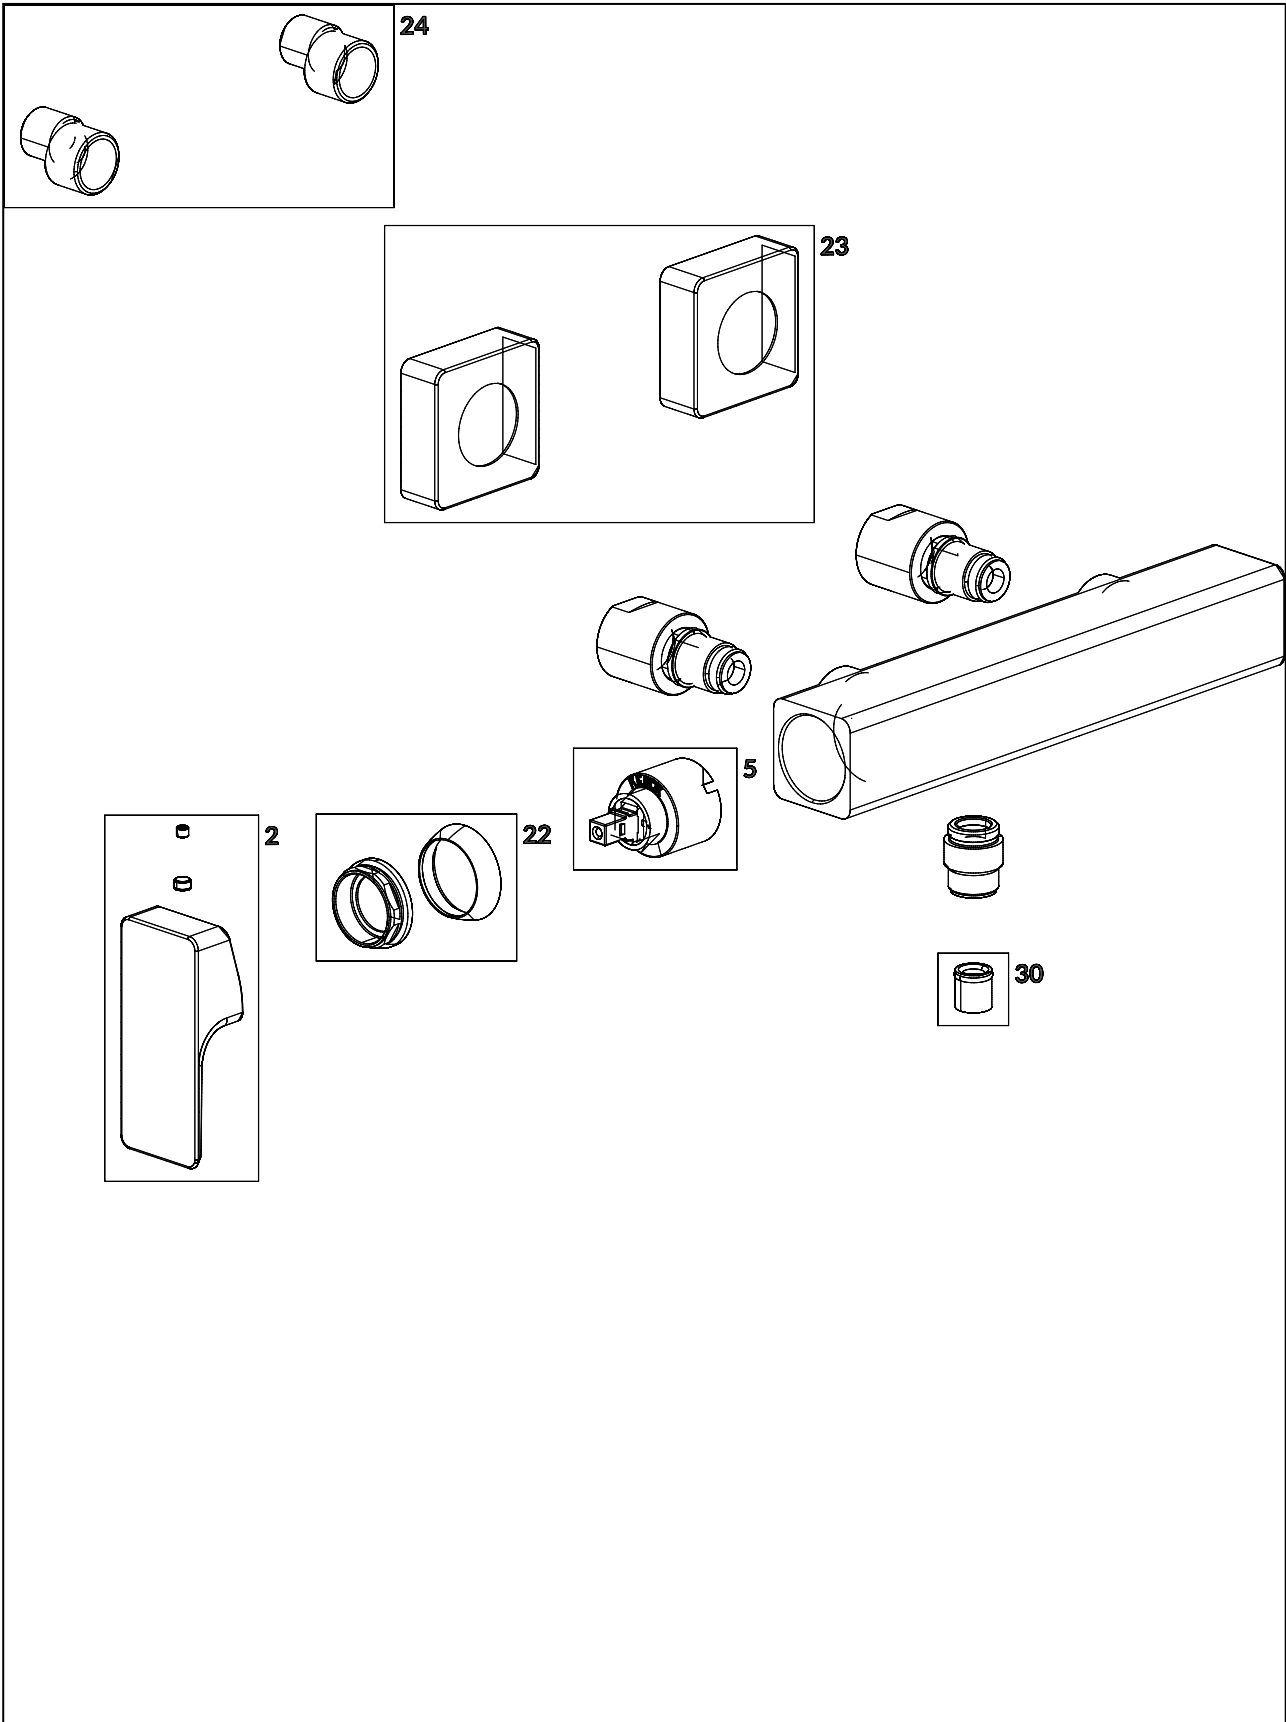

TAPS & FITTINGS SUBWAY 3.0

PRODUCT INFORMATION

1. POSITION

Article number	TVS11200100061
Article title	Villeroy & Boch Subway 3.0 Single-lever shower mixer, Chrome
Product designation	Single-lever shower mixer
Collection	Subway 3.0
Assembly / Assembly type	wall-mounted
Scope of delivery	1 x tap fitting , 1 x S-connection 1 x installation instructions
Length in mm	43
Width in mm	281
Height in mm	98
Weight in kg	2,43
Material	Brass
Surface	glossy
Colour name	Chrome
EAN number	4062373800591
Spacing of connection spigots in mm	150
Material	Brass
Cartridge	Cartridge with ceramic discs
Diameter of faucet body	43
Swivel aerator	No
Thermostat	No
Cool Tap	No

COLOUR

COLOUR DESIGNATION

Chrome

TECHNICAL DRAWINGS

TVS11200100061

EXPLOSION DRAWINGS

BILL OF MATERIALS

No.	Article No.	Description	Quantity
30	TVP11200600000	Check valve	1
2	TVP11200200061	Handle	1
5	TVP00013800000	Cartridge	1