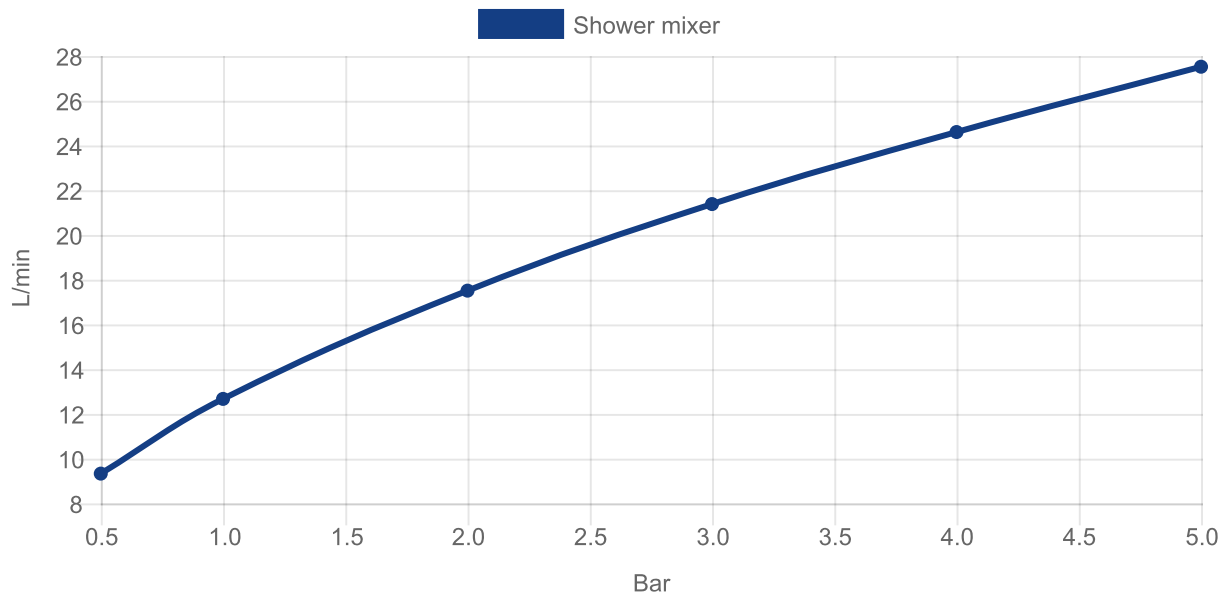

TAPS & FITTINGS DAWN

PRODUCT INFORMATION

1. POSITION

Article number	TVS10630115061
Article title	Villeroy & Boch Dawn Single-lever shower mixer, Chrome
Product designation	Single-lever shower mixer
Collection	Dawn
Assembly / Assembly type	wall-mounted
Scope of delivery	1 x tap fitting , 1 x S-connection 1 x installation instructions
Length in mm	88
Width in mm	274
Height in mm	111
Weight in kg	2,50
Material	Brass
Surface	glossy
Colour name	Chrome
EAN number	4051202571788
Spacing of connection spigots in mm	150
Material	Brass
Volume	10,44
Cartridge	Cartridge with ceramic discs
Connection dimensions	150
Swivel aerator	No
Water regulation	Water temperature is regulated 45° to each side
Thermostat	No
Cool Tap	No
Spray types	Comfort jet

COLOUR

COLOUR DESIGNATION

Chrome

TECHNICAL DRAWINGS

TVS10630115061

FLOW CHART

EXPLOSION DRAWINGS

BILL OF MATERIALS