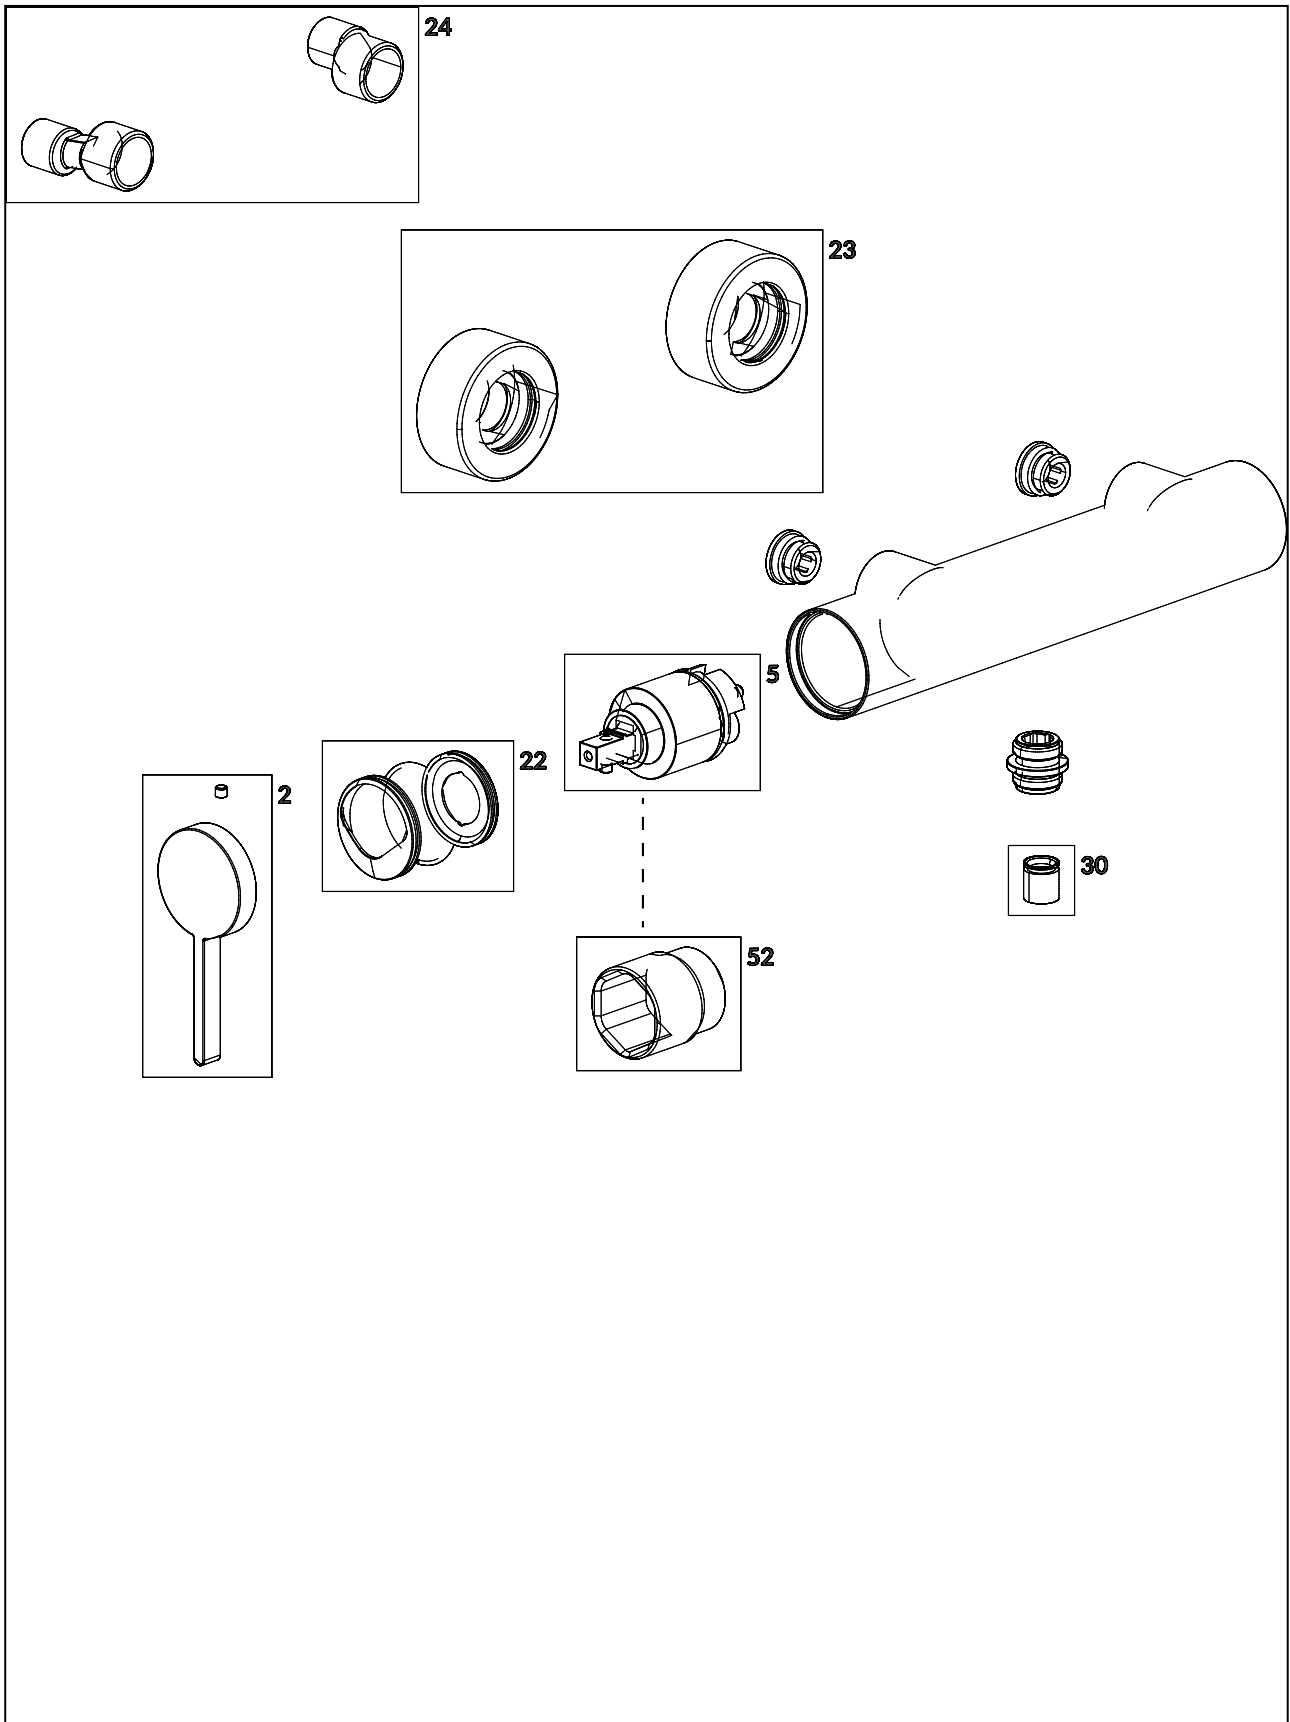

TAPS & FITTINGS DAWN

PRODUCT INFORMATION

1. POSITION

Article number	TVS10630115061
Article title	Villeroy & Boch Dawn Single-lever shower mixer, Chrome
Product designation	Single-lever shower mixer
Collection	Dawn
Assembly / Assembly type	wall-mounted
Scope of delivery	1 x tap fitting , 1 x S-connection 1 x installation instructions
Length in mm	88
Width in mm	274
Height in mm	111
Weight in kg	2,50
Material	Brass
Surface	glossy
Colour name	Chrome
EAN number	4051202571788
Spacing of connection spigots in mm	150
Material	Brass
Volume	10,44
Cartridge	Cartridge with ceramic discs
Connection dimensions	150
Swivel aerator	No
Water regulation	Water temperature is regulated 45° to each side
Thermostat	No
Cool Tap	No
Spray types	Comfort jet

COLOUR

COLOUR DESIGNATION

Chrome

TECHNICAL DRAWINGS

TVS10630115061

FLOW CHART

EXPLOSION DRAWINGS

BILL OF MATERIALS

No.	Article No.	Description	Quantity
5	TVP00000109000	Cartridge	1
30	TVP00000903000	Check valve	1
2	TVP10600409061	Handle set	1
52	TVR00000100000		1