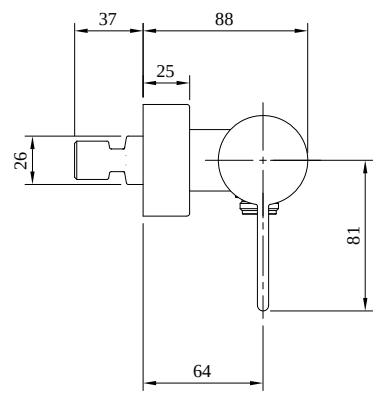

TAPS & FITTINGS DAWN

PRODUCT INFORMATION

1. POSITION

Article number	TVS10630115061
Article title	Villeroy & Boch Dawn Single-lever shower mixer, Chrome
Product designation	Single-lever shower mixer
Collection	Dawn
Assembly / Assembly type	wall-mounted
Scope of delivery	1 x tap fitting , 1 x S-connection 1 x installation instructions
Length in mm	88
Width in mm	274
Height in mm	111
Weight in kg	2,50
Material	Brass
Surface	glossy
Colour name	Chrome
EAN number	4051202571788
Spacing of connection spigots in mm	150
Material	Brass
Volume	10,44
Cartridge	Cartridge with ceramic discs
Connection dimensions	150
Swivel aerator	No
Water regulation	Water temperature is regulated 45° to each side
Thermostat	No
Cool Tap	No
Spray types	Comfort jet

COLOUR

COLOUR DESIGNATION

Chrome

TECHNICAL DRAWINGS

TVS10630115061

FLOW CHART

EXPLOSION DRAWINGS

BILL OF MATERIALS

No.	Article No.	Description	Quantity
5	TVP00000109000	Cartridge	1
30	TVP00000903000	Check valve	1
2	TVP10600409061	Handle set	1
52	TVR00000100000		1