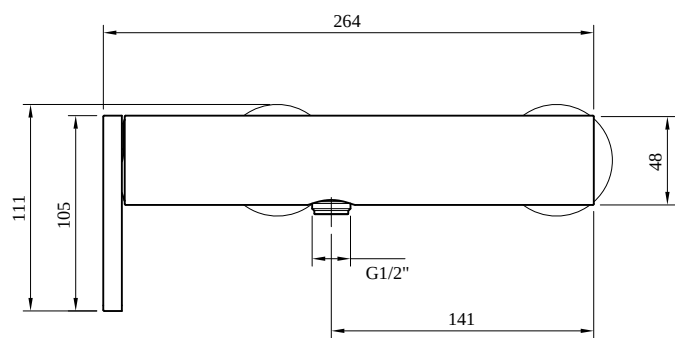

TAPS & FITTINGS DAWN

PRODUCT INFORMATION

1. POSITION

Article number	TVS10630115061
Article title	Villeroy & Boch Dawn Single-lever shower mixer, Chrome
Product designation	Single-lever shower mixer
Collection	Dawn
Assembly / Assembly type	wall-mounted
Scope of delivery	1 x tap fitting , 1 x S-connection 1 x installation instructions
Length in mm	88
Width in mm	274
Height in mm	111
Weight in kg	2,50
Material	Brass
Surface	glossy
Colour name	Chrome
EAN number	4051202571788
Spacing of connection spigots in mm	150
Material	Brass
Volume	10,44
Cartridge	Cartridge with ceramic discs
Connection dimensions	150
Swivel aerator	No
Water regulation	Water temperature is regulated 45° to each side
Thermostat	No
Cool Tap	No
Spray types	Comfort jet

COLOUR

COLOUR DESIGNATION

Chrome

TECHNICAL DRAWINGS

TVS10630115061

FLOW CHART

EXPLOSION DRAWINGS

BILL OF MATERIALS

No.	Article No.	Description	Quantity
5	TVP00000109000	Cartridge	1
30	TVP00000903000	Check valve	1
2	TVP10600409061	Handle set	1
52	TVR00000100000		1