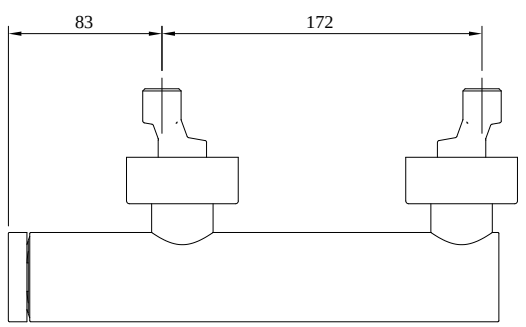

TAPS & FITTINGS DAWN

PRODUCT INFORMATION

1. POSITION

Article number	TVS10630115061
Article title	Villeroy & Boch Dawn Single-lever shower mixer, Chrome
Product designation	Single-lever shower mixer
Collection	Dawn
Assembly / Assembly type	wall-mounted
Scope of delivery	1 x tap fitting , 1 x S-connection 1 x installation instructions
Length in mm	88
Width in mm	274
Height in mm	111
Weight in kg	2,50
Material	Brass
Surface	glossy
Colour name	Chrome
EAN number	4051202571788
Spacing of connection spigots in mm	150
Material	Brass
Volume	10,44
Cartridge	Cartridge with ceramic discs
Connection dimensions	150
Swivel aerator	No
Water regulation	Water temperature is regulated 45° to each side
Thermostat	No
Cool Tap	No
Spray types	Comfort jet

COLOUR

COLOUR DESIGNATION

Chrome

TECHNICAL DRAWINGS

TVS10630115061

FLOW CHART

EXPLOSION DRAWINGS

BILL OF MATERIALS

No.	Article No.	Description	Quantity
5	TVP00000109000	Cartridge	1
30	TVP00000903000	Check valve	1
2	TVP10600409061	Handle set	1
52	TVR00000100000		1