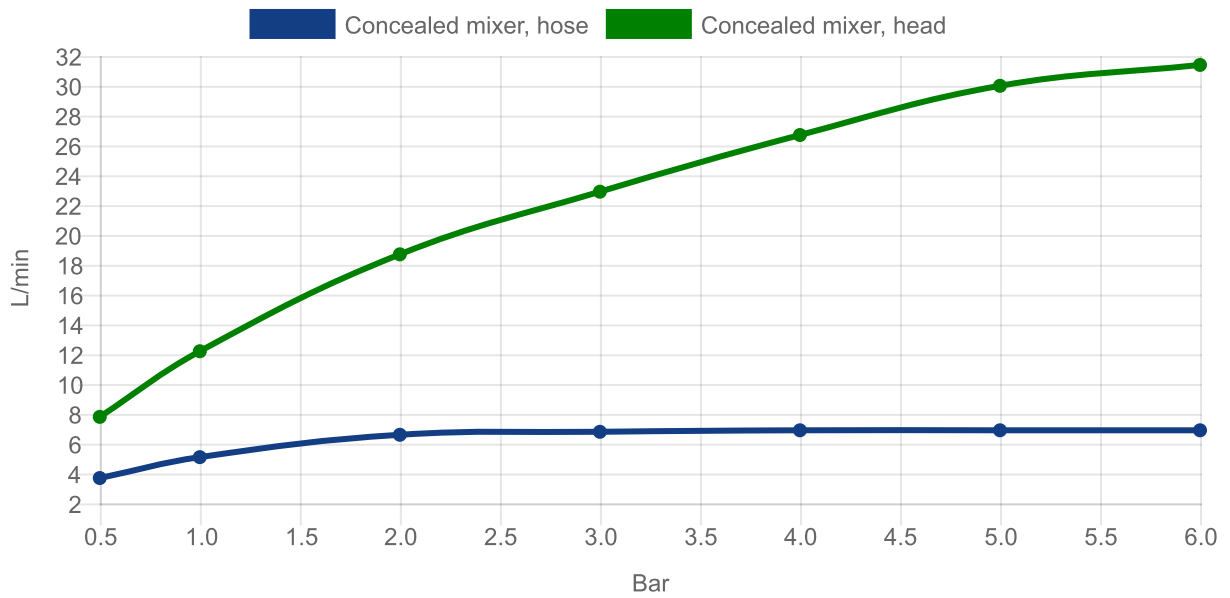

TAPS & FITTINGS O.NOVO START

PRODUCT INFORMATION

1. POSITION

Article number	TVS10535311061
Article title	Villeroy & Boch O.novo Start Concealed single-lever bath / shower mixer, Chrome
Product designation	Concealed single-lever bath / shower mixer
Collection	O.novo Start
Assembly / Assembly type	wall-mounted
Scope of delivery	1 x tap fitting , 1 x installation instructions
Length in mm	55
Width in mm	170
Height in mm	170
Weight in kg	1,44
Material	Brass
Surface	glossy
Colour name	Chrome
EAN number	4051202569051
Material	Brass
Volume	6,552
Cartridge	Cartridge with ceramic discs
Swivel aerator	No
Thermostat	No
Cool Tap	No
Spray types	Comfort jet

COLOUR

COLOUR DESIGNATION

Chrome

TECHNICAL DRAWINGS

TVS10535311061

FLOW CHART

EXPLOSION DRAWINGS

BILL OF MATERIALS