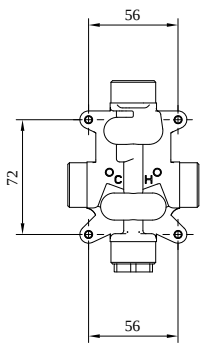

TAPS & FITTINGS O.NOVO START

PRODUCT INFORMATION

1. POSITION

Article number	TVS10535311061
Article title	Villeroy & Boch O.novo Start Concealed single-lever bath / shower mixer, Chrome
Product designation	Concealed single-lever bath / shower mixer
Collection	O.novo Start
Assembly / Assembly type	wall-mounted
Scope of delivery	1 x tap fitting , 1 x installation instructions
Length in mm	55
Width in mm	170
Height in mm	170
Weight in kg	1,44
Material	Brass
Surface	glossy
Colour name	Chrome
EAN number	4051202569051
Material	Brass
Volume	6,552
Cartridge	Cartridge with ceramic discs
Swivel aerator	No
Thermostat	No
Cool Tap	No
Spray types	Comfort jet

COLOUR

COLOUR DESIGNATION

Chrome

TECHNICAL DRAWINGS

TVS10535311061

FLOW CHART

EXPLOSION DRAWINGS

BILL OF MATERIALS

No.	Article No.	Description	Quantity
5	TVP00000112000	Cartridge	1
25	TVP00000815000	Button selector	1
2	TVP10500402061	Handle set	1
32	TVP00001010061	Cover plate	1