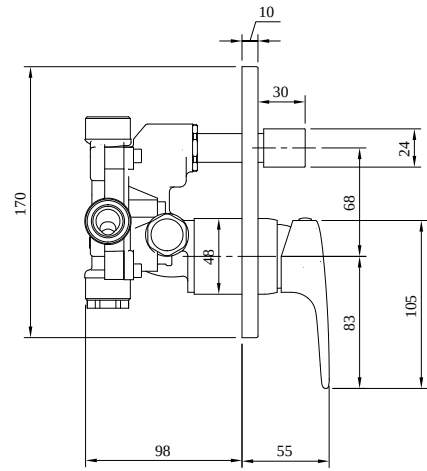

TAPS & FITTINGS O.NOVO START

PRODUCT INFORMATION

1. POSITION

Article number	TVS10535311061
Article title	Villeroy & Boch O.novo Start Concealed single-lever bath / shower mixer, Chrome
Product designation	Concealed single-lever bath / shower mixer
Collection	O.novo Start
Assembly / Assembly type	wall-mounted
Scope of delivery	1 x tap fitting , 1 x installation instructions
Length in mm	55
Width in mm	170
Height in mm	170
Weight in kg	1,44
Material	Brass
Surface	glossy
Colour name	Chrome
EAN number	4051202569051
Material	Brass
Volume	6,552
Cartridge	Cartridge with ceramic discs
Swivel aerator	No
Thermostat	No
Cool Tap	No
Spray types	Comfort jet

COLOUR

COLOUR DESIGNATION

Chrome

TECHNICAL DRAWINGS

TVS10535311061

FLOW CHART

EXPLOSION DRAWINGS

BILL OF MATERIALS

No.	Article No.	Description	Quantity
5	TVP00000112000	Cartridge	1
25	TVP00000815000	Button selector	1
2	TVP10500402061	Handle set	1
32	TVP00001010061	Cover plate	1