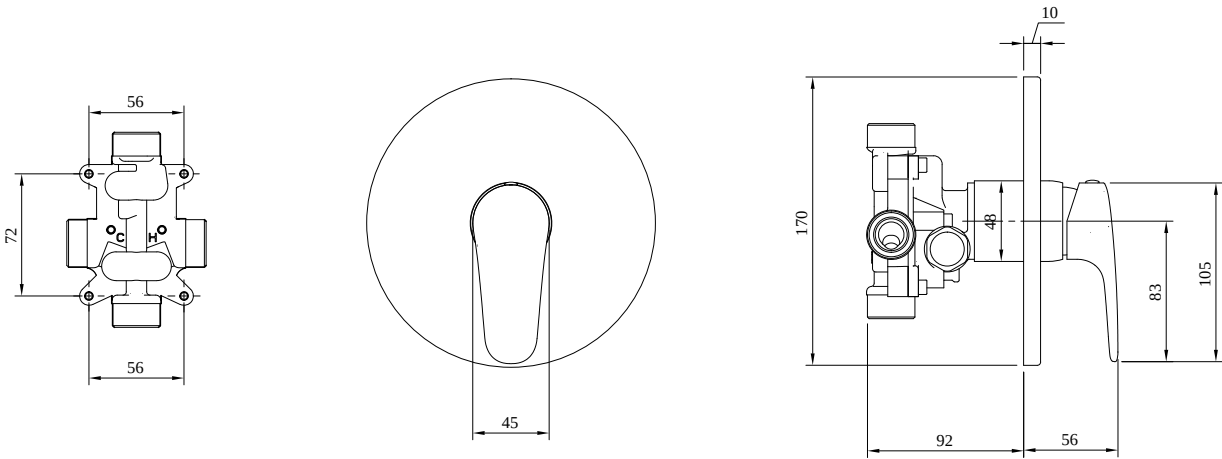

#### 1. POSITION

<b>Article number</b>	<b>TVS10535211061</b>
Article title	Villeroy & Boch O.novo Start Concealed single-lever bath / shower mixer, Chrome
Product designation	Concealed single-lever bath / shower mixer
Collection	O.novo Start
Assembly / Assembly type	wall-mounted
Scope of delivery	1 x tap fitting , 1 x installation instructions
Length in mm	56
Width in mm	170
Height in mm	170
Weight in kg	1,16
Material	Brass
Surface	glossy
Colour name	Chrome
EAN number	4051202569044
Material	Brass
Volume	4,974
Cartridge	Cartridge with ceramic discs
Swivel aerator	No
Thermostat	No
Cool Tap	No
Spray types	Comfort jet

#### COLOUR DESIGNATION

Chrome

TECHNICAL DRAWINGS

TVS10535211061

FLOW CHART

EXPLOSION DRAWINGS