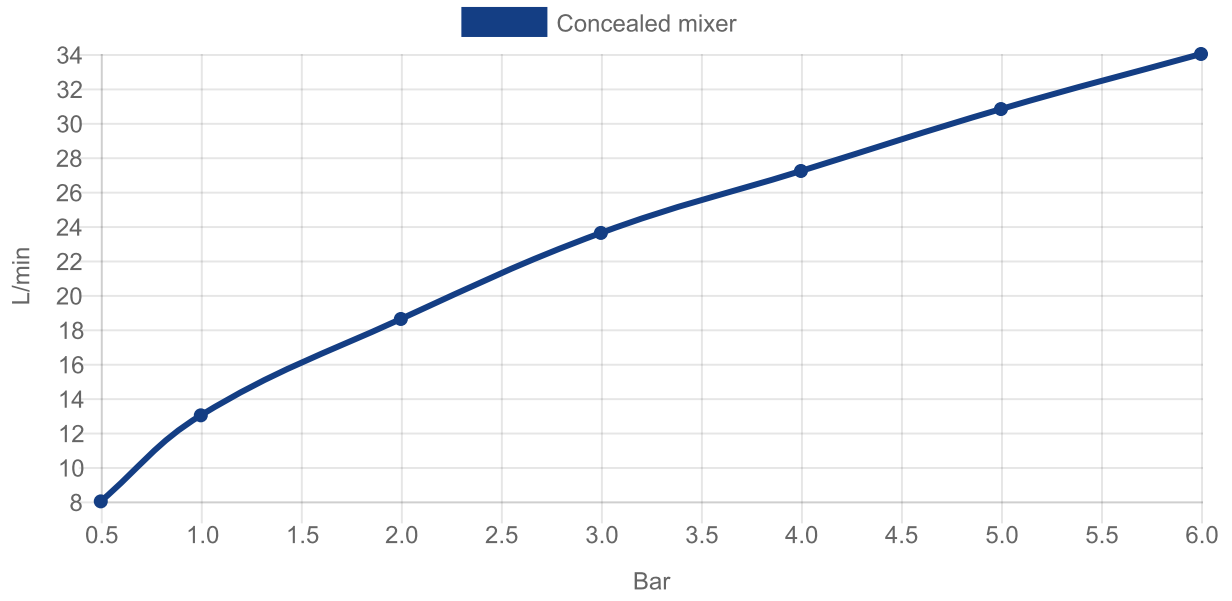

#### 1. POSITION

<b>Article number</b>	<b>TVS10535211061</b>
Article title	Villeroy & Boch O.novo Start Concealed single-lever bath / shower mixer, Chrome
Product designation	Concealed single-lever bath / shower mixer
Collection	O.novo Start
Assembly / Assembly type	wall-mounted
Scope of delivery	1 x tap fitting , 1 x installation instructions
Length in mm	56
Width in mm	170
Height in mm	170
Weight in kg	1,16
Material	Brass
Surface	glossy
Colour name	Chrome
EAN number	4051202569044
Material	Brass
Volume	4,974
Cartridge	Cartridge with ceramic discs
Swivel aerator	No
Thermostat	No
Cool Tap	No
Spray types	Comfort jet

### COLOUR

#### COLOUR DESIGNATION

Chrome

TECHNICAL DRAWINGS

TVS10535211061

FLOW CHART

EXPLOSION DRAWINGS