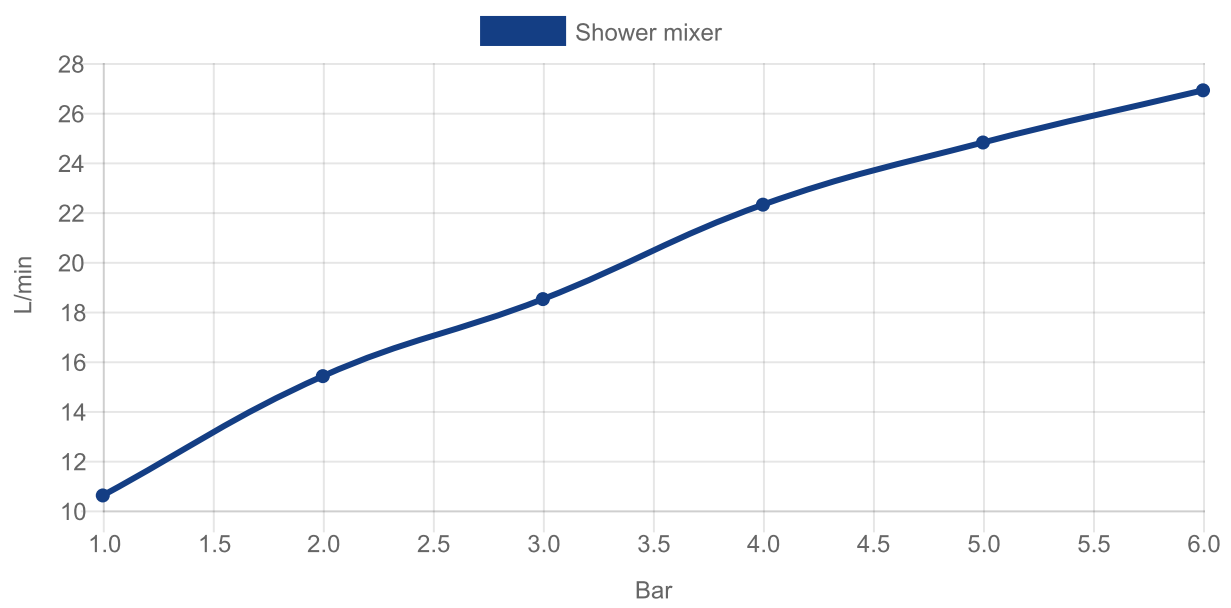

TAPS & FITTINGS O.NOVO START

PRODUCT INFORMATION

1. POSITION

Article number	TVS10530111061
Article title	Villeroy & Boch O.novo Start Single-lever shower mixer, Chrome
Product designation	Single-lever shower mixer
Collection	O.novo Start
Assembly / Assembly type	wall-mounted
Scope of delivery	1 x tap fitting , 1 x S-connection 1 x installation instructions
Length in mm	128
Width in mm	215
Height in mm	123
Weight in kg	1,12
Material	Brass
Surface	glossy
Colour name	Chrome
EAN number	4051202569020
Spacing of connection spigots in mm	150
Material	Brass
Volume	4,974
Cartridge	Cartridge with ceramic discs
Swivel aerator	No
Thermostat	No
Cool Tap	No
Spray types	Comfort jet

COLOUR

COLOUR DESIGNATION

Chrome

FLOW CHART

EXPLOSION DRAWINGS

BILL OF MATERIALS

No.	Article No.	Description	Quantity
5	TVP00000102000	Cartridge	1
30	TVP00000905000	Check valve	1
2	TVP10500402061	Handle set	1
32	TVP00002200061	Cover plate	1