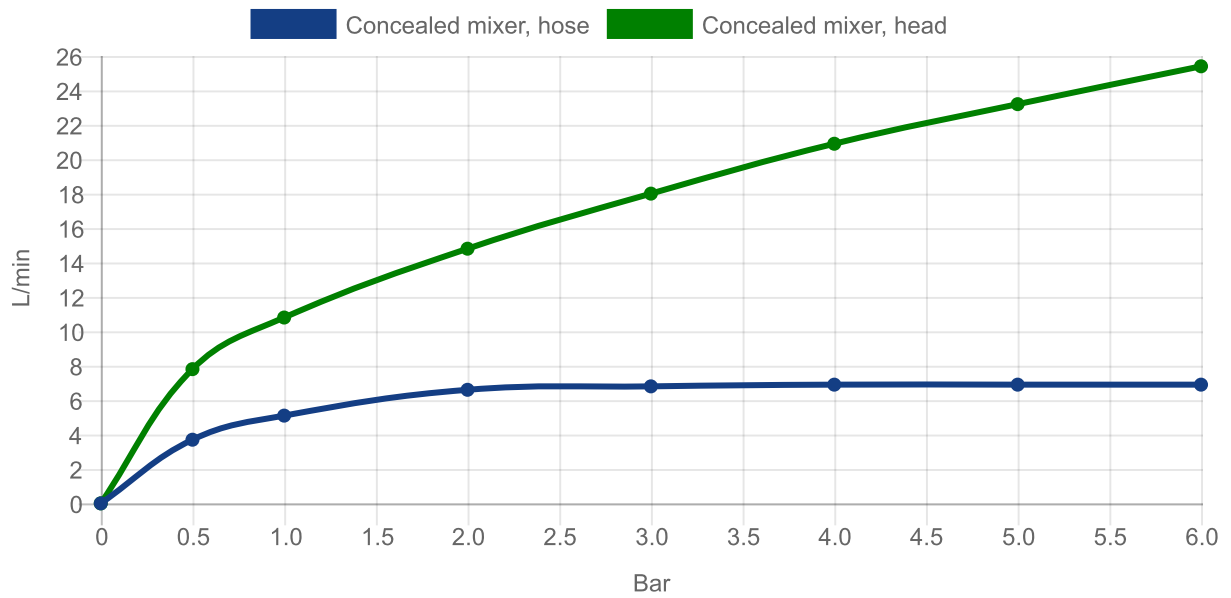

#### 1. POSITION

<b>Article number</b>	<b>TVS10435300061</b>
Article title	Villeroy & Boch O.novo Concealed single-lever bath / shower mixer, Chrome
Product designation	Concealed single-lever bath / shower mixer
Collection	O.novo
Assembly / Assembly type	wall-mounted
Scope of delivery	1 x tap fitting , 1 x installation instructions
Length in mm	46
Width in mm	170
Height in mm	170
Weight in kg	1,70
Material	Brass
Surface	glossy
Colour name	Chrome
EAN number	4051202466589
Material	Brass
Volume	6,552
Cartridge	Cartridge with ceramic discs
Swivel aerator	No
Thermostat	No
Cool Tap	No

### COLOUR

#### COLOUR DESIGNATION

Chrome

TECHNICAL DRAWINGS

TVS10435300061

## FLOW CHART

EXPLOSION DRAWINGS