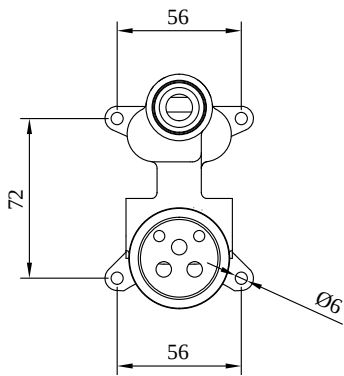

#### 1. POSITION

<b>Article number</b>	<b>TVS10435300061</b>
Article title	Villeroy & Boch O.novo Concealed single-lever bath / shower mixer, Chrome
Product designation	Concealed single-lever bath / shower mixer
Collection	O.novo
Assembly / Assembly type	wall-mounted
Scope of delivery	1 x tap fitting , 1 x installation instructions
Length in mm	46
Width in mm	170
Height in mm	170
Weight in kg	1,70
Material	Brass
Surface	glossy
Colour name	Chrome
EAN number	4051202466589
Material	Brass
Volume	6,552
Cartridge	Cartridge with ceramic discs
Swivel aerator	No
Thermostat	No
Cool Tap	No

#### COLOUR DESIGNATION

Chrome

TECHNICAL DRAWINGS

TVS10435300061

## BILL OF MATERIALS

No.	Article No.	Description	Quantity
5	TVP00000102000	Cartridge	1
36	TVP00000804000	Diverter	1
2	TVP10400410061	Handle set	1
32	TVP00001010061	Cover plate	1
25	TVP00000815000	Button selector	1