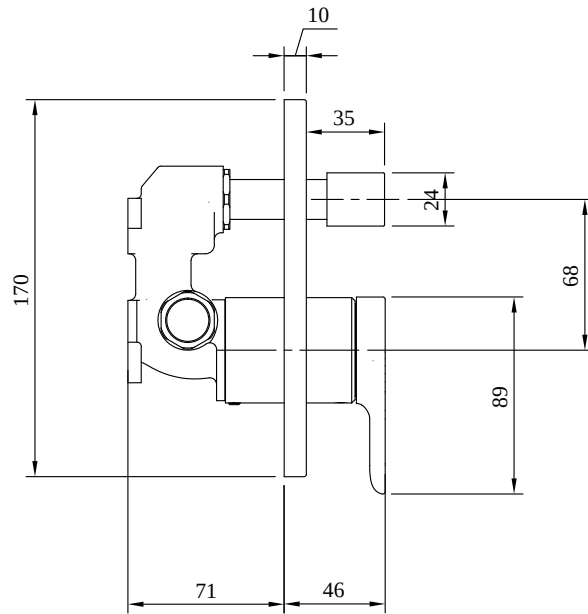

#### 1. POSITION

<b>Article number</b>	<b>TVS10435300061</b>
Article title	Villeroy & Boch O.novo Concealed single-lever bath / shower mixer, Chrome
Product designation	Concealed single-lever bath / shower mixer
Collection	O.novo
Assembly / Assembly type	wall-mounted
Scope of delivery	1 x tap fitting , 1 x installation instructions
Length in mm	46
Width in mm	170
Height in mm	170
Weight in kg	1,70
Material	Brass
Surface	glossy
Colour name	Chrome
EAN number	4051202466589
Material	Brass
Volume	6,552
Cartridge	Cartridge with ceramic discs
Swivel aerator	No
Thermostat	No
Cool Tap	No

#### COLOUR DESIGNATION

Chrome

TECHNICAL DRAWINGS

TVS10435300061

## FLOW CHART

EXPLOSION DRAWINGS

## BILL OF MATERIALS

No.	Article No.	Description	Quantity
5	TVP00000102000	Cartridge	1
36	TVP00000804000	Diverter	1
2	TVP10400410061	Handle set	1
32	TVP00001010061	Cover plate	1
25	TVP00000815000	Button selector	1