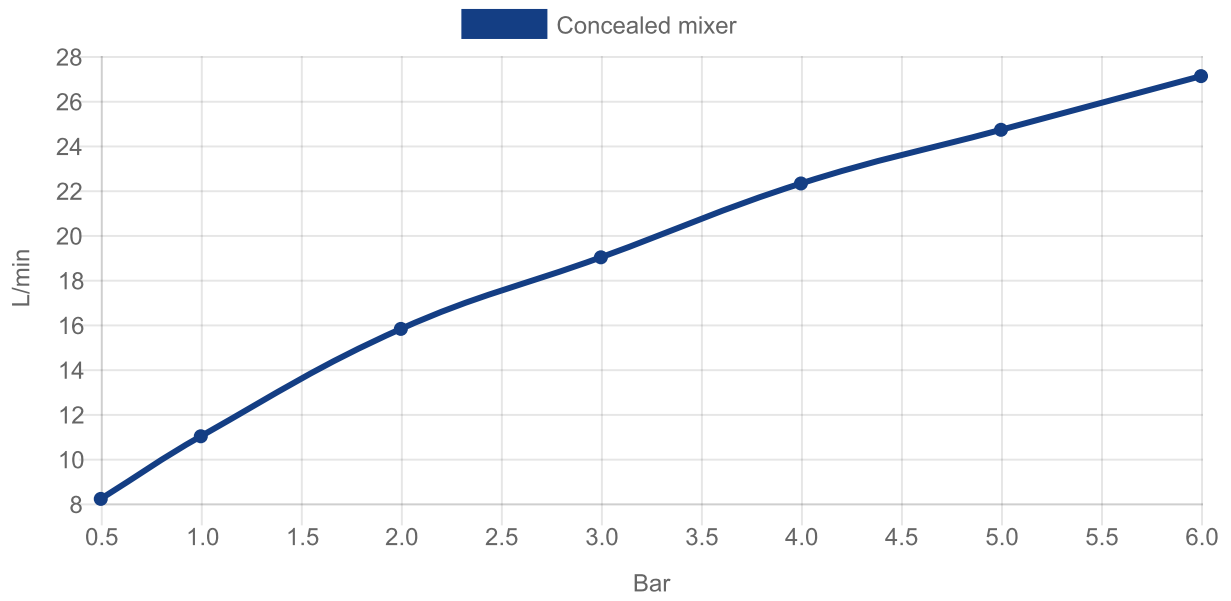

TAPS & FITTINGS O.NOVO

PRODUCT INFORMATION

1. POSITION

Article number	TVS10435200061
Article title	Villeroy & Boch O.novo Concealed single-lever bath / shower mixer, Chrome
Product designation	Concealed single-lever bath / shower mixer
Collection	O.novo
Assembly / Assembly type	wall-mounted
Scope of delivery	1 x tap fitting , 1 x installation instructions
Length in mm	41
Width in mm	170
Height in mm	170
Weight in kg	1,22
Material	Brass
Surface	glossy
Colour name	Chrome
EAN number	4051202466572
Material	Brass
Volume	6,552
Cartridge	Cartridge with ceramic discs
Swivel aerator	No
Thermostat	No
Cool Tap	No

COLOUR

COLOUR DESIGNATION

Chrome

TECHNICAL DRAWINGS

TVS10435200061

FLOW CHART

EXPLOSION DRAWINGS

BILL OF MATERIALS

No.	Article No.	Description	Quantity
5	TVP00000102000	Cartridge	1
2	TVP10400410061	Handle set	1
32	TVP00001009061	Cover plate	1