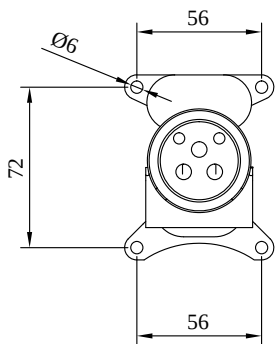

TAPS & FITTINGS O.NOVO

PRODUCT INFORMATION

1. POSITION

Article number	TVS10435200061
Article title	Villeroy & Boch O.novo Concealed single-lever bath / shower mixer, Chrome
Product designation	Concealed single-lever bath / shower mixer
Collection	O.novo
Assembly / Assembly type	wall-mounted
Scope of delivery	1 x tap fitting , 1 x installation instructions
Length in mm	41
Width in mm	170
Height in mm	170
Weight in kg	1,22
Material	Brass
Surface	glossy
Colour name	Chrome
EAN number	4051202466572
Material	Brass
Volume	6,552
Cartridge	Cartridge with ceramic discs
Swivel aerator	No
Thermostat	No
Cool Tap	No

COLOUR

COLOUR DESIGNATION

Chrome

TECHNICAL DRAWINGS

TVS10435200061

FLOW CHART

EXPLOSION DRAWINGS

BILL OF MATERIALS

No.	Article No.	Description	Quantity
5	TVP00000102000	Cartridge	1
2	TVP10400410061	Handle set	1
32	TVP00001009061	Cover plate	1