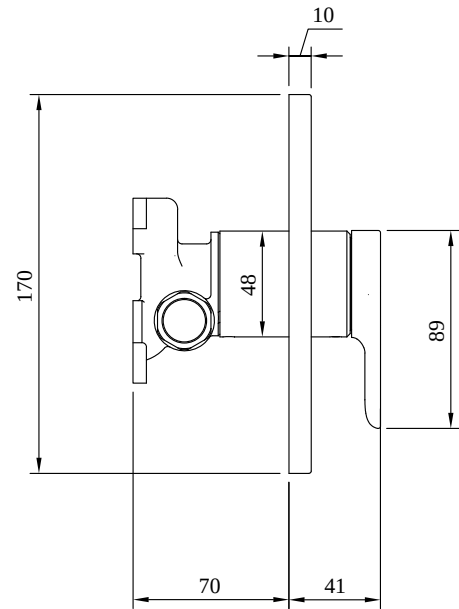

TAPS & FITTINGS O.NOVO

PRODUCT INFORMATION

1. POSITION

Article number	TVS10435200061
Article title	Villeroy & Boch O.novo Concealed single-lever bath / shower mixer, Chrome
Product designation	Concealed single-lever bath / shower mixer
Collection	O.novo
Assembly / Assembly type	wall-mounted
Scope of delivery	1 x tap fitting , 1 x installation instructions
Length in mm	41
Width in mm	170
Height in mm	170
Weight in kg	1,22
Material	Brass
Surface	glossy
Colour name	Chrome
EAN number	4051202466572
Material	Brass
Volume	6,552
Cartridge	Cartridge with ceramic discs
Swivel aerator	No
Thermostat	No
Cool Tap	No

COLOUR

COLOUR DESIGNATION

Chrome

TECHNICAL DRAWINGS

TVS10435200061

FLOW CHART

EXPLOSION DRAWINGS

BILL OF MATERIALS

No.	Article No.	Description	Quantity
5	TVP00000102000	Cartridge	1
2	TVP10400410061	Handle set	1
32	TVP00001009061	Cover plate	1