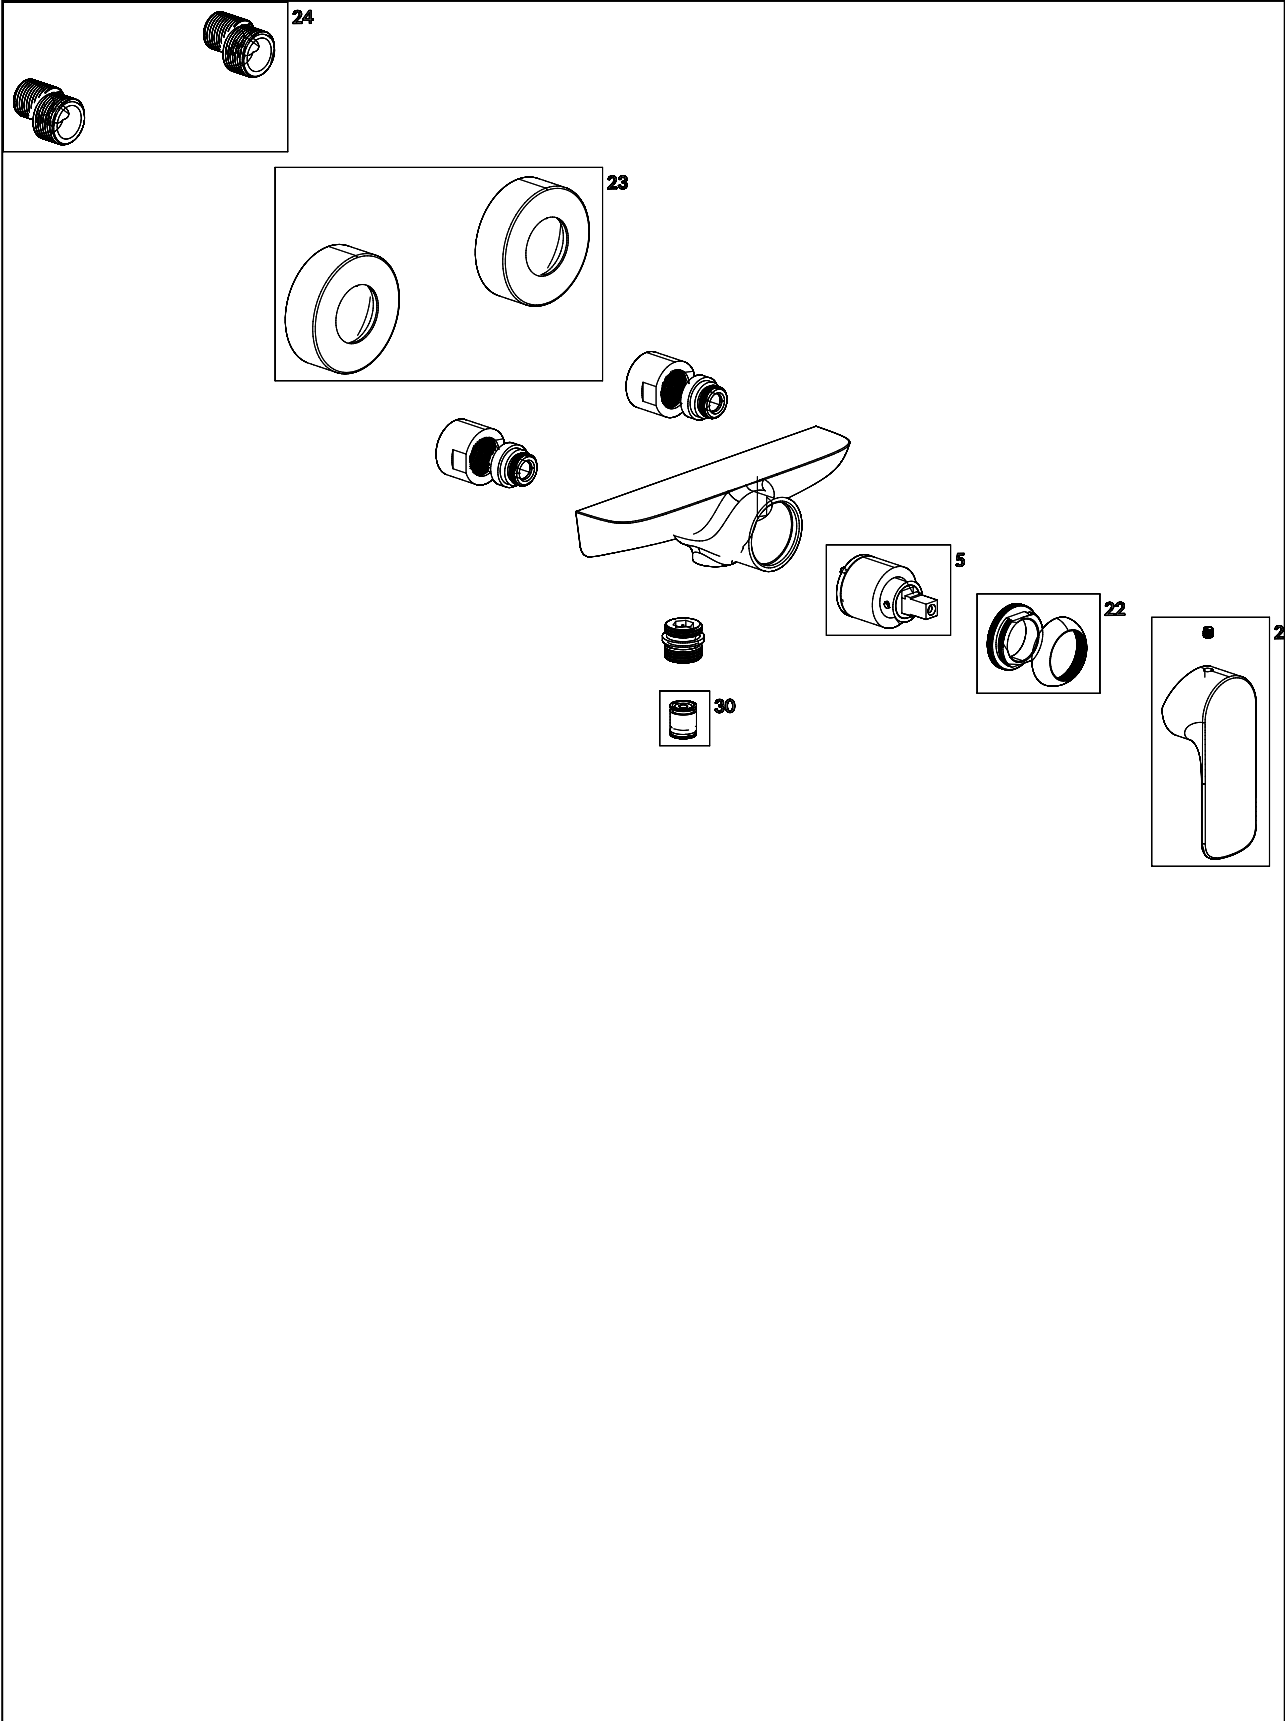

TAPS & FITTINGS O.NOVO

PRODUCT INFORMATION

1. POSITION

Article number	TVS10400100061
Article title	Villeroy & Boch O.novo Single-lever shower mixer, Chrome
Product designation	Single-lever shower mixer
Collection	O.novo
Assembly / Assembly type	wall-mounted
Scope of delivery	1 x tap fitting , 1 x S-connection 1 x installation instructions
Length in mm	131
Width in mm	218
Height in mm	126
Weight in kg	1,06
Material	Brass
Surface	glossy
Colour name	Chrome
EAN number	4051202916671
Spacing of connection spigots in mm	150
Material	Brass
Volume	6,868
Cartridge	Cartridge with ceramic discs
Swivel aerator	No
Thermostat	No
Cool Tap	No

COLOUR

COLOUR DESIGNATION

Chrome

TECHNICAL DRAWINGS

TVS10400100061

FLOW CHART

EXPLOSION DRAWINGS

BILL OF MATERIALS

No.	Article No.	Description	Quantity
5	TVP00000102000	Cartridge	1
30	TVP00000905000	Check valve	1
2	TVP10400409061	Handle set	1
32	TVP00002300061	Cover plate	1