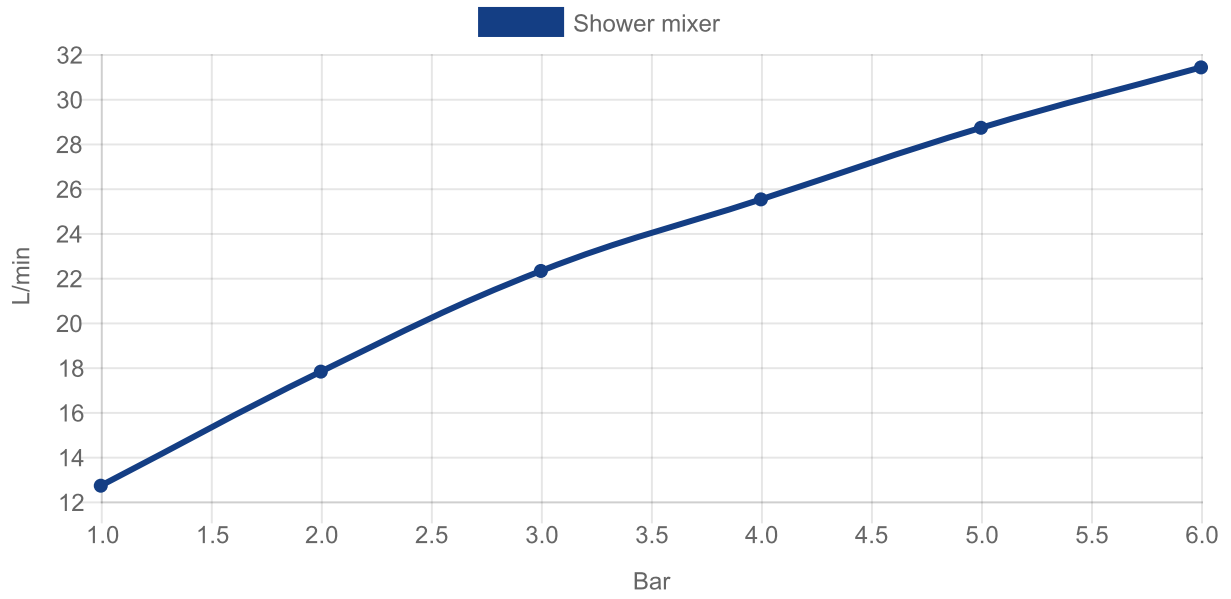

TAPS & FITTINGS O.NOVO

PRODUCT INFORMATION

1. POSITION

Article number	TVS10400100061
Article title	Villeroy & Boch O.novo Single-lever shower mixer, Chrome
Product designation	Single-lever shower mixer
Collection	O.novo
Assembly / Assembly type	wall-mounted
Scope of delivery	1 x tap fitting , 1 x S-connection 1 x installation instructions
Length in mm	131
Width in mm	218
Height in mm	126
Weight in kg	1,06
Material	Brass
Surface	glossy
Colour name	Chrome
EAN number	4051202916671
Spacing of connection spigots in mm	150
Material	Brass
Volume	6,868
Cartridge	Cartridge with ceramic discs
Swivel aerator	No
Thermostat	No
Cool Tap	No

COLOUR

COLOUR DESIGNATION

Chrome

TECHNICAL DRAWINGS

TVS10400100061

FLOW CHART

EXPLOSION DRAWINGS

BILL OF MATERIALS