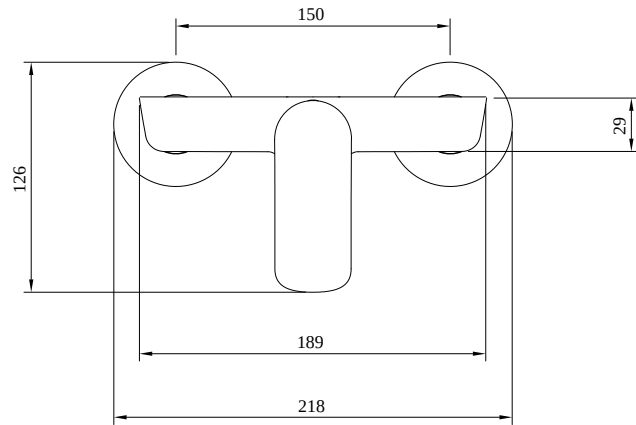

TAPS & FITTINGS O.NOVO

PRODUCT INFORMATION

1. POSITION

Article number	TVS10400100061
Article title	Villeroy & Boch O.novo Single-lever shower mixer, Chrome
Product designation	Single-lever shower mixer
Collection	O.novo
Assembly / Assembly type	wall-mounted
Scope of delivery	1 x tap fitting , 1 x S-connection 1 x installation instructions
Length in mm	131
Width in mm	218
Height in mm	126
Weight in kg	1,06
Material	Brass
Surface	glossy
Colour name	Chrome
EAN number	4051202916671
Spacing of connection spigots in mm	150
Material	Brass
Volume	6,868
Cartridge	Cartridge with ceramic discs
Swivel aerator	No
Thermostat	No
Cool Tap	No

COLOUR

COLOUR DESIGNATION

Chrome

TECHNICAL DRAWINGS

TVS10400100061

FLOW CHART

EXPLOSION DRAWINGS

BILL OF MATERIALS

No.	Article No.	Description	Quantity
5	TVP00000102000	Cartridge	1
30	TVP00000905000	Check valve	1
2	TVP10400409061	Handle set	1
32	TVP00002300061	Cover plate	1