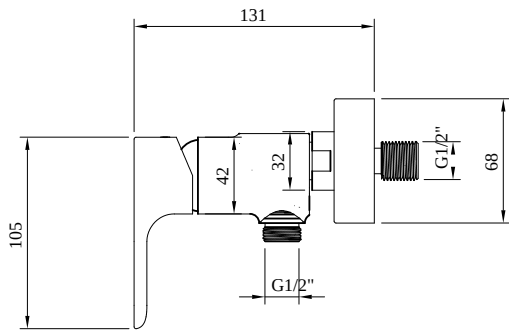

TAPS & FITTINGS O.NOVO

PRODUCT INFORMATION

1. POSITION

Article number	TVS10400100061
Article title	Villeroy & Boch O.novo Single-lever shower mixer, Chrome
Product designation	Single-lever shower mixer
Collection	O.novo
Assembly / Assembly type	wall-mounted
Scope of delivery	1 x tap fitting , 1 x S-connection 1 x installation instructions
Length in mm	131
Width in mm	218
Height in mm	126
Weight in kg	1,06
Material	Brass
Surface	glossy
Colour name	Chrome
EAN number	4051202916671
Spacing of connection spigots in mm	150
Material	Brass
Volume	6,868
Cartridge	Cartridge with ceramic discs
Swivel aerator	No
Thermostat	No
Cool Tap	No

COLOUR

COLOUR DESIGNATION

Chrome

TECHNICAL DRAWINGS

TVS10400100061

FLOW CHART

EXPLOSION DRAWINGS

BILL OF MATERIALS

No.	Article No.	Description	Quantity
5	TVP00000102000	Cartridge	1
30	TVP00000905000	Check valve	1
2	TVP10400409061	Handle set	1
32	TVP00002300061	Cover plate	1