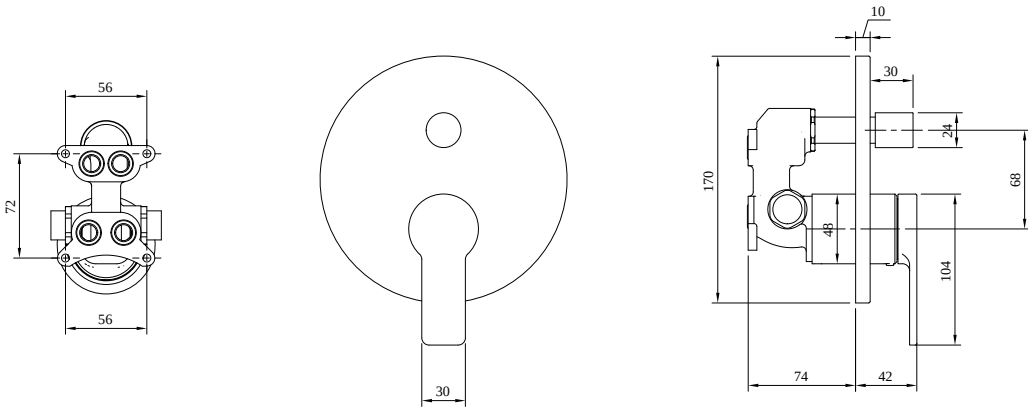

TECHNICAL DRAWINGS

TVS10335300061