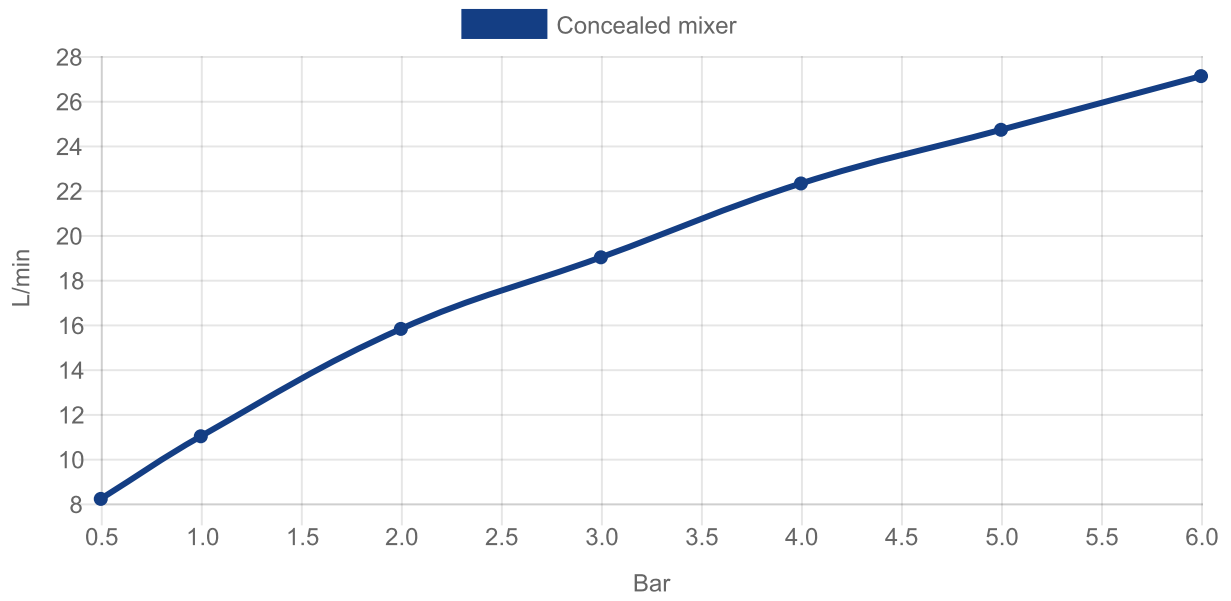

#### 1. POSITION

<b>Article number</b>	<b>TVS10335200061</b>
Article title	Villeroy & Boch Architectura Concealed single-lever bath / shower mixer, Chrome
Product designation	Concealed single-lever bath / shower mixer
Collection	Architectura
Assembly / Assembly type	wall-mounted
Scope of delivery	1 x tap fitting , 1 x installation instructions
Length in mm	36
Width in mm	170
Height in mm	170
Weight in kg	1,20
Material	Brass
Surface	glossy
Colour name	Chrome
EAN number	4051202466497
Material	Brass
Volume	6,552
Cartridge	Cartridge with ceramic discs
Swivel aerator	No
Thermostat	No
Cool Tap	No

### COLOUR

#### COLOUR DESIGNATION

Chrome

TECHNICAL DRAWINGS

TVS10335200061

## FLOW CHART

EXPLOSION DRAWINGS

**BILL OF MATERIALS**

No.	Article No.	Description	Quantity
5	TVP00000102000	Cartridge	1
2	TVP10300408061	Handle set	1
32	TVP00001009061	Cover plate	1