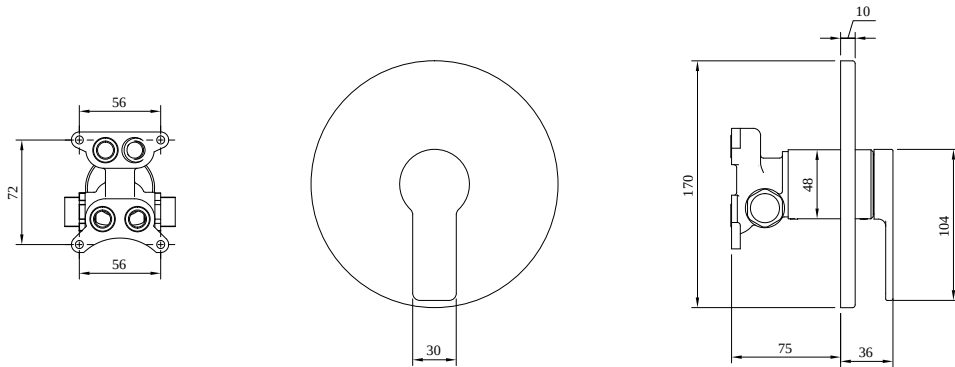

TECHNICAL DRAWINGS

TVS10335200061