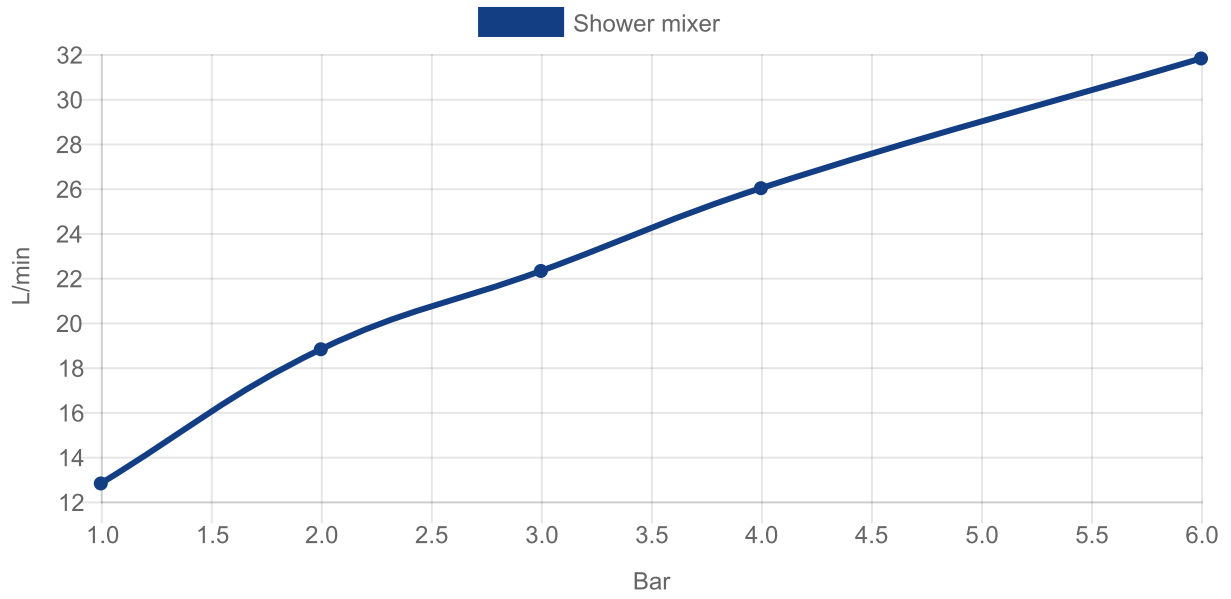

TAPS & FITTINGS ARCHITECTURA

PRODUCT INFORMATION

1. POSITION

Article number	TVS10300100061
Article title	Villeroy & Boch Architectura Single-lever shower mixer, Chrome
Product designation	Single-lever shower mixer
Collection	Architectura
Assembly / Assembly type	wall-mounted
Scope of delivery	1 x tap fitting , 1 x S-connection 1 x installation instructions
Length in mm	137
Width in mm	218
Height in mm	130
Weight in kg	1,38
Material	Brass
Surface	glossy
Colour name	Chrome
EAN number	4062373655115
Spacing of connection spigots in mm	150
Material	Brass
Volume	6,868
Cartridge	Cartridge with ceramic discs
Swivel aerator	No
Thermostat	No
Cool Tap	No

COLOUR

COLOUR DESIGNATION

Chrome

TECHNICAL DRAWINGS

TVS10300100061

FLOW CHART

EXPLOSION DRAWINGS

BILL OF MATERIALS