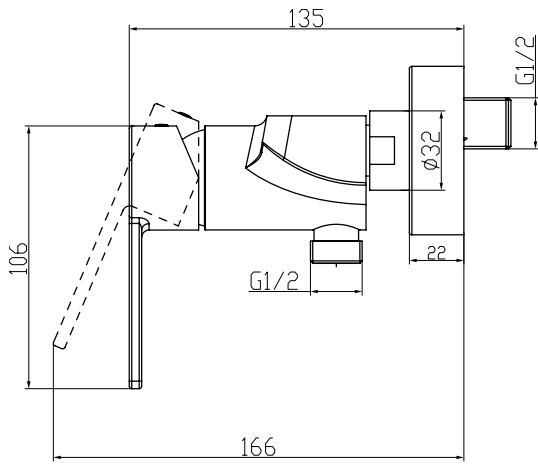

TAPS & FITTINGS ARCHITECTURA

PRODUCT INFORMATION

1. POSITION

Article number	TVS10300100061
Article title	Villeroy & Boch Architectura Single-lever shower mixer, Chrome
Product designation	Single-lever shower mixer
Collection	Architectura
Assembly / Assembly type	wall-mounted
Scope of delivery	1 x tap fitting , 1 x S-connection 1 x installation instructions
Length in mm	137
Width in mm	218
Height in mm	130
Weight in kg	1,38
Material	Brass
Surface	glossy
Colour name	Chrome
EAN number	4062373655115
Spacing of connection spigots in mm	150
Material	Brass
Volume	6,868
Cartridge	Cartridge with ceramic discs
Swivel aerator	No
Thermostat	No
Cool Tap	No

COLOUR

COLOUR DESIGNATION

Chrome

TECHNICAL DRAWINGS

TVS10300100061

FLOW CHART

EXPLOSION DRAWINGS

BILL OF MATERIALS

No.	Article No.	Description	Quantity
5	TVP00000102000	Cartridge	1
30	TVP00000905000	Check valve	1
2	TVP10400500061	Handle set	1