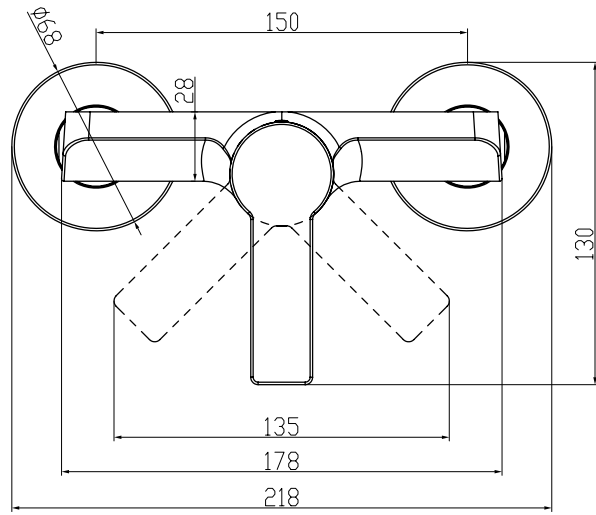

TAPS & FITTINGS ARCHITECTURA

PRODUCT INFORMATION

1. POSITION

Article number	TVS10300100061
Article title	Villeroy & Boch Architectura Single-lever shower mixer, Chrome
Product designation	Single-lever shower mixer
Collection	Architectura
Assembly / Assembly type	wall-mounted
Scope of delivery	1 x tap fitting , 1 x S-connection 1 x installation instructions
Length in mm	137
Width in mm	218
Height in mm	130
Weight in kg	1,38
Material	Brass
Surface	glossy
Colour name	Chrome
EAN number	4062373655115
Spacing of connection spigots in mm	150
Material	Brass
Volume	6,868
Cartridge	Cartridge with ceramic discs
Swivel aerator	No
Thermostat	No
Cool Tap	No

COLOUR

COLOUR DESIGNATION

Chrome

TECHNICAL DRAWINGS

TVS10300100061

FLOW CHART

EXPLOSION DRAWINGS

BILL OF MATERIALS

No.	Article No.	Description	Quantity
5	TVP00000102000	Cartridge	1
30	TVP00000905000	Check valve	1
2	TVP10400500061	Handle set	1