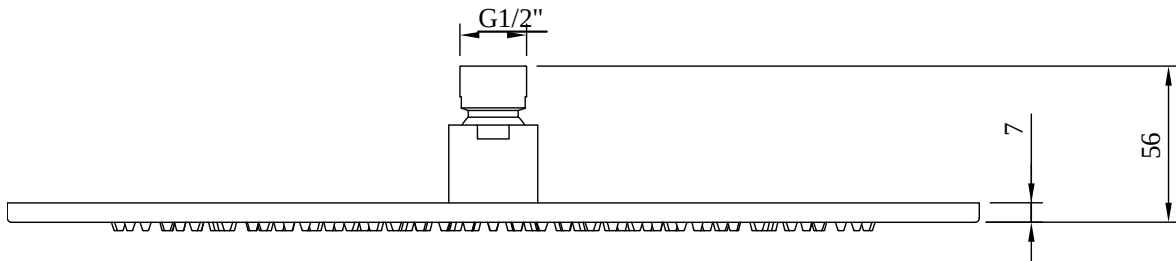

TECHNICAL DRAWINGS

TVC00000300064