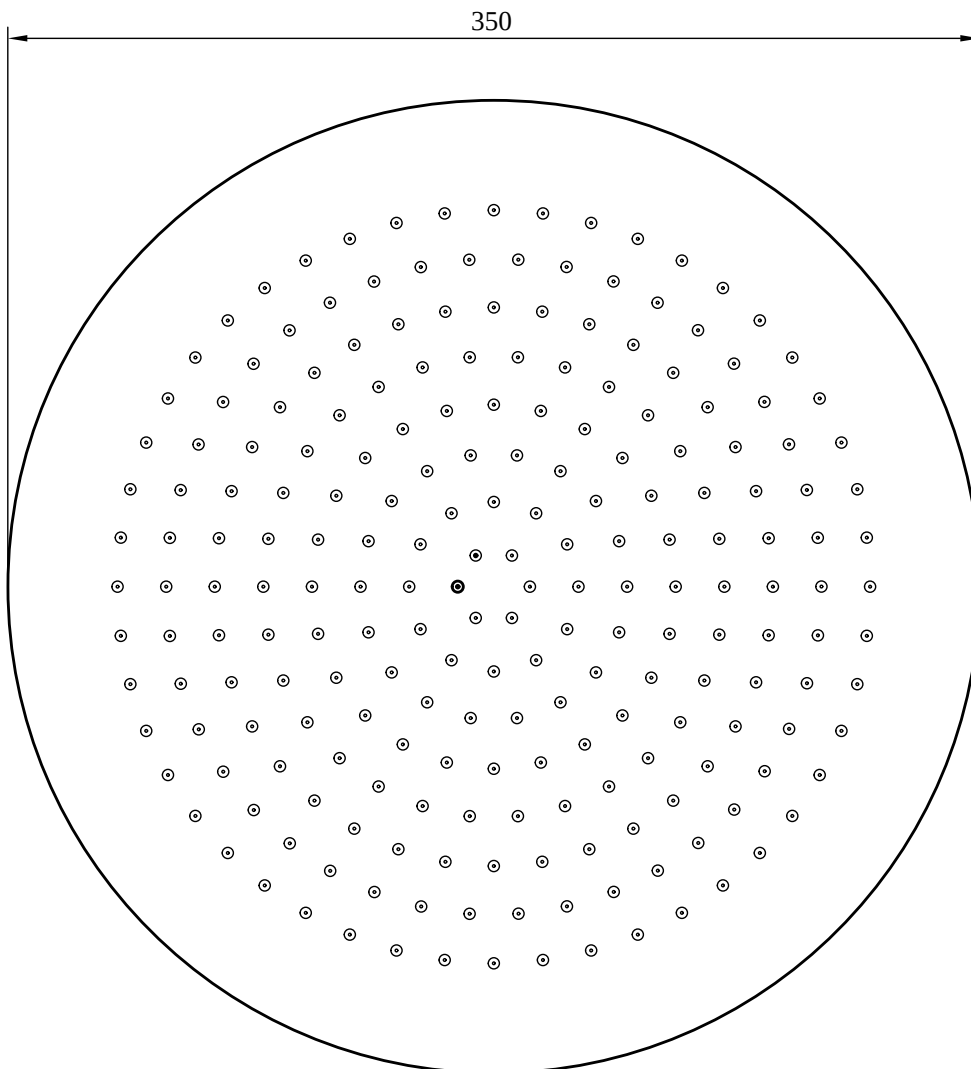

TECHNICAL DRAWINGS

TVC00000300064