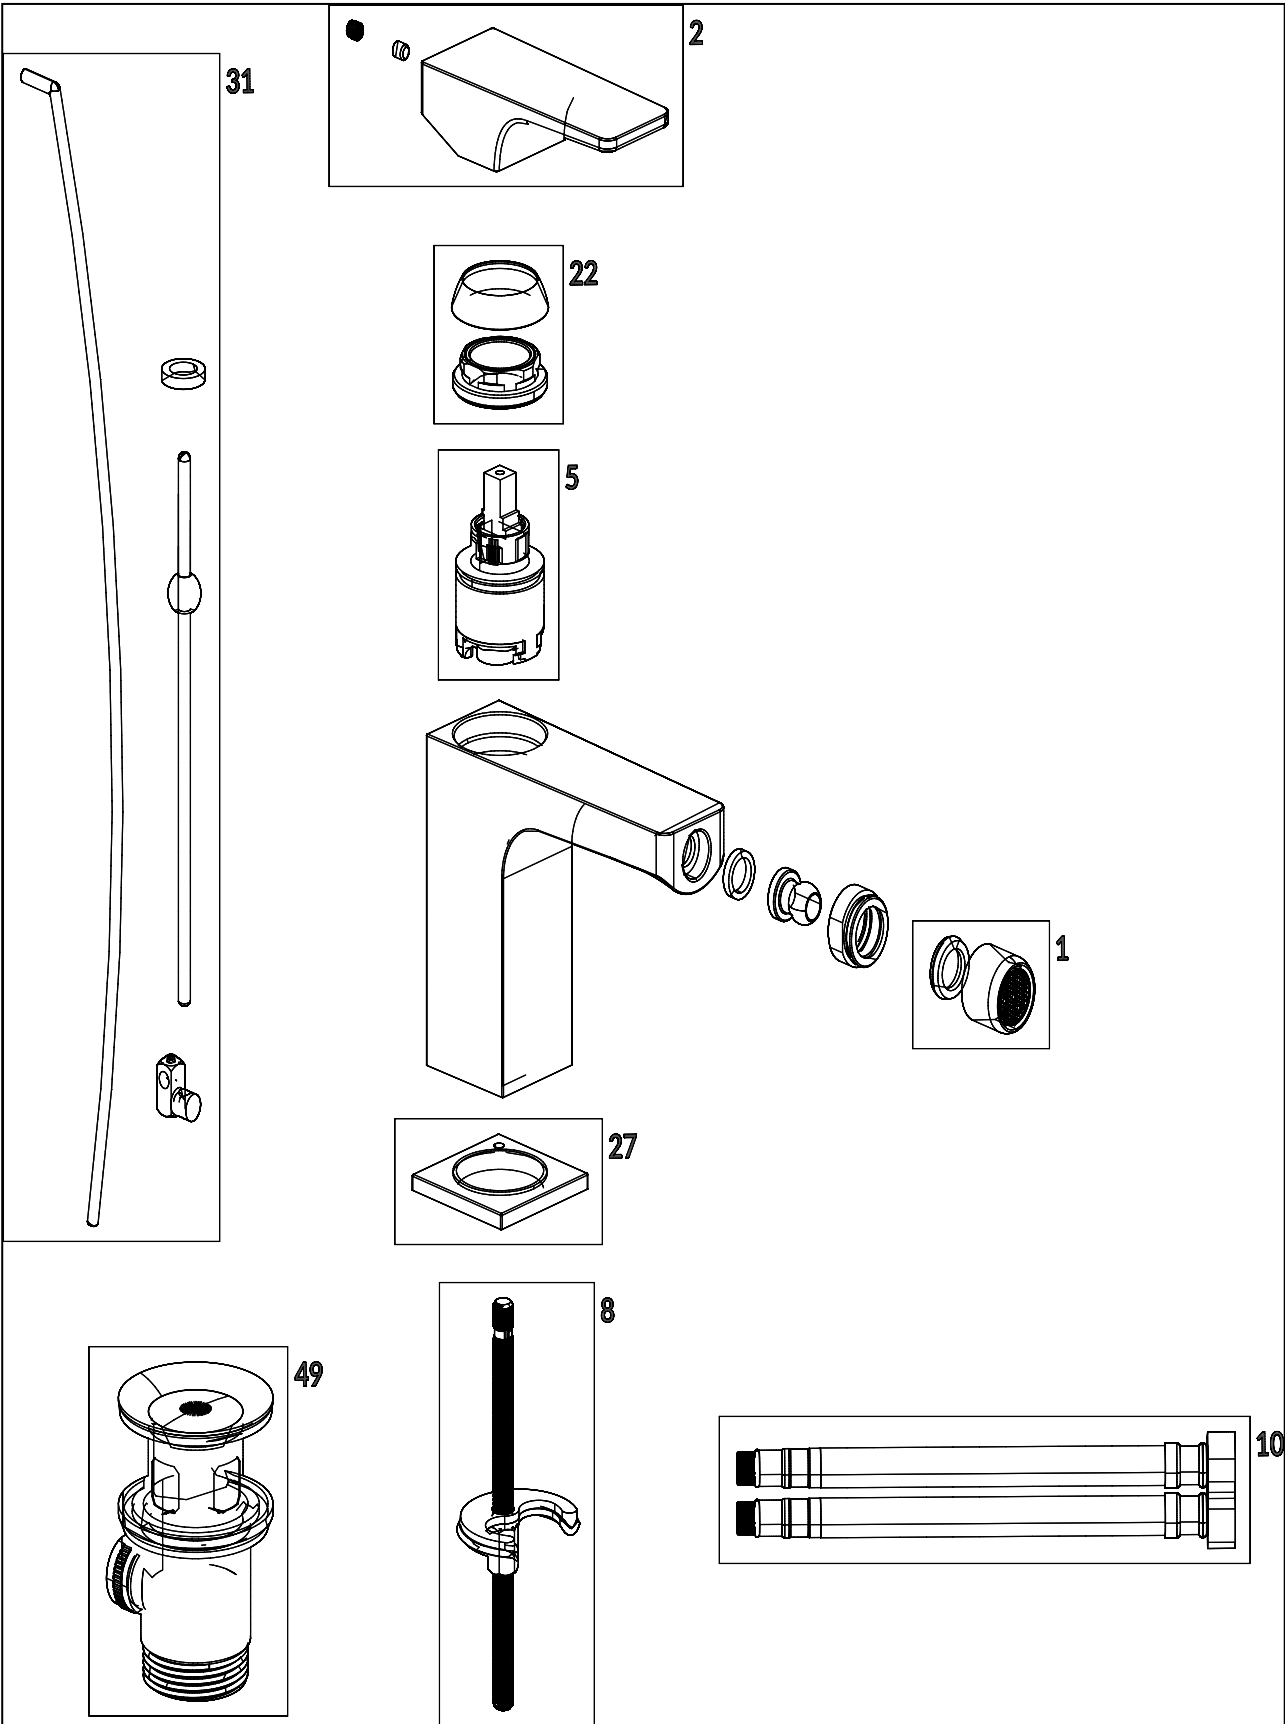

TAPS & FITTINGS ARCHITECTURA SQUARE

PRODUCT INFORMATION

1. POSITION

Article number	TVB125001000K5
Article title	Villeroy & Boch Architectura Square Single-lever bidet mixer, Matt Black
Product designation	Single-lever bidet mixer
Collection	Architectura Square
Assembly / Assembly type	Deck-mounted
Scope of delivery	1 x tap fitting , 1 x aerator key 1 x outlet fitting 1 x fastening 2 x connecting hoses 1 x installation instructions
Length in mm	165
Width in mm	42
Height in mm	139
Weight in kg	1,65
Material	Brass
Surface	matt
Colour name	Matt Black
EAN number	4062373809952
Aqua smart	Sustainable, limited water flow: saving water without sacrificing on performance
Length of spout in mm	143
Material	Brass
Cartridge	Cartridge with ceramic discs
Swivel aerator	No
Thermostat	No
Cool Tap	No
Spray types	Comfort jet

COLOUR

COLOUR DESIGNATION

Matt Black

TVB125001000K5

CHARACTERISTICS

Sustainable, limited water flow: saving water without sacrificing on performance

FLOW CHART

EXPLOSION DRAWINGS

BILL OF MATERIALS

No.	Article No.	Description	Quantity
5	TVP00000105000	Cartridge	1
10	TVP00000702000	Connecting hoses	1
1	TVP00001400000	Aerator	1
8	TVP00000601000	Fastening set	1