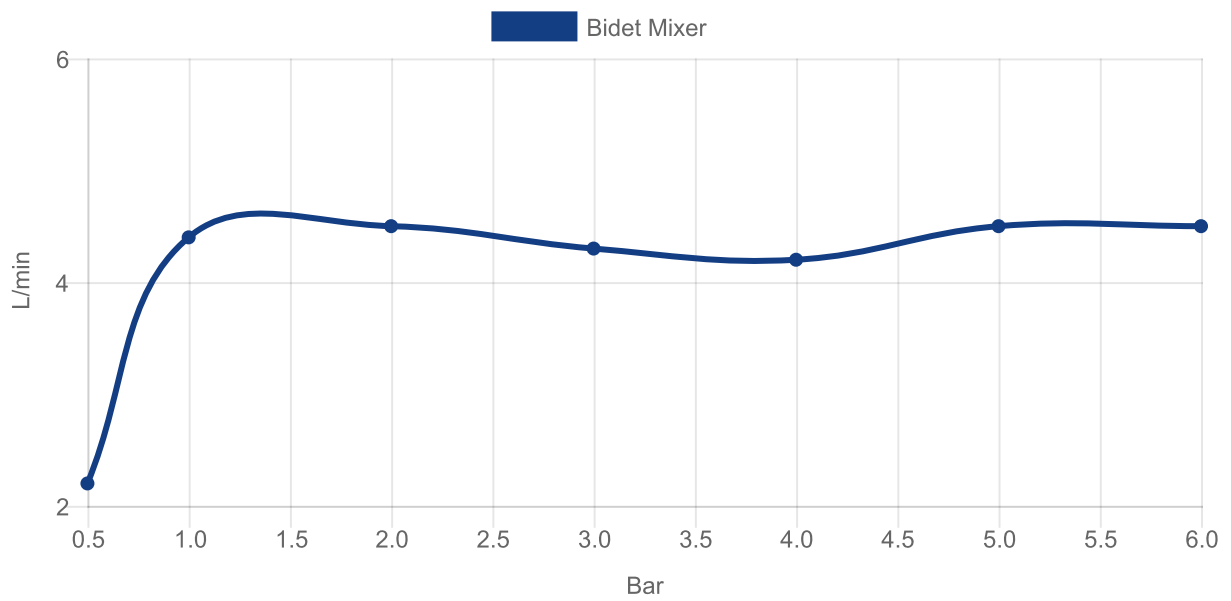

TAPS & FITTINGS ARCHITECTURA SQUARE

PRODUCT INFORMATION

1. POSITION

Article number	TVB125001000K5
Article title	Villeroy & Boch Architectura Square Single-lever bidet mixer, Matt Black
Product designation	Single-lever bidet mixer
Collection	Architectura Square
Assembly / Assembly type	Deck-mounted
Scope of delivery	1 x tap fitting , 1 x aerator key 1 x outlet fitting 1 x fastening 2 x connecting hoses 1 x installation instructions
Length in mm	165
Width in mm	42
Height in mm	139
Weight in kg	1,65
Material	Brass
Surface	matt
Colour name	Matt Black
EAN number	4062373809952
Aqua smart	Sustainable, limited water flow: saving water without sacrificing on performance
Length of spout in mm	143
Material	Brass
Cartridge	Cartridge with ceramic discs
Swivel aerator	No
Thermostat	No
Cool Tap	No
Spray types	Comfort jet

COLOUR

COLOUR DESIGNATION

Matt Black

TVB125001000K5

CHARACTERISTICS

Sustainable, limited water flow: saving water without sacrificing on performance

FLOW CHART

EXPLOSION DRAWINGS