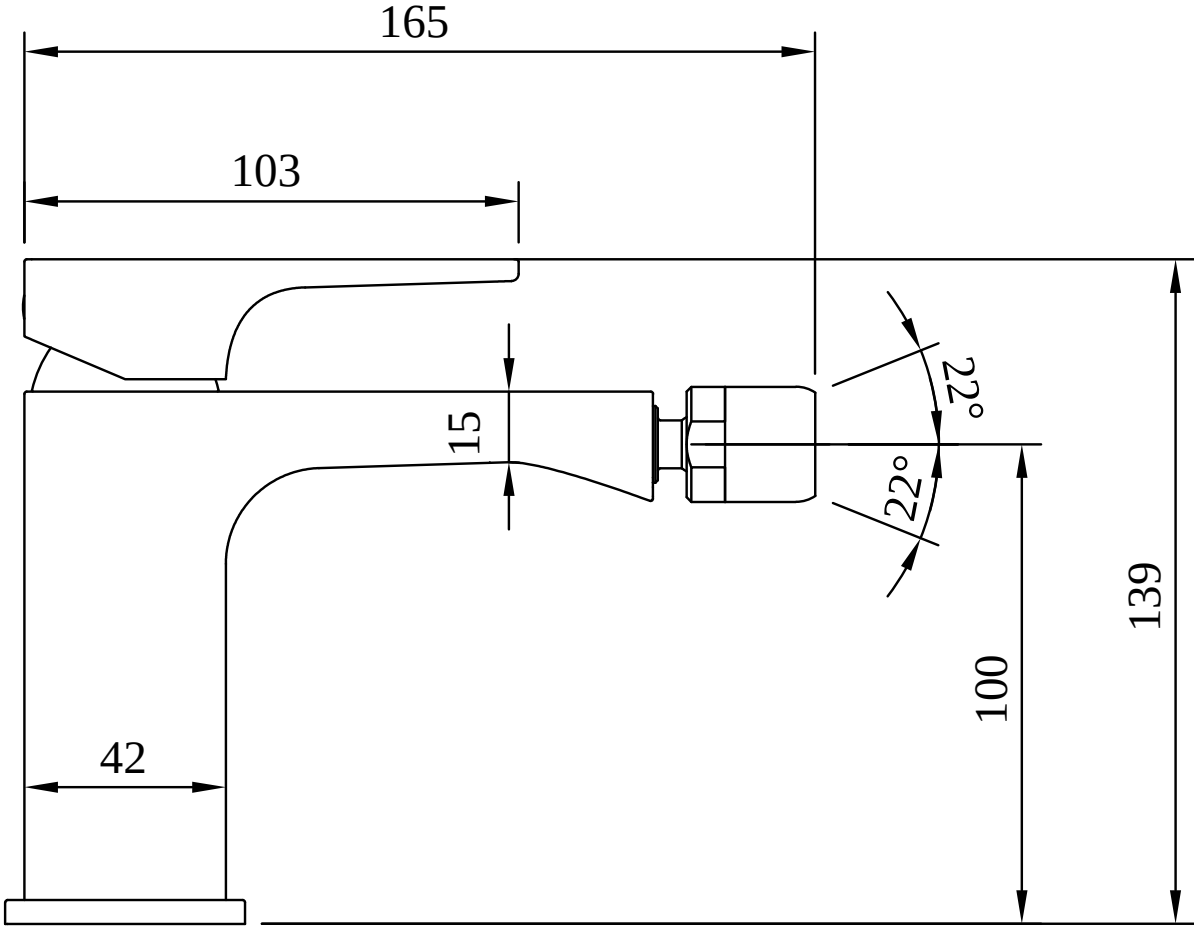

TAPS & FITTINGS ARCHITECTURA SQUARE

PRODUCT INFORMATION

1. POSITION

Article number	TVB125001000K5
Article title	Villeroy & Boch Architectura Square Single-lever bidet mixer, Matt Black
Product designation	Single-lever bidet mixer
Collection	Architectura Square
Assembly / Assembly type	Deck-mounted
Scope of delivery	1 x tap fitting , 1 x aerator key 1 x outlet fitting 1 x fastening 2 x connecting hoses 1 x installation instructions
Length in mm	165
Width in mm	42
Height in mm	139
Weight in kg	1,65
Material	Brass
Surface	matt
Colour name	Matt Black
EAN number	4062373809952
Aqua smart	Sustainable, limited water flow: saving water without sacrificing on performance
Length of spout in mm	143
Material	Brass
Cartridge	Cartridge with ceramic discs
Swivel aerator	No
Thermostat	No
Cool Tap	No
Spray types	Comfort jet

COLOUR

COLOUR DESIGNATION

Matt Black

TVB125001000K5

CHARACTERISTICS

Sustainable, limited water flow: saving water without sacrificing on performance

FLOW CHART

EXPLOSION DRAWINGS

BILL OF MATERIALS

No.	Article No.	Description	Quantity
5	TVP00000105000	Cartridge	1
10	TVP00000702000	Connecting hoses	1
1	TVP00001400000	Aerator	1
8	TVP00000601000	Fastening set	1