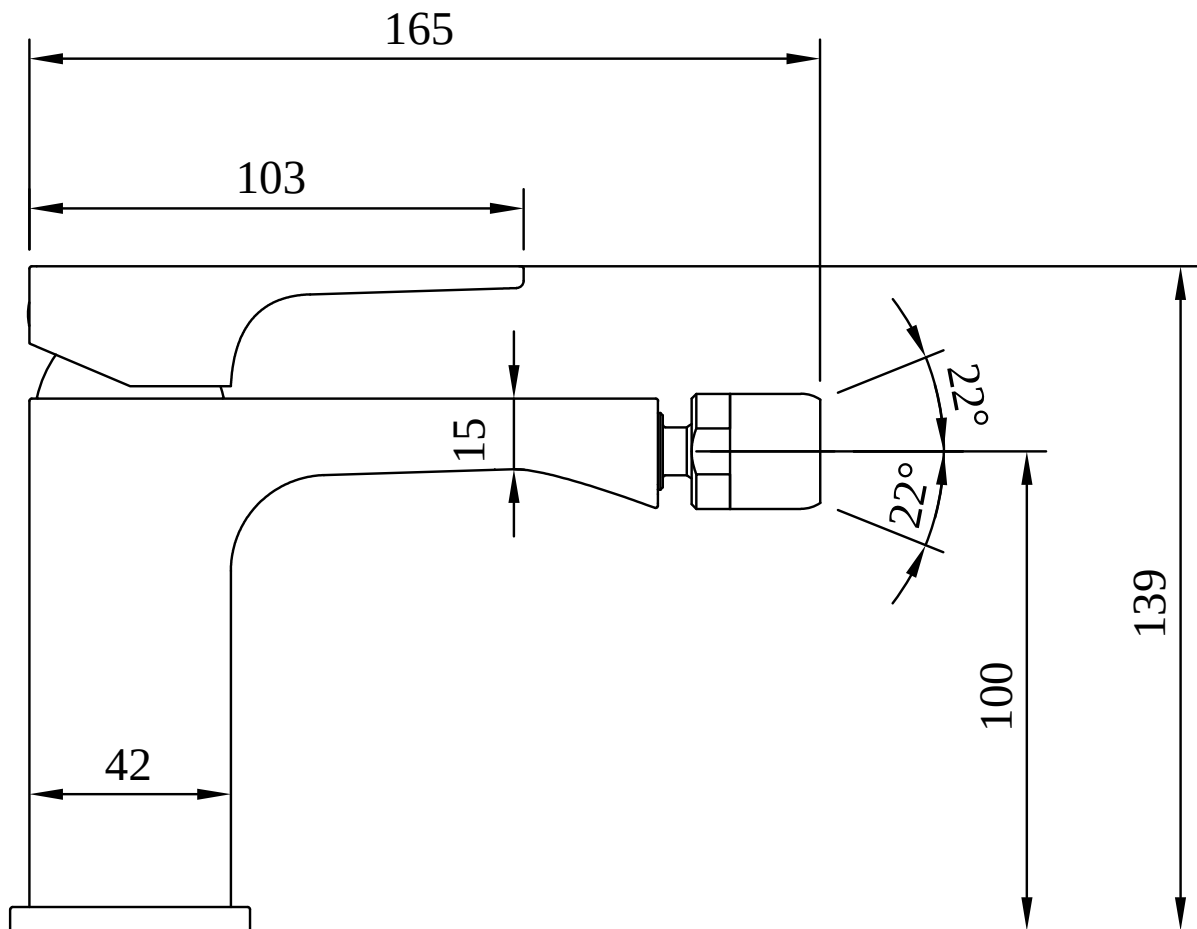

TVB12500100064