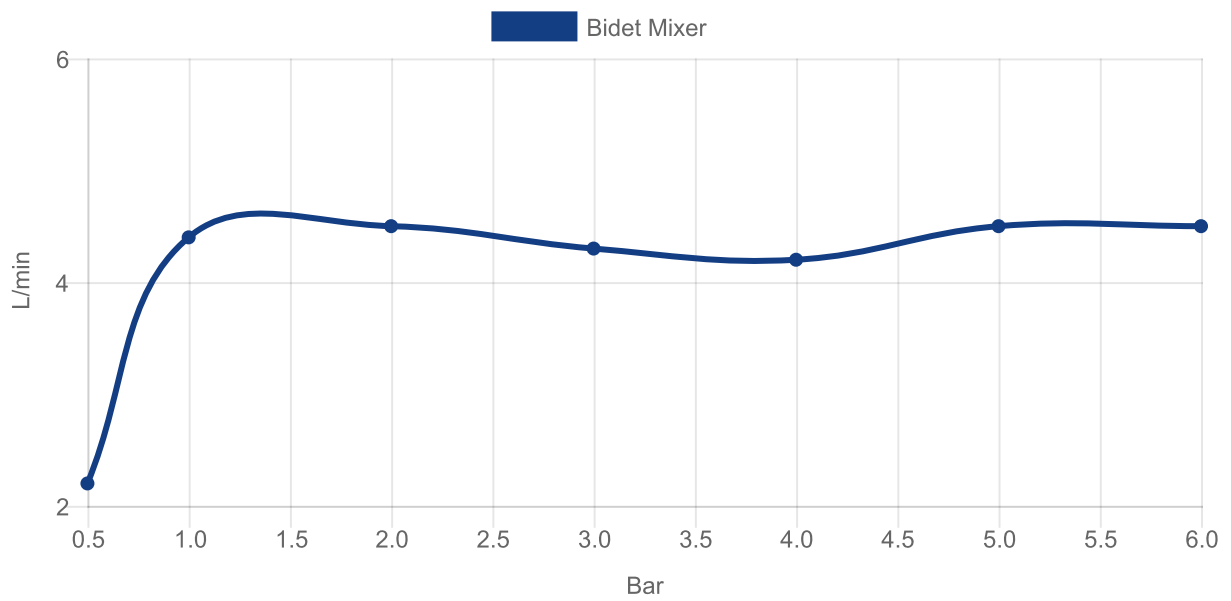

CHARACTERISTICS

Sustainable, limited water flow: saving water without sacrificing on performance

FLOW CHART