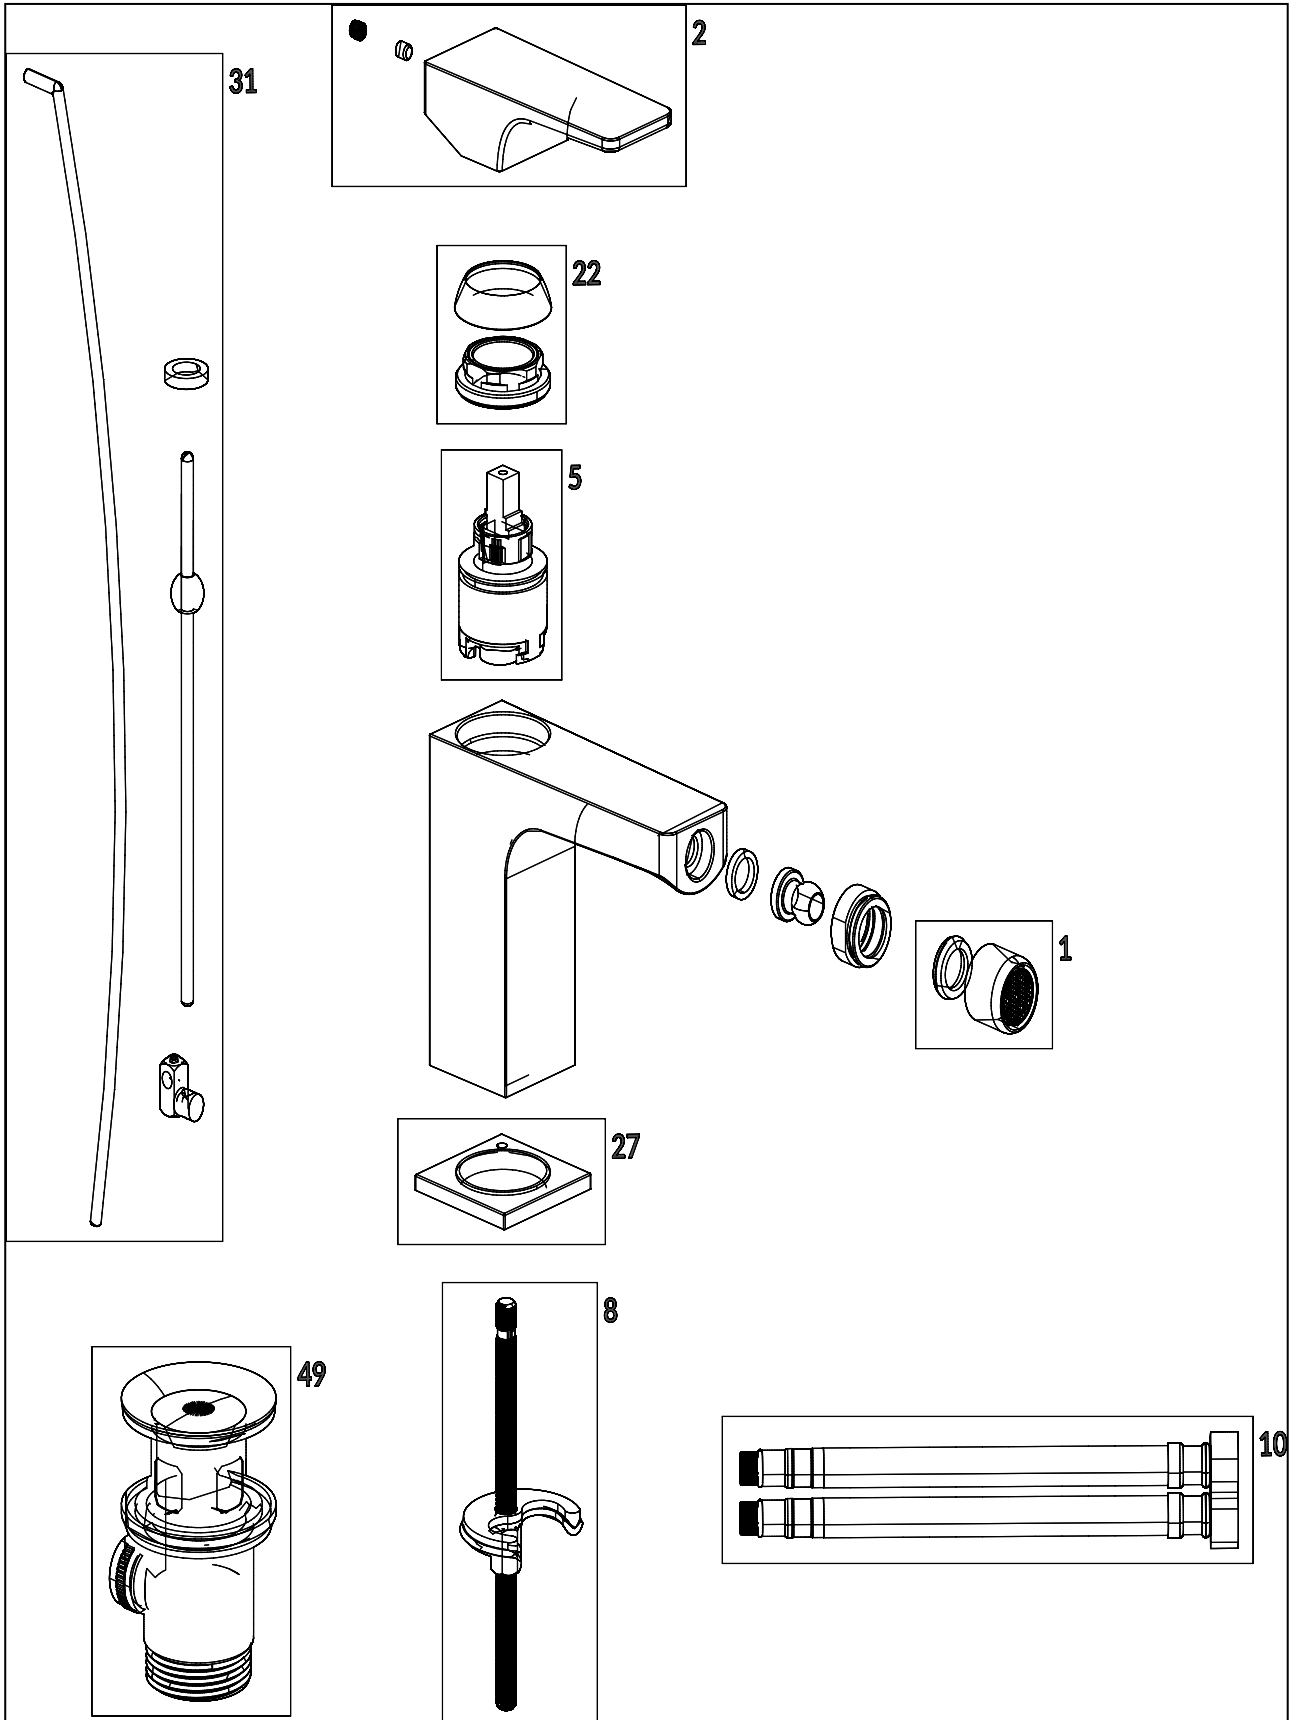

#### 1. POSITION

<b>Article number</b>	<b>TVB12500100064</b>
Article title	Villeroy & Boch Architectura Square Single-lever bidet mixer, Brushed Nickel Matt
Product designation	Single-lever bidet mixer
Collection	Architectura Square
Assembly / Assembly type	Deck-mounted
Scope of delivery	1 x tap fitting , 1 x aerator key 1 x outlet fitting 1 x fastening 2 x connecting hoses 1 x installation instructions
Length in mm	165
Width in mm	42
Height in mm	139
Weight in kg	1,65
Material	Brass
Surface	matt
Colour name	Brushed Nickel Matt
EAN number	4062373810057
Aqua smart	Sustainable, limited water flow: saving water without sacrificing on performance
Length of spout in mm	143
Material	Brass
Cartridge	Cartridge with ceramic discs
Swivel aerator	No
Thermostat	No
Cool Tap	No
Spray types	Comfort jet

## FLOW CHART

EXPLOSION DRAWINGS