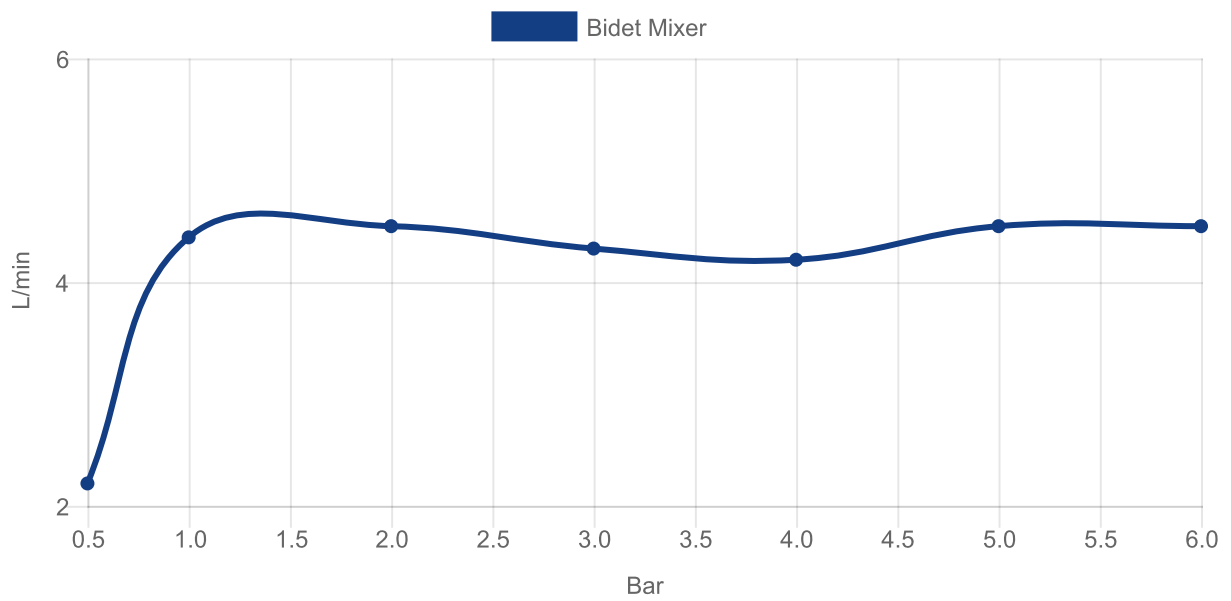

TAPS & FITTINGS ARCHITECTURA SQUARE

PRODUCT INFORMATION

1. POSITION

Article number	TVB12500100061
Article title	Villeroy & Boch Architectura Square Single-lever bidet mixer, Chrome
Product designation	Single-lever bidet mixer
Collection	Architectura Square
Assembly / Assembly type	Deck-mounted
Scope of delivery	1 x tap fitting , 1 x aerator key 1 x outlet fitting 1 x fastening 2 x connecting hoses 1 x installation instructions
Length in mm	165
Width in mm	42
Height in mm	139
Weight in kg	1,65
Material	Brass
Surface	glossy
Colour name	Chrome
EAN number	4062373755662
Aqua smart	Sustainable, limited water flow: saving water without sacrificing on performance
Length of spout in mm	143
Material	Brass
Cartridge	Cartridge with ceramic discs
Swivel aerator	No
Thermostat	No
Cool Tap	No
Spray types	Comfort jet

COLOUR

COLOUR DESIGNATION

Chrome

TECHNICAL DRAWINGS

TVB12500100061

CHARACTERISTICS

Sustainable, limited water flow: saving water without sacrificing on performance

FLOW CHART

EXPLOSION DRAWINGS

BILL OF MATERIALS

No.	Article No.	Description	Quantity
5	TVP00000105000	Cartridge	1
10	TVP00000702000	Connecting hoses	1
1	TVP00001400000	Aerator	1
49	TVP00000201061	Waste system	1
8	TVP00000601000	Fastening set	1
2	TVP12500100061	Handle set	1
27	TVP12500200061	Base ring	1