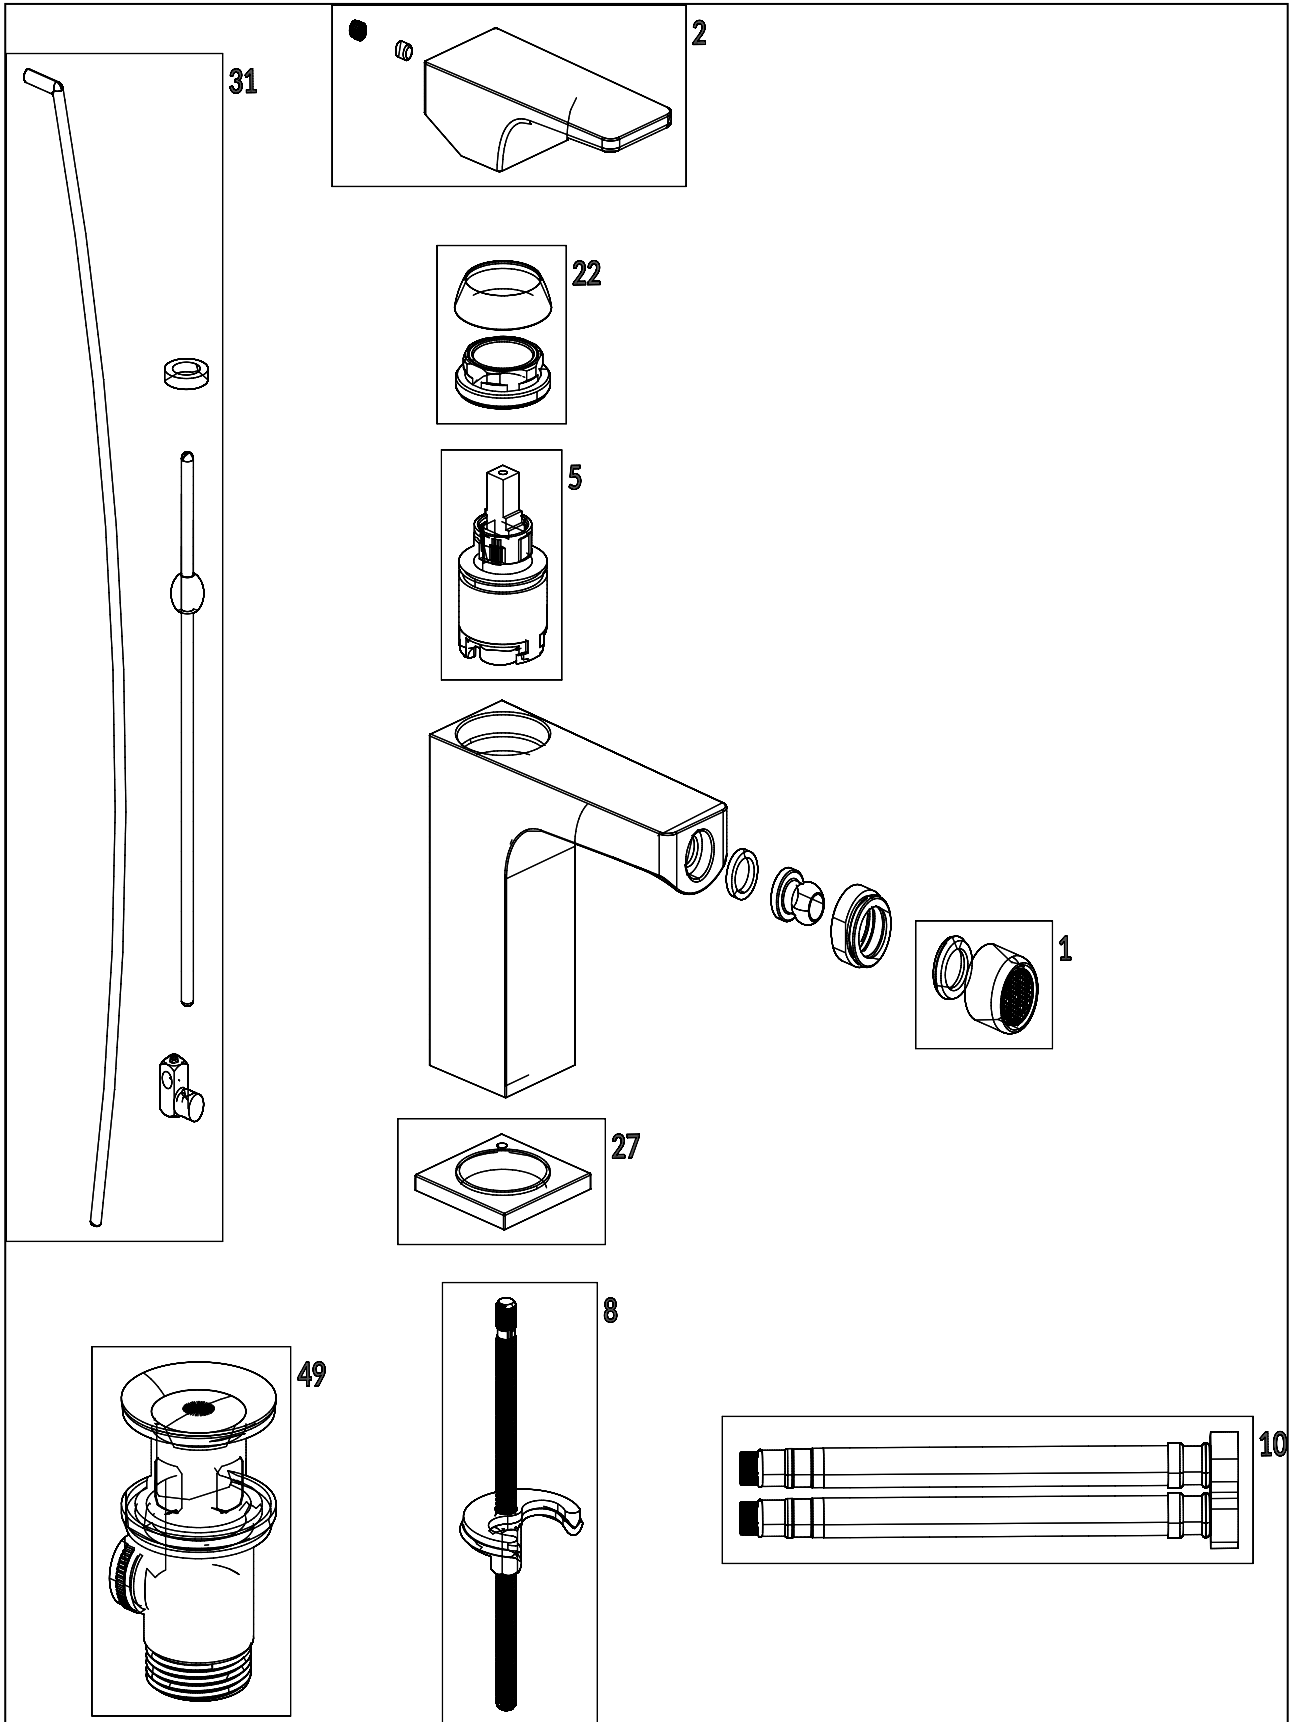

TAPS & FITTINGS ARCHITECTURA SQUARE

PRODUCT INFORMATION

1. POSITION

Article number	TVB12500100061
Article title	Villeroy & Boch Architectura Square Single-lever bidet mixer, Chrome
Product designation	Single-lever bidet mixer
Collection	Architectura Square
Assembly / Assembly type	Deck-mounted
Scope of delivery	1 x tap fitting , 1 x aerator key 1 x outlet fitting 1 x fastening 2 x connecting hoses 1 x installation instructions
Length in mm	165
Width in mm	42
Height in mm	139
Weight in kg	1,65
Material	Brass
Surface	glossy
Colour name	Chrome
EAN number	4062373755662
Aqua smart	Sustainable, limited water flow: saving water without sacrificing on performance
Length of spout in mm	143
Material	Brass
Cartridge	Cartridge with ceramic discs
Swivel aerator	No
Thermostat	No
Cool Tap	No
Spray types	Comfort jet

COLOUR

COLOUR DESIGNATION

Chrome

TECHNICAL DRAWINGS

TVB12500100061

CHARACTERISTICS

Sustainable, limited water flow: saving water without sacrificing on performance

FLOW CHART

EXPLOSION DRAWINGS

BILL OF MATERIALS

No.	Article No.	Description	Quantity
5	TVP00000105000	Cartridge	1
10	TVP00000702000	Connecting hoses	1
1	TVP00001400000	Aerator	1
49	TVP00000201061	Waste system	1
8	TVP00000601000	Fastening set	1
2	TVP12500100061	Handle set	1
27	TVP12500200061	Base ring	1