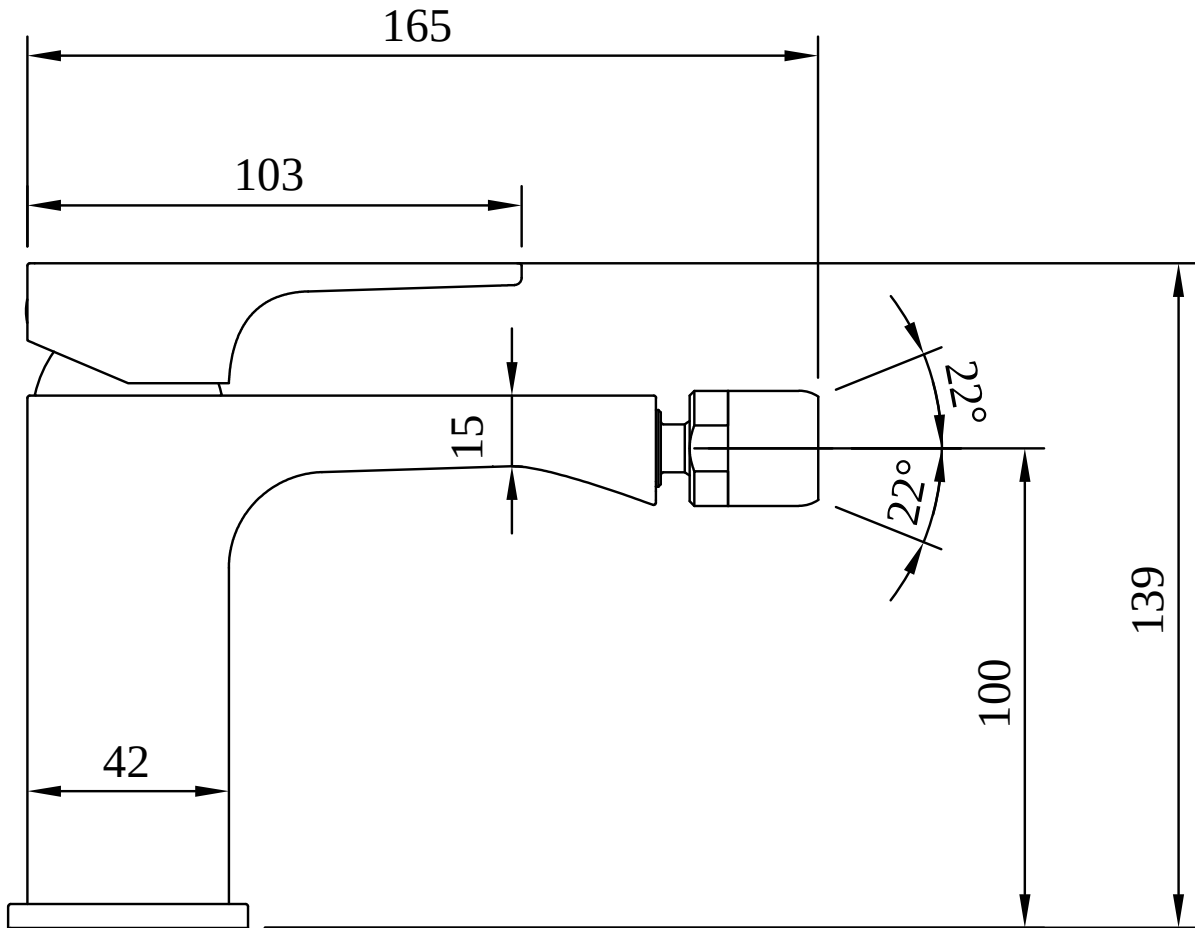

TAPS & FITTINGS ARCHITECTURA SQUARE

PRODUCT INFORMATION

1. POSITION

Article number	TVB12500100061
Article title	Villeroy & Boch Architectura Square Single-lever bidet mixer, Chrome
Product designation	Single-lever bidet mixer
Collection	Architectura Square
Assembly / Assembly type	Deck-mounted
Scope of delivery	1 x tap fitting , 1 x aerator key 1 x outlet fitting 1 x fastening 2 x connecting hoses 1 x installation instructions
Length in mm	165
Width in mm	42
Height in mm	139
Weight in kg	1,65
Material	Brass
Surface	glossy
Colour name	Chrome
EAN number	4062373755662
Aqua smart	Sustainable, limited water flow: saving water without sacrificing on performance
Length of spout in mm	143
Material	Brass
Cartridge	Cartridge with ceramic discs
Swivel aerator	No
Thermostat	No
Cool Tap	No
Spray types	Comfort jet

COLOUR

COLOUR DESIGNATION

Chrome

TECHNICAL DRAWINGS

TVB12500100061

CHARACTERISTICS

Sustainable, limited water flow: saving water without sacrificing on performance

FLOW CHART

EXPLOSION DRAWINGS

BILL OF MATERIALS

No.	Article No.	Description	Quantity
5	TVP00000105000	Cartridge	1
10	TVP00000702000	Connecting hoses	1
1	TVP00001400000	Aerator	1
49	TVP00000201061	Waste system	1
8	TVP00000601000	Fastening set	1
2	TVP12500100061	Handle set	1
27	TVP12500200061	Base ring	1