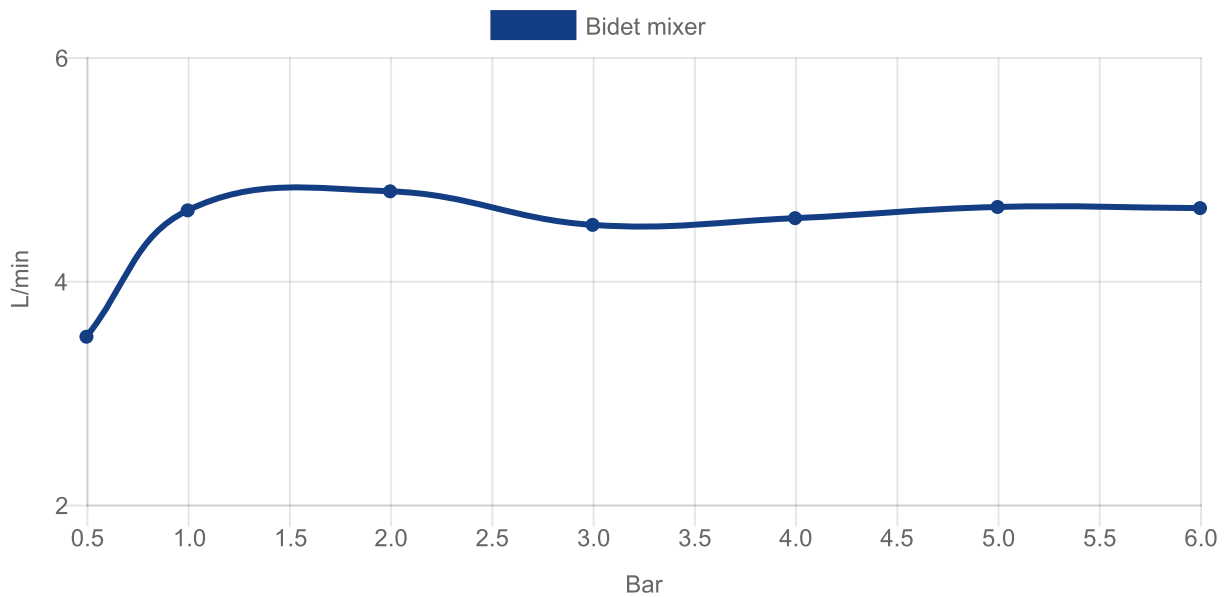

TAPS & FITTINGS O.NOVO START

PRODUCT INFORMATION

1. POSITION

Article number	TVB10520111061
Article title	Villeroy & Boch O.novo Start Single-lever bidet mixer, Chrome
Product designation	Single-lever bidet mixer
Collection	O.novo Start
Assembly / Assembly type	Deck-mounted
Scope of delivery	1 x tap fitting , 1 x aerator key 1 x outlet fitting 1 x fastening 2 x connecting hoses 1 x installation instructions
Length in mm	112
Width in mm	45
Height in mm	109
Weight in kg	1,27
Material	Brass
Surface	glossy
Colour name	Chrome
EAN number	4051202569013
Air plus	An aerator enriches the water with air for a particularly soft, water-saving jet
Easy clean	Longer service life: optimum limescale removal by simply rubbing nozzles and aerators clean
Aqua smart	Sustainable, limited water flow: saving water without sacrificing on performance
Tap smartpressure	Constant water flow rate for washbasin mixers regardless of pressure fluctuations in the piping system
Length of spout in mm	87
Material	Brass
Volume	6,552
Angle jet regulator	15
Cartridge	Cartridge with ceramic discs
Swivel aerator	No
Thermostat	No
Cool Tap	No
Spray types	Comfort jet

COLOUR

COLOUR DESIGNATION

Chrome

TECHNICAL DRAWINGS

TVB10520111061

CHARACTERISTICS

An aerator enriches the water with air for a particularly soft, water-saving jet

Sustainable, limited water flow: saving water without sacrificing on performance

Longer service life: optimum limescale removal by simply rubbing nozzles and aerators clean

Constant water flow rate for washbasin mixers regardless of pressure fluctuations in the piping system

FLOW CHART