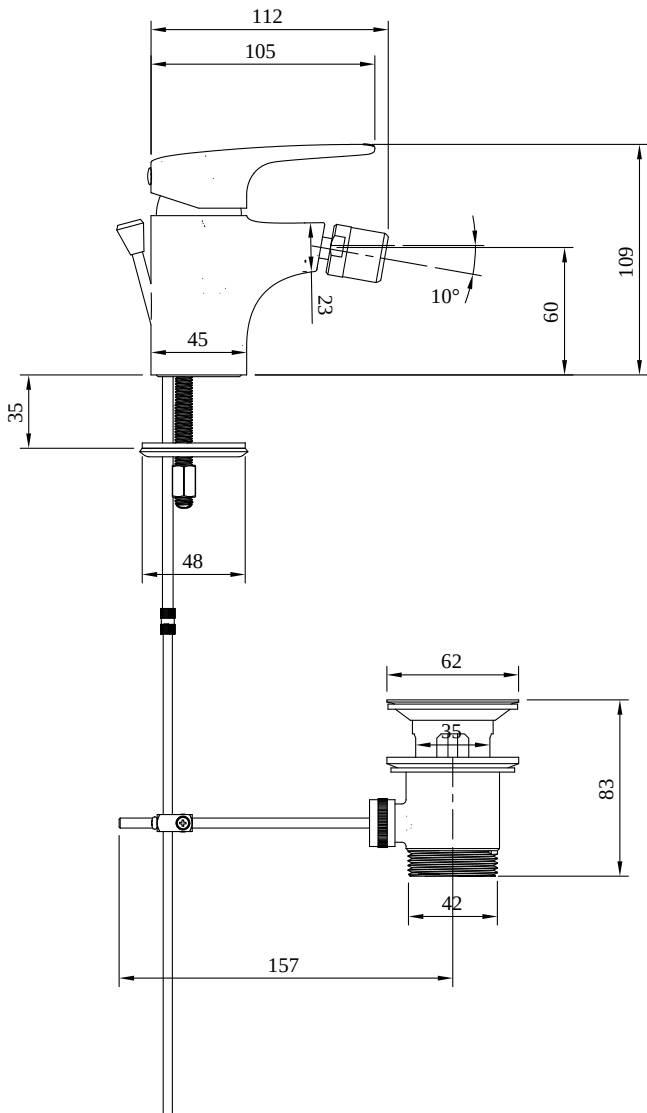

TAPS & FITTINGS O.NOVO START

PRODUCT INFORMATION

1. POSITION

Article number	TVB10520111061
Article title	Villeroy & Boch O.novo Start Single-lever bidet mixer, Chrome
Product designation	Single-lever bidet mixer
Collection	O.novo Start
Assembly / Assembly type	Deck-mounted
Scope of delivery	1 x tap fitting , 1 x aerator key 1 x outlet fitting 1 x fastening 2 x connecting hoses 1 x installation instructions
Length in mm	112
Width in mm	45
Height in mm	109
Weight in kg	1,27
Material	Brass
Surface	glossy
Colour name	Chrome
EAN number	4051202569013
Air plus	An aerator enriches the water with air for a particularly soft, water-saving jet
Easy clean	Longer service life: optimum limescale removal by simply rubbing nozzles and aerators clean
Aqua smart	Sustainable, limited water flow: saving water without sacrificing on performance
Tap smartpressure	Constant water flow rate for washbasin mixers regardless of pressure fluctuations in the piping system
Length of spout in mm	87
Material	Brass
Volume	6,552
Angle jet regulator	15
Cartridge	Cartridge with ceramic discs
Swivel aerator	No
Thermostat	No
Cool Tap	No
Spray types	Comfort jet

COLOUR

COLOUR DESIGNATION

Chrome

TECHNICAL DRAWINGS

TVB10520111061

CHARACTERISTICS

An aerator enriches the water with air for a particularly soft, water-saving jet

Sustainable, limited water flow: saving water without sacrificing on performance

Longer service life: optimum limescale removal by simply rubbing nozzles and aerators clean

Constant water flow rate for washbasin mixers regardless of pressure fluctuations in the piping system

FLOW CHART

EXPLOSION DRAWINGS

BILL OF MATERIALS

No.	Article No.	Description	Quantity
5	TVP00000111000	Cartridge	1
10	TVP00000709000	Connecting hoses	1
1	TVP00001400000	Aerator	1
49	TVP00000201061	Waste system	1
8	TVP00000601000	Fastening set	1
2	TVP10500402061	Handle set	1