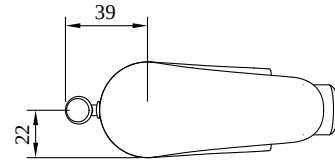

TAPS & FITTINGS O.NOVO START

PRODUCT INFORMATION

1. POSITION

Article number	TVB10520111061
Article title	Villeroy & Boch O.novo Start Single-lever bidet mixer, Chrome
Product designation	Single-lever bidet mixer
Collection	O.novo Start
Assembly / Assembly type	Deck-mounted
Scope of delivery	1 x tap fitting , 1 x aerator key 1 x outlet fitting 1 x fastening 2 x connecting hoses 1 x installation instructions
Length in mm	112
Width in mm	45
Height in mm	109
Weight in kg	1,27
Material	Brass
Surface	glossy
Colour name	Chrome
EAN number	4051202569013
Air plus	An aerator enriches the water with air for a particularly soft, water-saving jet
Easy clean	Longer service life: optimum limescale removal by simply rubbing nozzles and aerators clean
Aqua smart	Sustainable, limited water flow: saving water without sacrificing on performance
Tap smartpressure	Constant water flow rate for washbasin mixers regardless of pressure fluctuations in the piping system
Length of spout in mm	87
Material	Brass
Volume	6,552
Angle jet regulator	15
Cartridge	Cartridge with ceramic discs
Swivel aerator	No
Thermostat	No
Cool Tap	No
Spray types	Comfort jet

COLOUR

COLOUR DESIGNATION

Chrome

TECHNICAL DRAWINGS

TVB10520111061

CHARACTERISTICS

An aerator enriches the water with air for a particularly soft, water-saving jet

Sustainable, limited water flow: saving water without sacrificing on performance

Longer service life: optimum limescale removal by simply rubbing nozzles and aerators clean

Constant water flow rate for washbasin mixers regardless of pressure fluctuations in the piping system

FLOW CHART