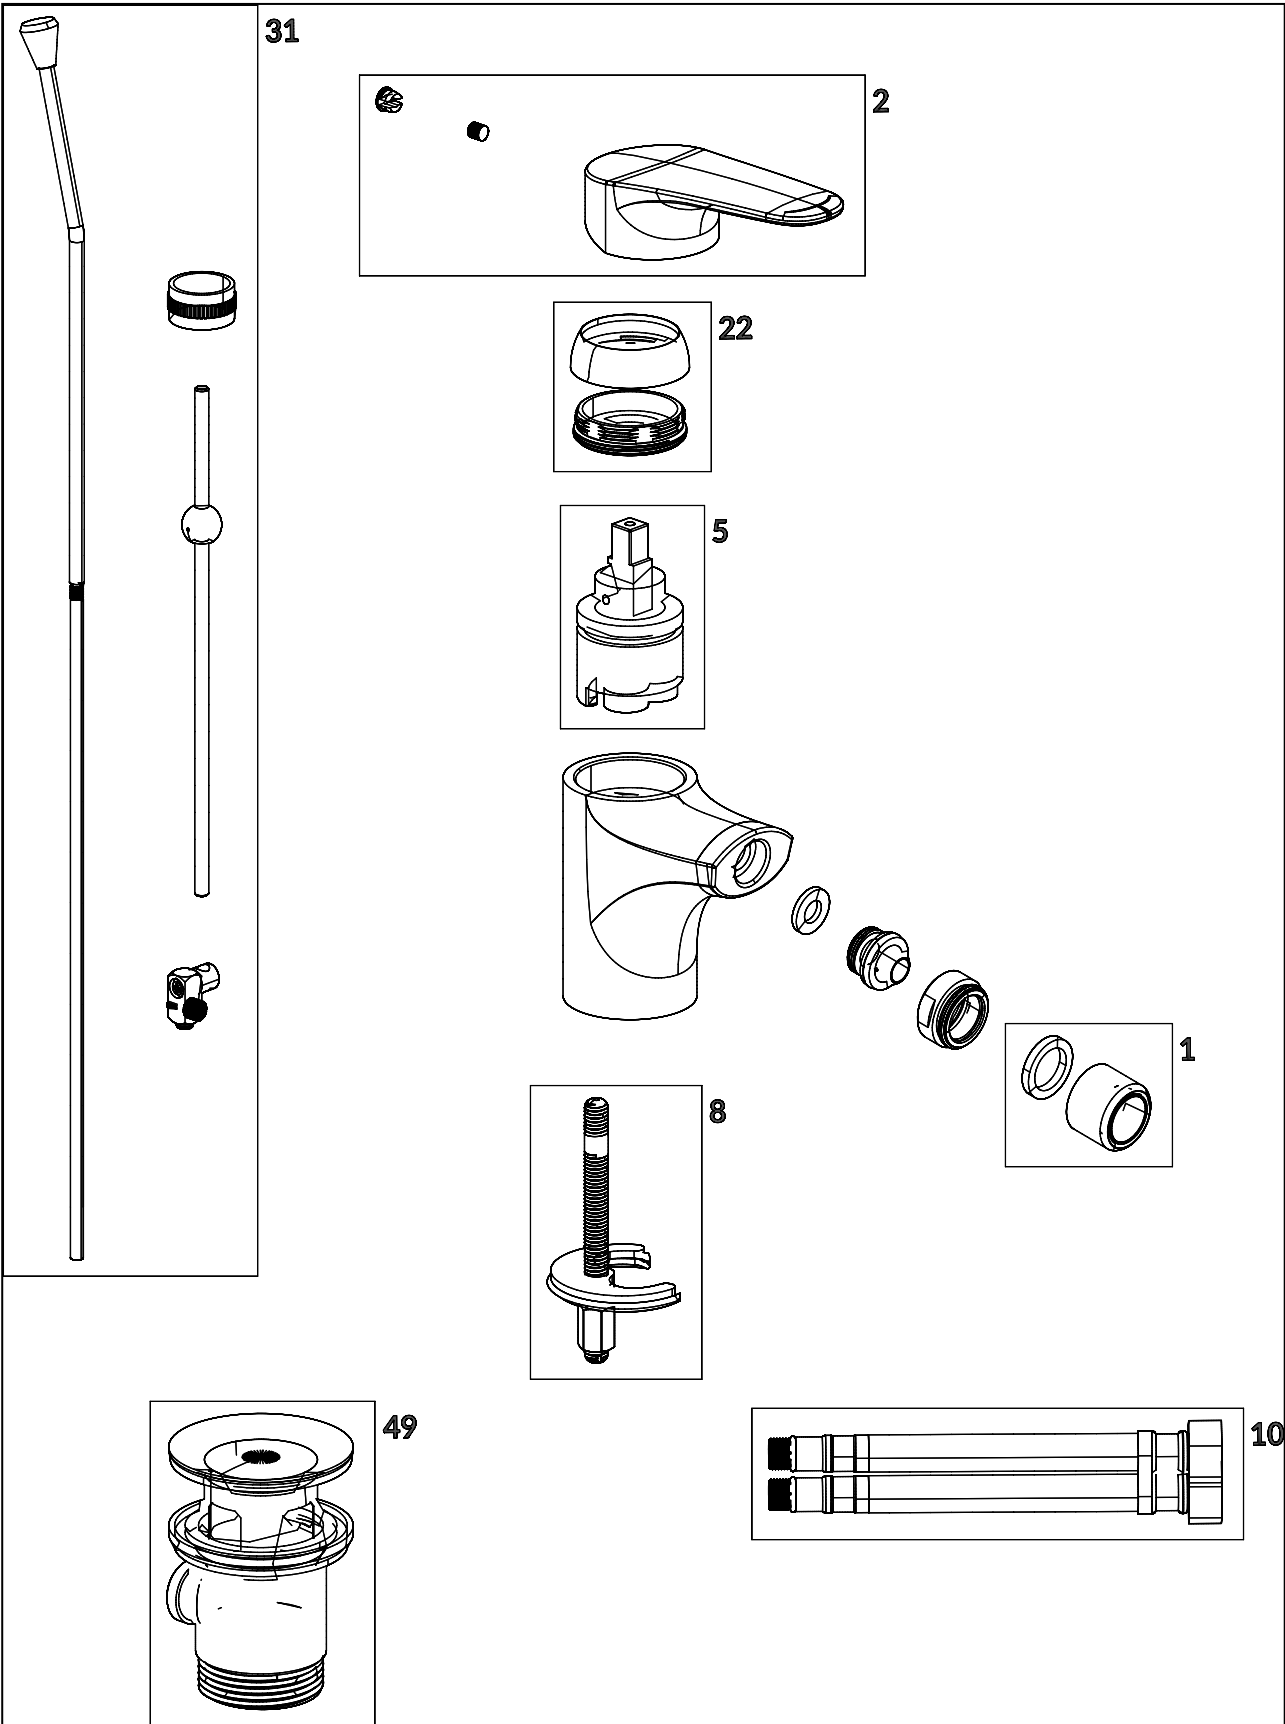

TAPS & FITTINGS O.NOVO START

PRODUCT INFORMATION

1. POSITION

Article number	TVB10520111061
Article title	Villeroy & Boch O.novo Start Single-lever bidet mixer, Chrome
Product designation	Single-lever bidet mixer
Collection	O.novo Start
Assembly / Assembly type	Deck-mounted
Scope of delivery	1 x tap fitting , 1 x aerator key 1 x outlet fitting 1 x fastening 2 x connecting hoses 1 x installation instructions
Length in mm	112
Width in mm	45
Height in mm	109
Weight in kg	1,27
Material	Brass
Surface	glossy
Colour name	Chrome
EAN number	4051202569013
Air plus	An aerator enriches the water with air for a particularly soft, water-saving jet
Easy clean	Longer service life: optimum limescale removal by simply rubbing nozzles and aerators clean
Aqua smart	Sustainable, limited water flow: saving water without sacrificing on performance
Tap smartpressure	Constant water flow rate for washbasin mixers regardless of pressure fluctuations in the piping system
Length of spout in mm	87
Material	Brass
Volume	6,552
Angle jet regulator	15
Cartridge	Cartridge with ceramic discs
Swivel aerator	No
Thermostat	No
Cool Tap	No
Spray types	Comfort jet

Longer service life: optimum limescale removal by simply rubbing nozzles and aerators clean

Constant water flow rate for washbasin mixers regardless of pressure fluctuations in the piping system

FLOW CHART

EXPLOSION DRAWINGS

BILL OF MATERIALS

No.	Article No.	Description	Quantity
5	TVP00000111000	Cartridge	1
10	TVP00000709000	Connecting hoses	1
1	TVP00001400000	Aerator	1
49	TVP00000201061	Waste system	1
8	TVP00000601000	Fastening set	1
2	TVP10500402061	Handle set	1