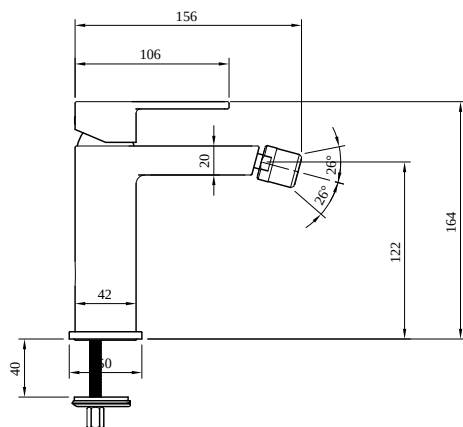

#### 1. POSITION

<b>Article number</b>	<b>TVB10300100061</b>
Article title	Villeroy & Boch Architectura Single-lever bidet mixer, Chrome
Product designation	Single-lever bidet mixer
Collection	Architectura
Assembly / Assembly type	Deck-mounted
Scope of delivery	1 x tap fitting , 1 x aerator key 1 x outlet fitting 1 x fastening 2 x connecting hoses 1 x installation instructions
Length in mm	156
Width in mm	42
Height in mm	164
Weight in kg	1,45
Material	Brass
Surface	glossy
Colour name	Chrome
EAN number	4062373673966
Air plus	An aerator enriches the water with air for a particularly soft, water-saving jet
Aqua smart	Sustainable, limited water flow: saving water without sacrificing on performance
Length of spout in mm	136
Material	Brass
Volume	6,552
Angle jet regulator	15
Cartridge	Cartridge with ceramic discs
Swivel aerator	No
Thermostat	No
Cool Tap	No
Spray types	Comfort jet

COLOUR

COLOUR DESIGNATION

Chrome

TECHNICAL DRAWINGS

TVB10300100061

## FLOW CHART