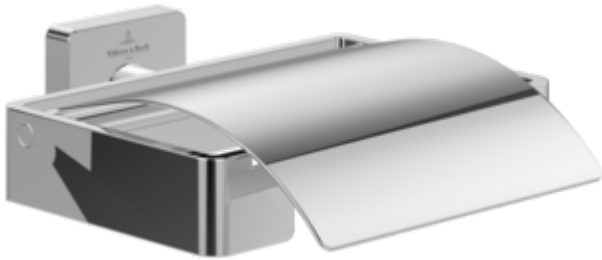

TAPS & FITTINGS ELEMENTS - STRIKING

PRODUCT INFORMATION

1. POSITION

Article number	TVA15201300061
Article title	Villeroy & Boch Elements - Striking Toilet roll holder with cover, 131 x 115 x 45 mm, Chrome
Product designation	Toilet roll holder with cover
Collection	Elements - Striking
Assembly / Assembly type	wall-mounted
Scope of delivery	1 x toilet paper holder , 1 x fastening 1 x installation instructions
Length in mm	115
Width in mm	131
Height in mm	45
Weight in kg	0,51
Material	Brass
Surface	glossy
Colour name	Chrome
EAN number	4051202855130
Material	Brass
Volume	2,17
Swivel aerator	No
Thermostat	No
Cool Tap	No

COLOUR

COLOUR DESIGNATION

Chrome

TECHNICAL DRAWINGS

TVA15201300061