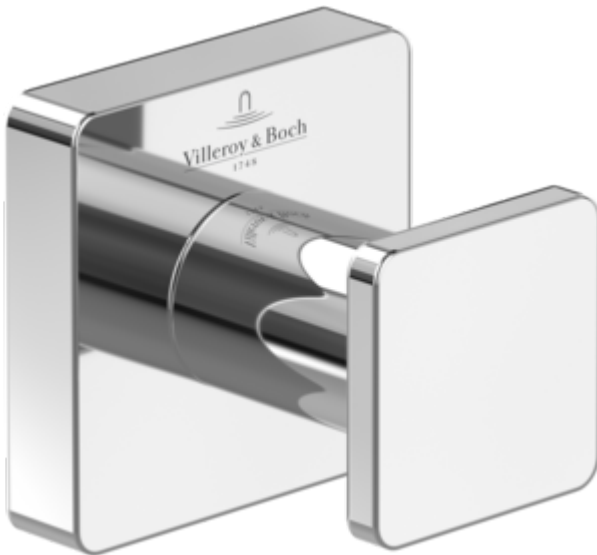

TAPS & FITTINGS ELEMENTS - STRIKING

PRODUCT INFORMATION

1. POSITION

Article number	TVA15201100061
Article title	Villeroy & Boch Elements - Striking Towel hook, 45 x 44 x 45 mm, Chrome
Product designation	Towel hook
Collection	Elements - Striking
Assembly / Assembly type	wall-mounted
Scope of delivery	1 x towel hook , 1 x fastening 1 x installation instructions
Length in mm	44
Width in mm	45
Height in mm	45
Weight in kg	0,15
Material	Brass
Surface	glossy
Colour name	Chrome
EAN number	4051202855185
Material	Brass
Volume	0,359
Swivel aerator	No
Thermostat	No
Cool Tap	No

COLOUR

COLOUR DESIGNATION

Chrome

TECHNICAL DRAWINGS

TVA15201100061