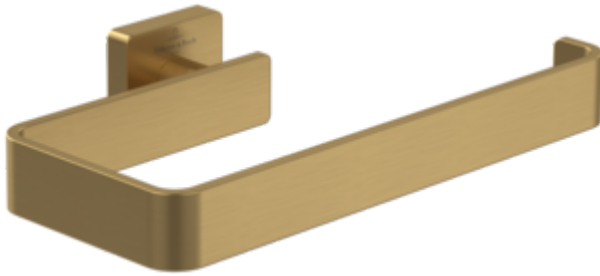

TAPS & FITTINGS ELEMENTS - STRIKING

PRODUCT INFORMATION

1. POSITION

Article number	TVA15200500076
Article title	Villeroy & Boch Elements - Striking Towel rail, 209 x 115 x 45 mm, Brushed Gold
Product designation	Towel rail
Collection	Elements - Striking
Assembly / Assembly type	wall-mounted
Scope of delivery	1 x towel holder , 1 x fastening 1 x installation instructions
Length in mm	115
Width in mm	209
Height in mm	45
Weight in kg	0,45
Material	Brass
Surface	glossy
Colour name	Brushed Gold
EAN number	4051202980665
Material	Brass
Volume	1,581
Swivel aerator	No
Thermostat	No
Cool Tap	No

COLOUR

COLOUR DESIGNATION

Brushed Gold

TECHNICAL DRAWINGS

TVA15200500076