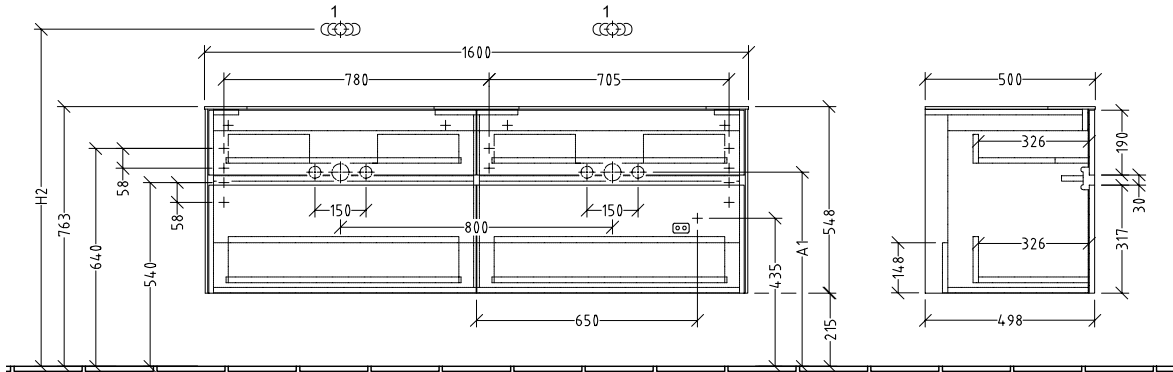

TECHNICAL DRAWINGS

C021B0DH

N L
220 - 240 V