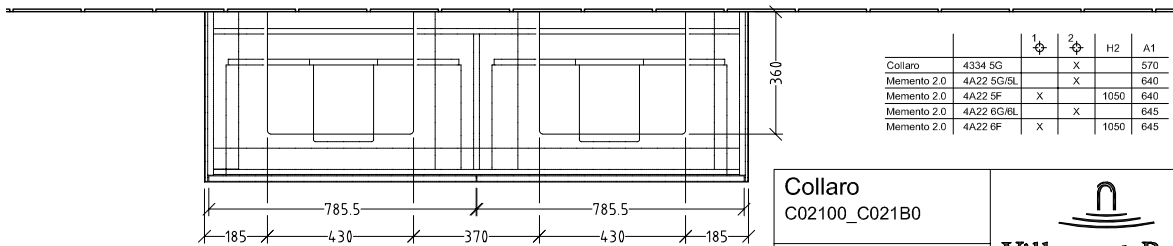

Collaro
C02100_C021B0

V03 / 16.02.2024

Villeroy & Boch
1748