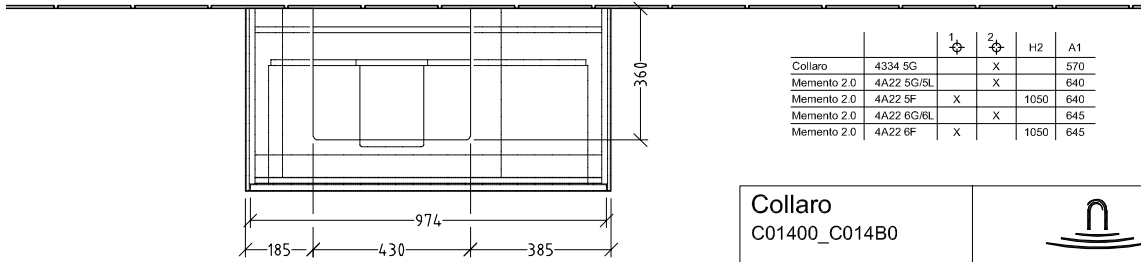

1	2	H2	A1
Collaro	4334 5G	X		570
Memento 2.0	4A22 5G/5L	X		640
Memento 2.0	4A22 5F	X	1050	640
Memento 2.0	4A22 6G/6L	X		645
Memento 2.0	4A22 6F	X	1050	645

Collaro
C01400_C014B0

V03 / 16.02.2024