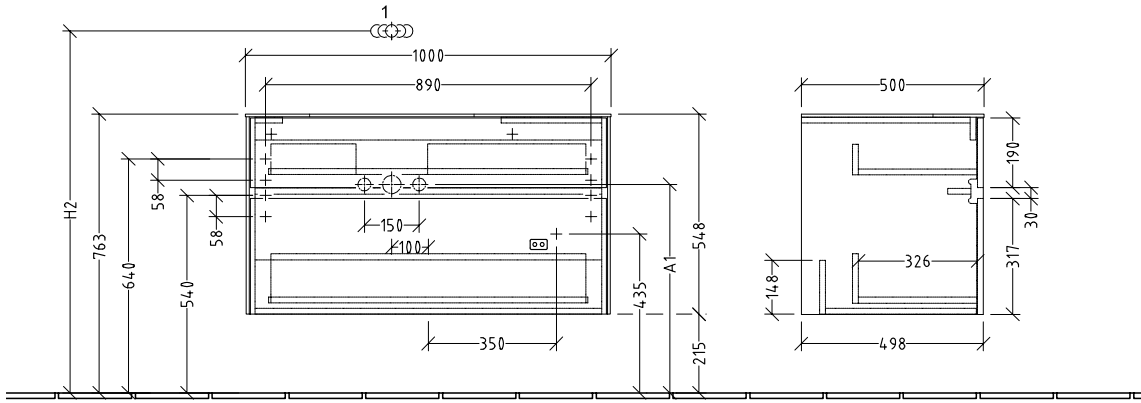

TECHNICAL DRAWINGS

C014B0DH

N L
220 - 240 V