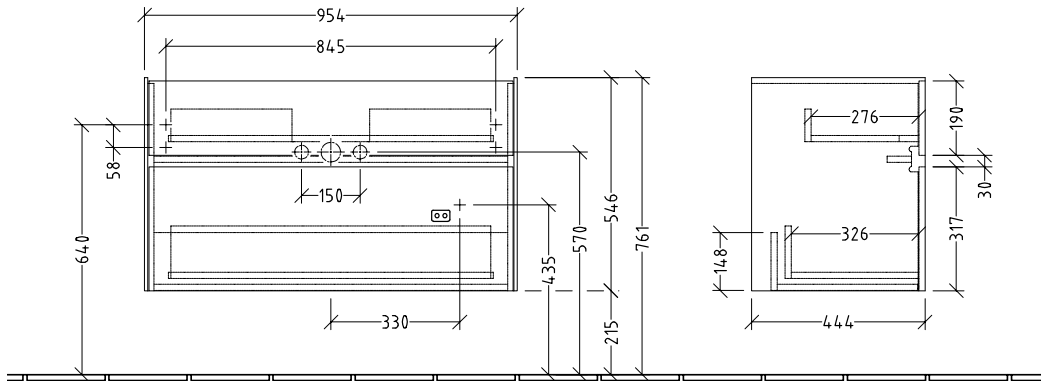

TECHNICAL DRAWINGS

C01100VH

N L
220 - 240 V