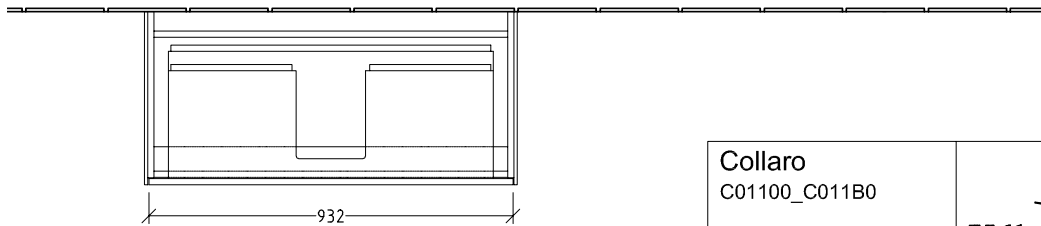

Collaro C01100_C011B0	 Villeroy & Boch 1748
V03 / 20.02.2024