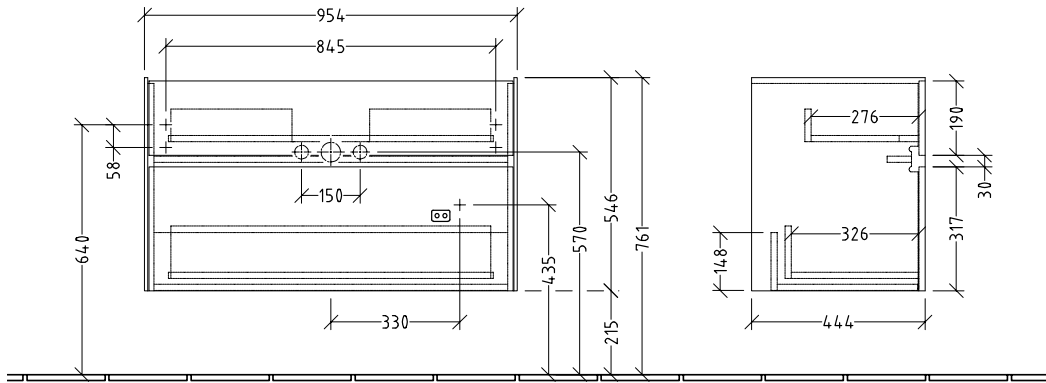

BATHROOM FURNITURE COLLARO

PRODUCT INFORMATION

1. POSITION

Article number	C01100DH
Article title	Villeroy & Boch Collaro Vanity unit, 2 pull-out compartments, 954 x 546 x 444 mm, Glossy White
Product designation	Vanity unit
Collection	Collaro
Assembly / Assembly type	wall-mounted
Type of opening	2 pull-out compartments
Equipment	1 x wide glass drawer divider , 2 x narrow glass drawer divider 1 x accessory box L 2 x pull-out compartment with non-slip mat
Scope of delivery	1 x vanity unit , 1 x fastening set
Position of washbasin	washbasin on the middle, washbasin on the middle
Ordering information	Please order specified washbasin separately. It is not always possible to cancel or alter orders!
Depth in mm	444
Width in mm	954
Height in mm	546
Weight in kg	34,71
express delivery	No
Suitable for	selected vanity washbasins
Function	with SoftClosing
Material front	MDF
Surface of front	Acrylic film
Material body	MDF
Surface of body	Acrylic film
Other material	Handle: aluminium
Other surfaces	Handle: Paint, matt
Type of handles	integrated
EAN number	4051202987985

COLOUR

COLOUR DESIGNATION

Glossy White

TECHNICAL DRAWINGS

C01100DH

N L
220 - 240 V

Collaro C01100_C011B0	 Villeroy & Boch 1748
V03 / 20.02.2024	