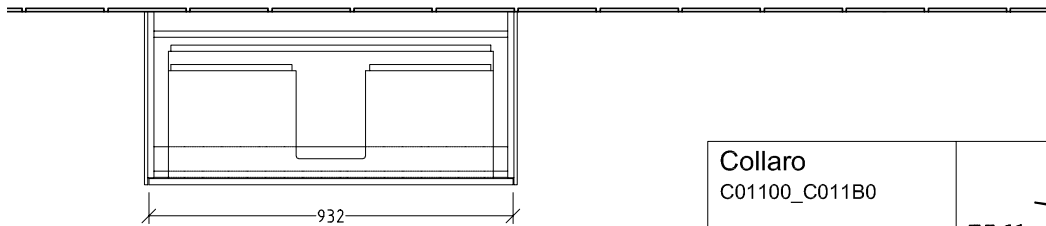

BATHROOM FURNITURE COLLARO

PRODUCT INFORMATION

1. POSITION

Article number	C01100DH
Article title	Villeroy & Boch Collaro Vanity unit, 2 pull-out compartments, 954 x 546 x 444 mm, Glossy White
Product designation	Vanity unit
Collection	Collaro
Assembly / Assembly type	wall-mounted
Type of opening	2 pull-out compartments
Equipment	1 x wide glass drawer divider , 2 x narrow glass drawer divider 1 x accessory box L 2 x pull-out compartment with non-slip mat
Scope of delivery	1 x vanity unit , 1 x fastening set
Position of washbasin	washbasin on the middle, washbasin on the middle
Ordering information	Please order specified washbasin separately. It is not always possible to cancel or alter orders!
Depth in mm	444
Width in mm	954
Height in mm	546
Weight in kg	34,71
express delivery	No
Suitable for	selected vanity washbasins
Function	with SoftClosing
Material front	MDF
Surface of front	Acrylic film
Material body	MDF
Surface of body	Acrylic film
Other material	Handle: aluminium
Other surfaces	Handle: Paint, matt
Type of handles	integrated
EAN number	4051202987985

COLOUR

COLOUR DESIGNATION

Glossy White

TECHNICAL DRAWINGS

C01100DH

N L
220 - 240 V

Collaro C01100_C011B0	 Villeroy & Boch 1748
V03 / 20.02.2024	