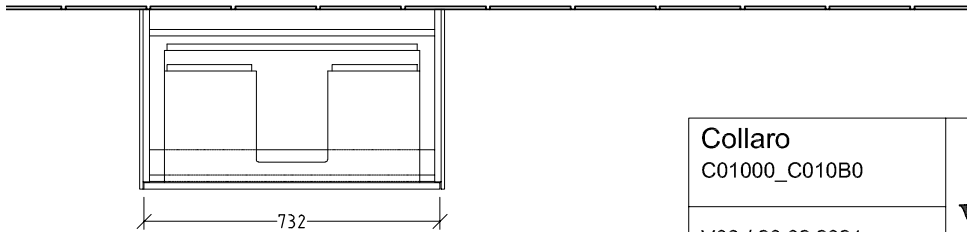

BATHROOM FURNITURE COLLARO

PRODUCT INFORMATION

1. POSITION

Article number	C01000VH
Article title	Villeroy & Boch Collaro Vanity unit, 2 pull-out compartments, 754 x 546 x 444 mm, Arizona Oak
Product designation	Vanity unit
Collection	Collaro
Assembly / Assembly type	wall-mounted
Type of opening	2 pull-out compartments
Equipment	1 x wide glass drawer divider , 2 x narrow glass drawer divider 1 x accessory box L 2 x pull-out compartment with non-slip mat
Scope of delivery	1 x vanity unit , 1 x fastening set
Position of washbasin	washbasin on the middle, washbasin on the middle
Ordering information	Please order specified washbasin separately. It is not always possible to cancel or alter orders!
Depth in mm	444
Width in mm	754
Height in mm	546
Weight in kg	30,36
express delivery	No
Suitable for	selected vanity washbasins
Function	with SoftClosing
Material front	Chipboard
Surface of front	Direct coating
Material body	Chipboard
Surface of body	Direct coating
Other material	Handle: aluminium
Other surfaces	Handle: Paint, matt
Type of handles	integrated
EAN number	4051202987756

COLOUR

COLOUR DESIGNATION

Arizona Oak

TECHNICAL DRAWINGS

C01000VH

N L
220 - 240 V

Collaro C01000_C010B0	 Villeroy & Boch 1748
V03 / 20.02.2024	