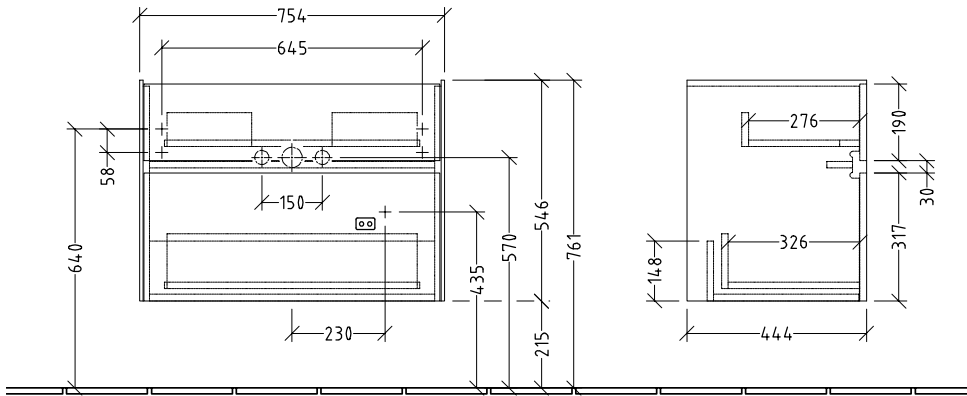

TECHNICAL DRAWINGS

C01000VH

N L
220 - 240 V