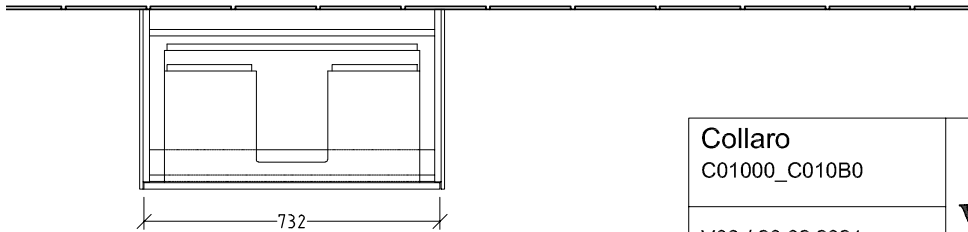

Collaro
C01000_C010B0

V03 / 20.02.2024

Villeroy & Boch
1748