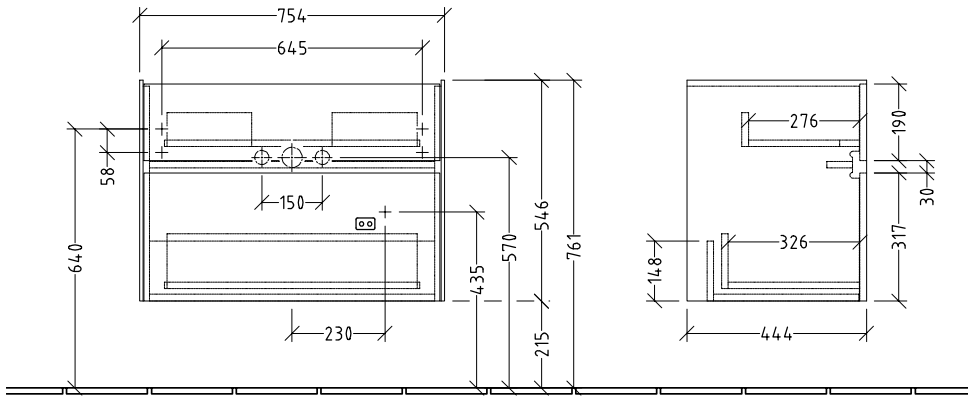

TECHNICAL DRAWINGS

C01000FP

N L
220 - 240 V