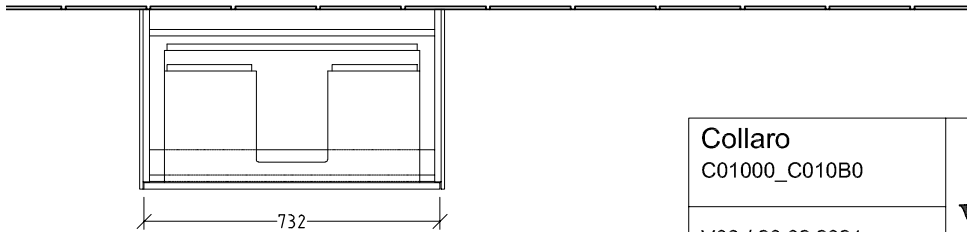

BATHROOM FURNITURE COLLARO

PRODUCT INFORMATION

1. POSITION

Article number	C01000DH
Article title	Villeroy & Boch Collaro Vanity unit, 2 pull-out compartments, 754 x 546 x 444 mm, Glossy White
Product designation	Vanity unit
Collection	Collaro
Assembly / Assembly type	wall-mounted
Type of opening	2 pull-out compartments
Equipment	1 x wide glass drawer divider , 2 x narrow glass drawer divider 1 x accessory box L 2 x pull-out compartment with non-slip mat
Scope of delivery	1 x vanity unit , 1 x fastening set
Position of washbasin	washbasin on the middle, washbasin on the middle
Ordering information	Please order specified washbasin separately. It is not always possible to cancel or alter orders!
Depth in mm	444
Width in mm	754
Height in mm	546
Weight in kg	30,36
express delivery	No
Suitable for	selected vanity washbasins
Function	with SoftClosing
Material front	MDF
Surface of front	Acrylic film
Material body	MDF
Surface of body	Acrylic film
Other material	Handle: aluminium
Other surfaces	Handle: Paint, matt
Type of handles	integrated
EAN number	4051202987787

COLOUR

COLOUR DESIGNATION

Glossy White

TECHNICAL DRAWINGS

C01000DH

N L
220 - 240 V

Collaro C01000_C010B0	 Villeroy & Boch 1748
V03 / 20.02.2024	