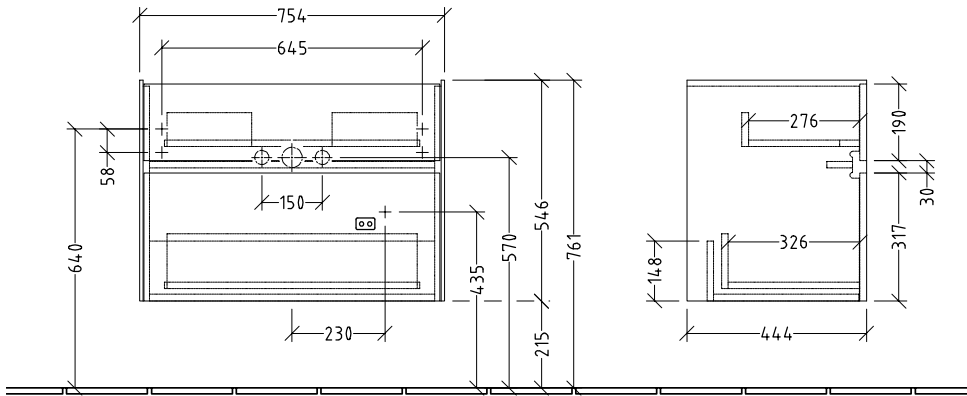

BATHROOM FURNITURE COLLARO

PRODUCT INFORMATION

1. POSITION

Article number	C01000DH
Article title	Villeroy & Boch Collaro Vanity unit, 2 pull-out compartments, 754 x 546 x 444 mm, Glossy White
Product designation	Vanity unit
Collection	Collaro
Assembly / Assembly type	wall-mounted
Type of opening	2 pull-out compartments
Equipment	1 x wide glass drawer divider , 2 x narrow glass drawer divider 1 x accessory box L 2 x pull-out compartment with non-slip mat
Scope of delivery	1 x vanity unit , 1 x fastening set
Position of washbasin	washbasin on the middle, washbasin on the middle
Ordering information	Please order specified washbasin separately. It is not always possible to cancel or alter orders!
Depth in mm	444
Width in mm	754
Height in mm	546
Weight in kg	30,36
express delivery	No
Suitable for	selected vanity washbasins
Function	with SoftClosing
Material front	MDF
Surface of front	Acrylic film
Material body	MDF
Surface of body	Acrylic film
Other material	Handle: aluminium
Other surfaces	Handle: Paint, matt
Type of handles	integrated
EAN number	4051202987787

COLOUR

COLOUR DESIGNATION

Glossy White

TECHNICAL DRAWINGS

C01000DH

N L
220 - 240 V

Collaro C01000_C010B0	 Villeroy & Boch 1748
V03 / 20.02.2024	