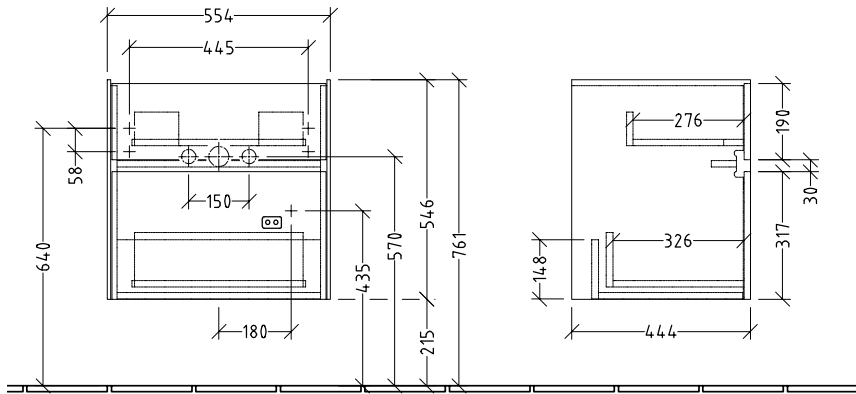

TECHNICAL DRAWINGS

C00800VJ

N L
220 - 240 V