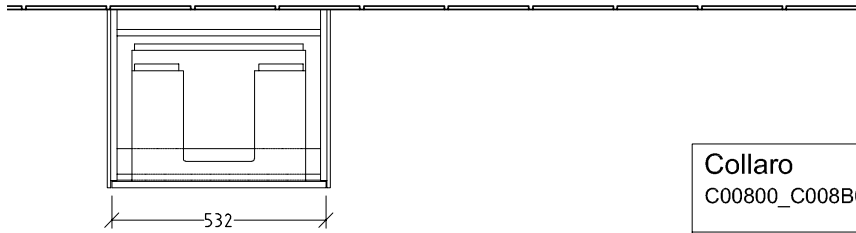

BATHROOM FURNITURE COLLARO

PRODUCT INFORMATION

1 . POSITION

Article number	C00800VJ
Article title	Villeroy & Boch Collaro Vanity unit, 2 pull-out compartments, 554 x 546 x 444 mm, Nordic Oak
Product designation	Vanity unit
Collection	Collaro
Assembly / Assembly type	wall-mounted
Type of opening	2 pull-out compartments
Equipment	1 x wide glass drawer divider , 2 x narrow glass drawer divider 1 x accessory box L 2 x pull-out compartment with non-slip mat
Scope of delivery	1 x vanity unit , 1 x fastening set
Position of washbasin	washbasin on the middle, washbasin on the middle
Ordering information	Please order specified washbasin separately. It is not always possible to cancel or alter orders!
Depth in mm	444
Width in mm	554
Height in mm	546
Weight in kg	26,06
express delivery	No
Suitable for	selected washbasins
Function	with SoftClosing
Material front	Chipboard
Surface of front	Direct coating
Material body	Chipboard
Surface of body	Direct coating
Other material	Handle: aluminium
Other surfaces	Handle: Paint, matt
Type of handles	integrated
EAN number	4051202987343

COLOUR

COLOUR DESIGNATION

Nordic Oak

TECHNICAL DRAWINGS

C00800VJ

N L
220 - 240 V

Collaro C00800_C008B0	 Villeroy & Boch 1748
V03 / 20.02.2024	