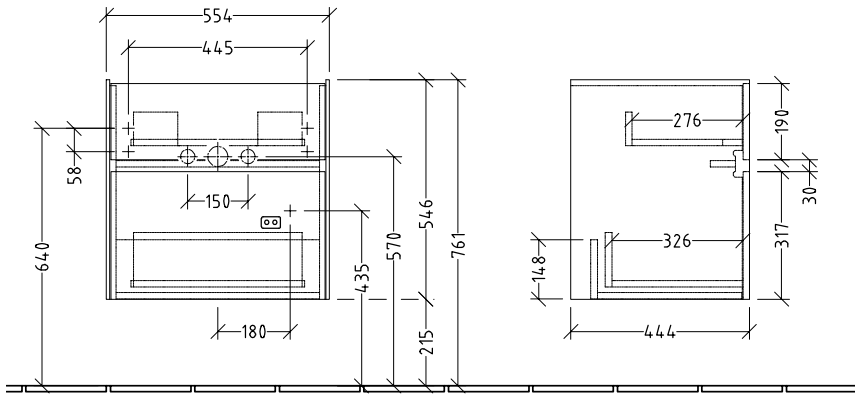

BATHROOM FURNITURE COLLARO

PRODUCT INFORMATION

1. POSITION

Article number	C00800DH
Article title	Villeroy & Boch Collaro Vanity unit, 2 pull-out compartments, 554 x 546 x 444 mm, Glossy White
Product designation	Vanity unit
Collection	Collaro
Assembly / Assembly type	wall-mounted
Type of opening	2 pull-out compartments
Equipment	1 x wide glass drawer divider , 2 x narrow glass drawer divider 1 x accessory box L 2 x pull-out compartment with non-slip mat
Scope of delivery	1 x vanity unit , 1 x fastening set
Position of washbasin	washbasin on the middle, washbasin on the middle
Ordering information	Please order specified washbasin separately. It is not always possible to cancel or alter orders!
Depth in mm	444
Width in mm	554
Height in mm	546
Weight in kg	26,06
express delivery	No
Suitable for	selected washbasins
Function	with SoftClosing
Material front	MDF
Surface of front	Acrylic film
Material body	MDF
Surface of body	Acrylic film
Other material	Handle: aluminium
Other surfaces	Handle: Paint, matt
Type of handles	integrated
EAN number	4051202987381

COLOUR

COLOUR DESIGNATION

Glossy White

TECHNICAL DRAWINGS

C00800DH

N L
220 - 240 V

Collaro C00800_C008B0	 Villeroy & Boch 1748
V03 / 20.02.2024	