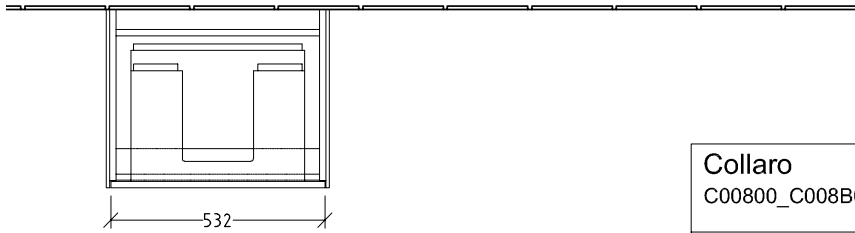

BATHROOM FURNITURE COLLARO

PRODUCT INFORMATION

1. POSITION

Article number	C00800DH
Article title	Villeroy & Boch Collaro Vanity unit, 2 pull-out compartments, 554 x 546 x 444 mm, Glossy White
Product designation	Vanity unit
Collection	Collaro
Assembly / Assembly type	wall-mounted
Type of opening	2 pull-out compartments
Equipment	1 x wide glass drawer divider , 2 x narrow glass drawer divider 1 x accessory box L 2 x pull-out compartment with non-slip mat
Scope of delivery	1 x vanity unit , 1 x fastening set
Position of washbasin	washbasin on the middle, washbasin on the middle
Ordering information	Please order specified washbasin separately. It is not always possible to cancel or alter orders!
Depth in mm	444
Width in mm	554
Height in mm	546
Weight in kg	26,06
express delivery	No
Suitable for	selected washbasins
Function	with SoftClosing
Material front	MDF
Surface of front	Acrylic film
Material body	MDF
Surface of body	Acrylic film
Other material	Handle: aluminium
Other surfaces	Handle: Paint, matt
Type of handles	integrated
EAN number	4051202987381

COLOUR

COLOUR DESIGNATION

Glossy White

TECHNICAL DRAWINGS

C00800DH

N L
220 - 240 V

Collaro C00800_C008B0	 Villeroy & Boch 1748
V03 / 20.02.2024	