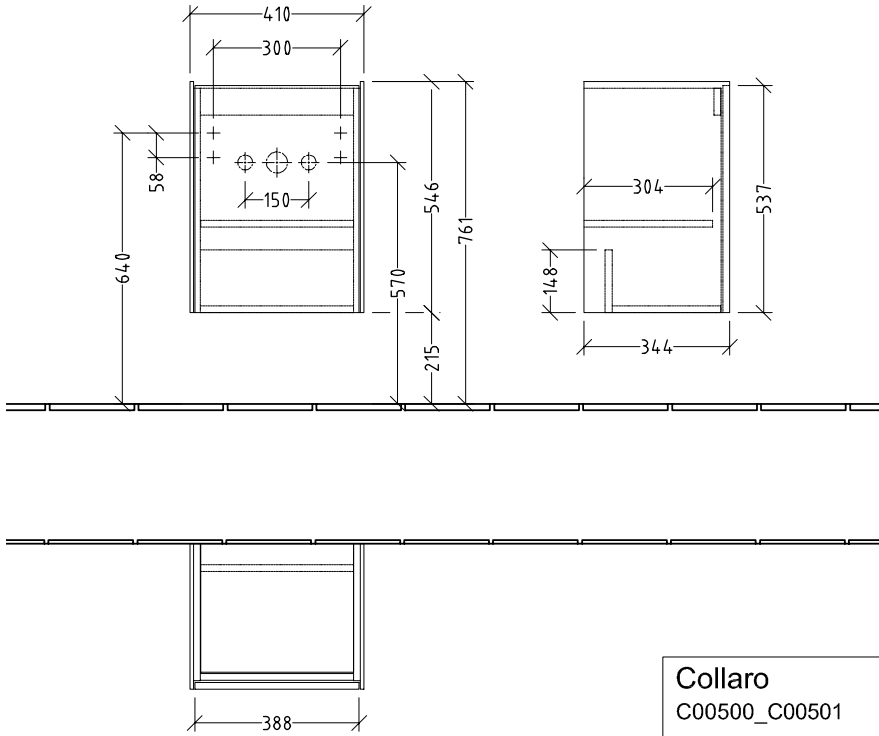

BATHROOM FURNITURE COLLARO

PRODUCT INFORMATION

1. POSITION

Article number	C00500DH
Article title	Villeroy & Boch Collaro Vanity unit, 1 door, 410 x 546 x 344 mm, Glossy White
Product designation	Vanity unit
Collection	Collaro
Assembly / Assembly type	wall-mounted
Type of opening	1 door
Door hinge	hinges on left
Equipment	1 x door , 1 x shelf
Scope of delivery	1 x vanity unit , 1 x fastening set
Position of washbasin	washbasin on the middle, washbasin on the middle
Ordering information	Please order specified washbasin separately. It is not always possible to cancel or alter orders!
Depth in mm	344
Width in mm	410
Height in mm	546
Weight in kg	13,68
express delivery	No
Suitable for	selected handwashbasins
Function	with SoftClosing
Material front	MDF
Surface of front	Acrylic film
Material body	MDF
Surface of body	Acrylic film
Other material	Handle: aluminium
Other surfaces	Handle: Paint, matt
EAN number	4051202986780

COLOUR

COLOUR DESIGNATION

Glossy White

TECHNICAL DRAWINGS

C00500DH

Collaro C00500_C00501	 Villeroy & Boch 1748
V02 / 20.02.2024	