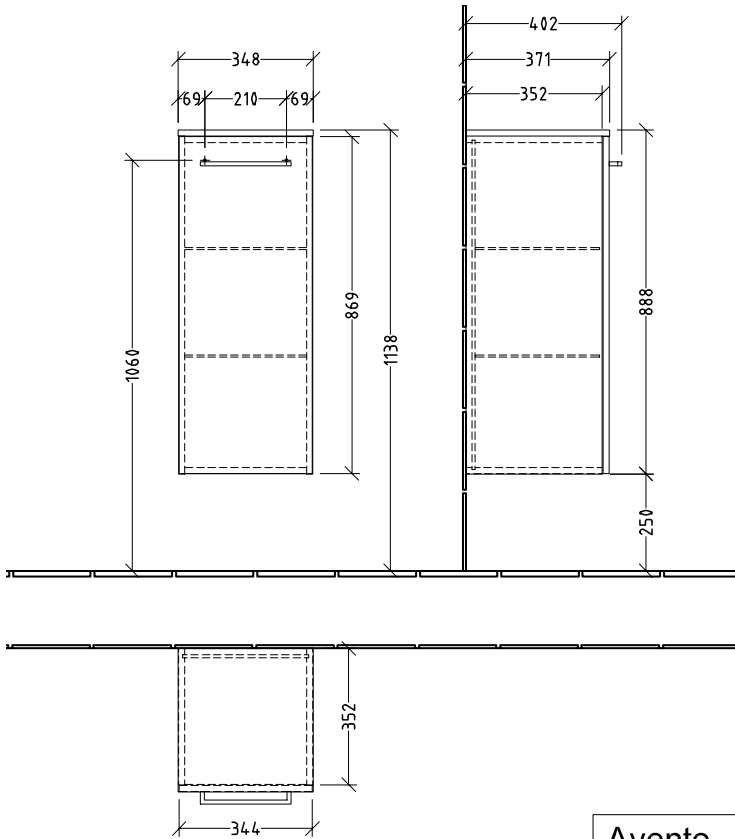

TECHNICAL DRAWINGS

A89501VH

Avento

A89500_A89501
A89510_A89511

V02 / 21.11.2023

Villeroy & Boch
1748