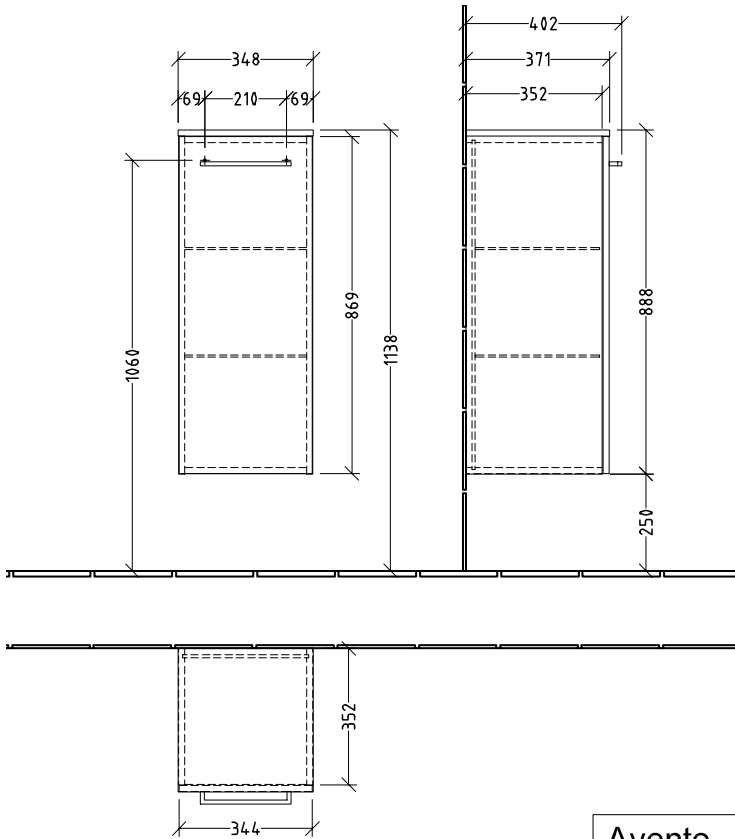

TECHNICAL DRAWINGS

A89500VJ

Aventor

A89500_A89501
A89510_A89511

V02 / 21.11.2023

Villeroy & Boch
1748