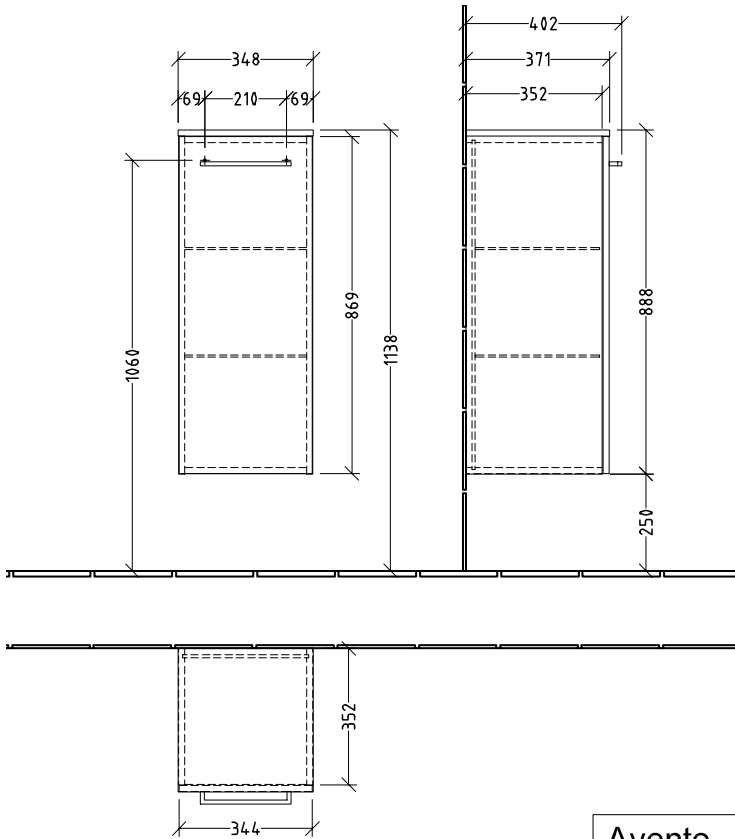

TECHNICAL DRAWINGS

A89500VH

Aventor

A89500_A89501
A89510_A89511

V02 / 21.11.2023

Villeroy & Boch
1748