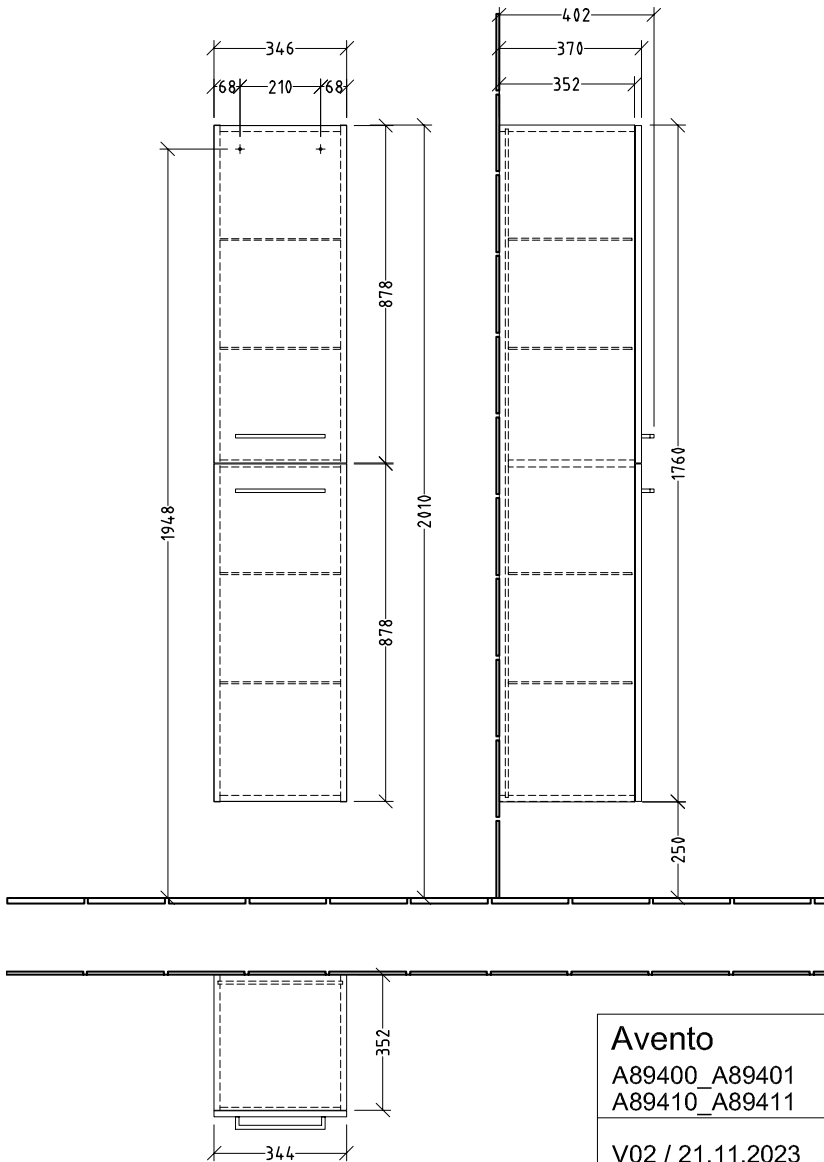

TECHNICAL DRAWINGS

A89401VH

Avento

A89400_A89401

A89410_A89411

V02 / 21.11.2023

Villeroy & Boch
1748