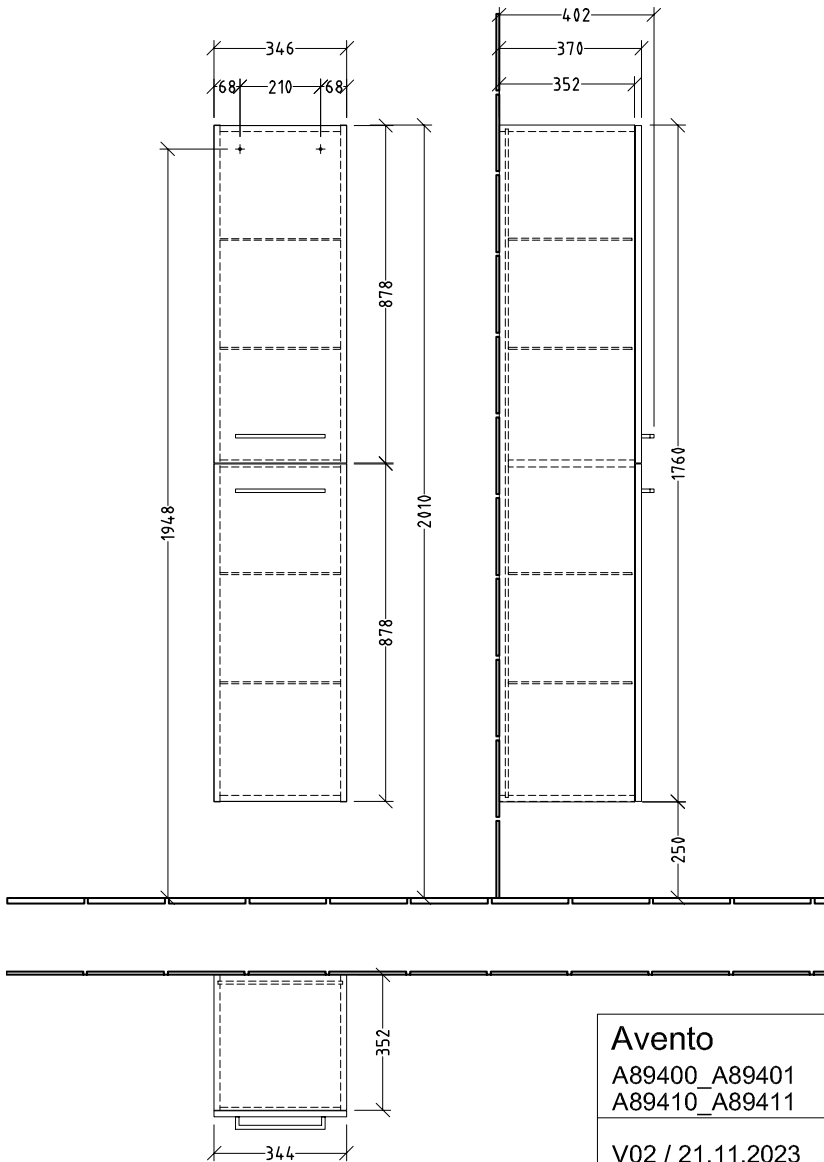

TECHNICAL DRAWINGS

A89400VJ

Avento
A89400_A89401
A89410_A89411

V02 / 21.11.2023