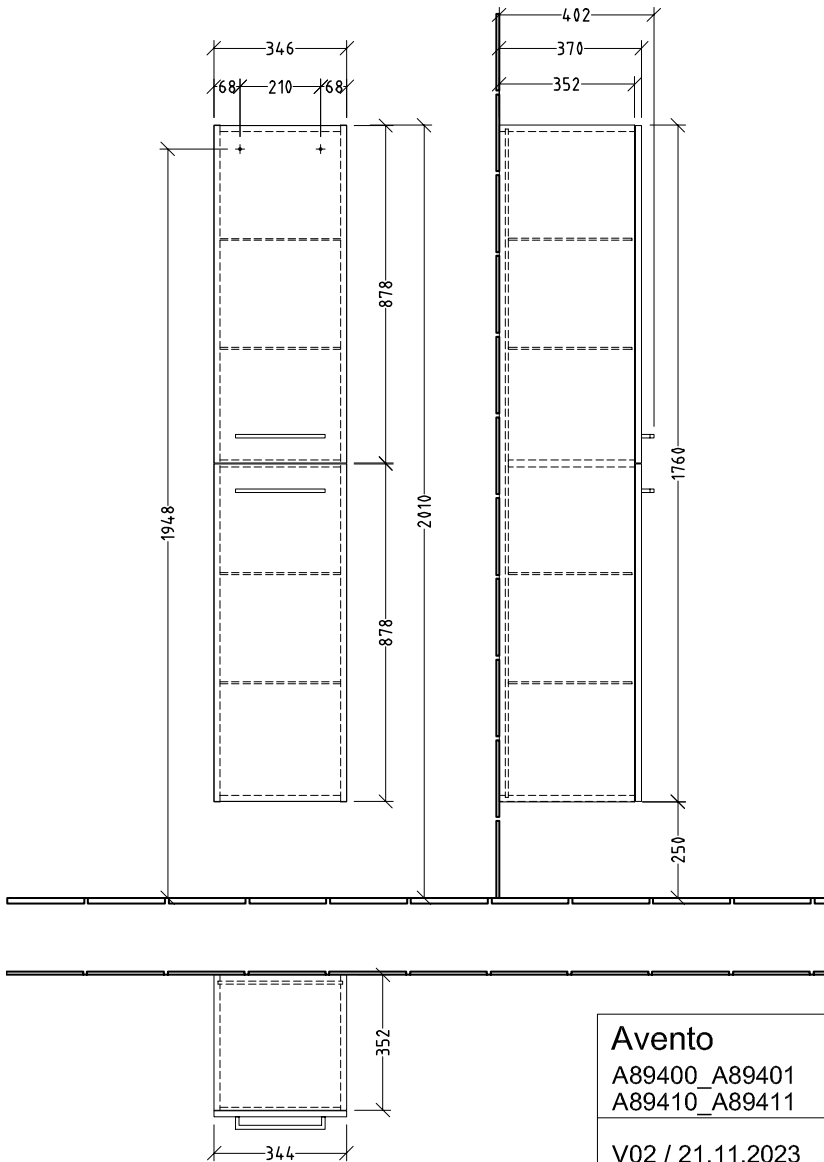

TECHNICAL DRAWINGS

A89400VH

Avento

A89400_A89401

A89410_A89411

V02 / 21.11.2023