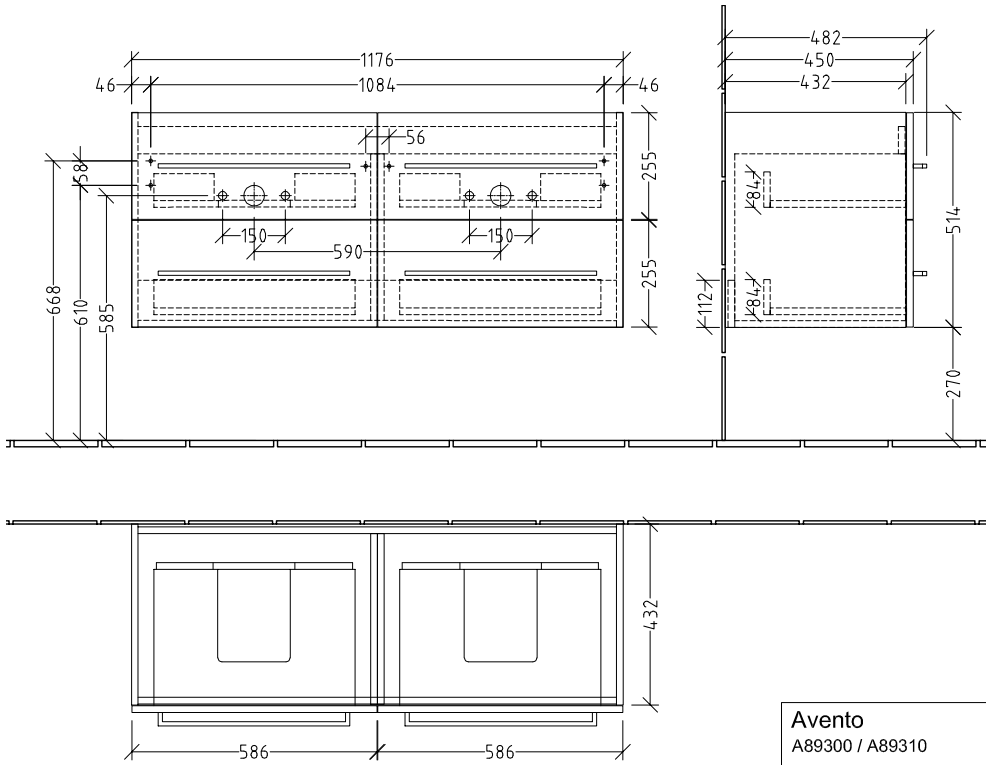

BATHROOM FURNITURE AVENTO

PRODUCT INFORMATION

1 . POSITION

Article number	A89300VJ
Article title	Villeroy & Boch Avento Vanity unit, 4 pull-out compartments, 1180 x 514 x 484 mm, Nordic Oak
Product designation	Vanity unit
Collection	Avento
Assembly / Assembly type	wall-mounted
Type of opening	4 pull-out compartments
Equipment	4 x pull-out compartment
Scope of delivery	1 x vanity unit , 1 x fastening set
Position of washbasin	washbasin on the middle, washbasin on the middle
Ordering information	Please order specified washbasin separately.
Depth in mm	484
Width in mm	1180
Height in mm	514
Depth with handle mm	484
Depth without handle mm	452
Weight in kg	43,18
express delivery	Yes
Suitable for	selected double vanity washbasins
Function	with SoftClosing
Material front	Chipboard
Surface of front	Direct coating
Material body	Chipboard
Surface of body	Direct coating
Other material	Handle: Chrome
Other surfaces	Handle: glossy
Type of handles	Handle
EAN number	4051202975708

COLOUR

COLOUR DESIGNATION

Nordic Oak

TECHNICAL DRAWINGS

A89300VJ

<p>Avento A89300 / A89310</p>	 <p>Villeroy & Boch 1748</p>
<p>V02 / 21.11.2023</p>	