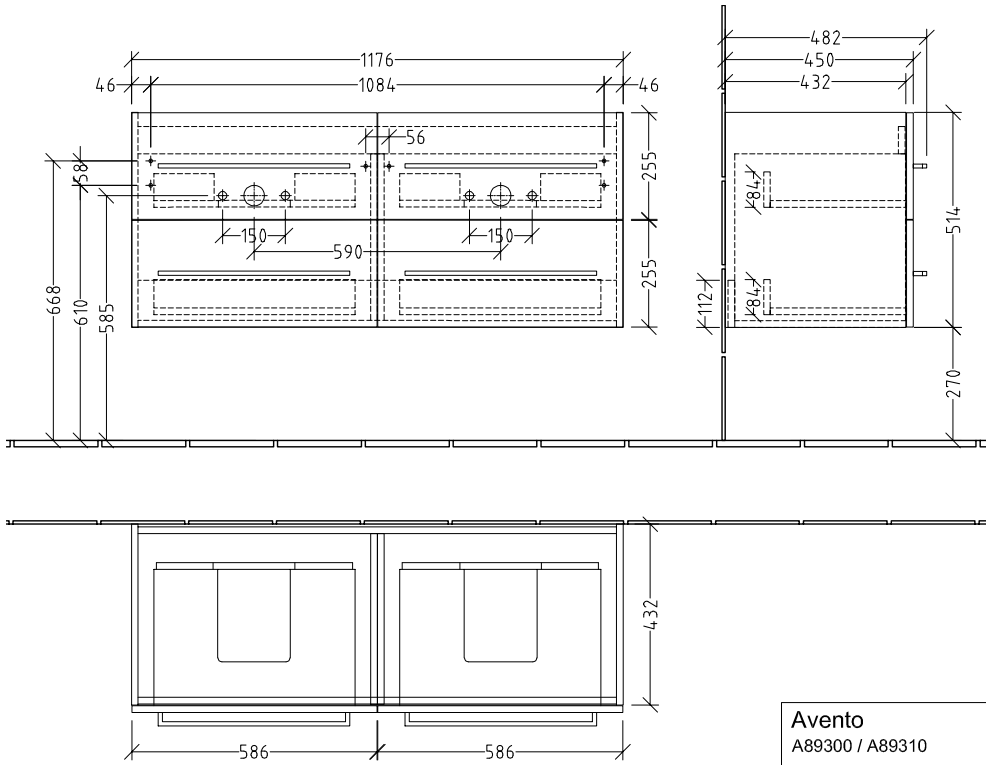

TECHNICAL DRAWINGS

A89300VH

Avento A89300 / A89310	
V02 / 21.11.2023	Villeroy & Boch 1748