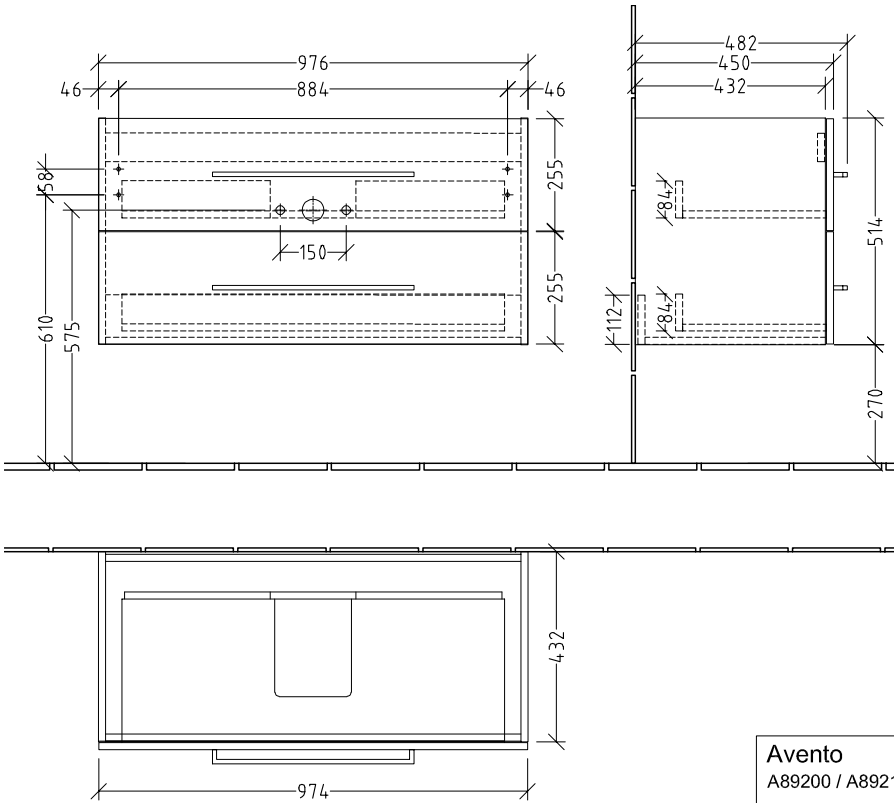

TECHNICAL DRAWINGS

A89200VJ

Avento A89200 / A89210	Villeroy & Boch 1748
V02 / 21.11.2023